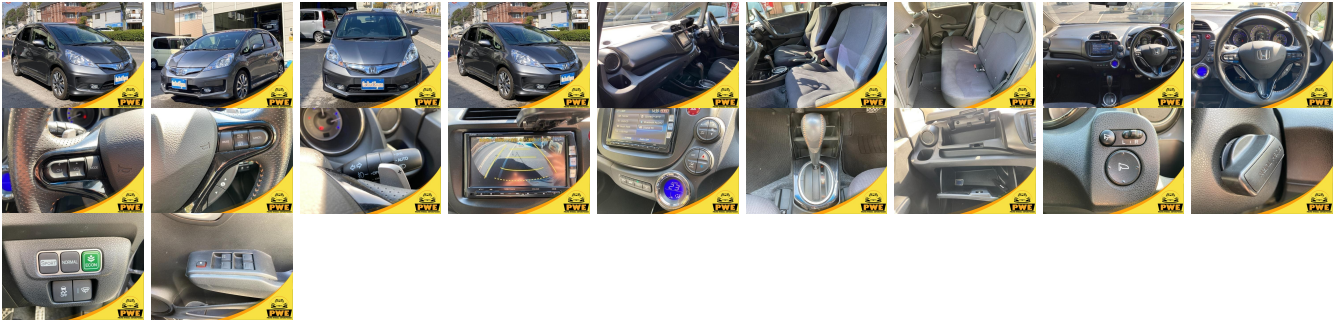

Vehicle Information

PWE 6160

HONDA

First Registration Year: 2012-06
Manufacture Year: 2012-06

Model:	FIT HYBRID RS	Chassis No:	GP4-100****	Transmission:	Automatic	Exterior:	
Grade:	3.5	Engine:		Mileage:	37,480	Interior:	
Fuel:	Hybrid	Seats:	5	Engine Capacity:	1,500		
Drive Train:	2WD			Color:	SILVER		

Vehicle Options:

Pwr Steering	Pwr Wind	Pwr Mirrors	Center Lock
Air Cond	Reverse Camera	Pwr Slide Door	Easy Closer
Cruise Control	ABS	Air Bag	Fog Lamps
HID Head Lamps	LED Head Lamps	Spare Key	Remote Key
Push Start	Seat Heater	Pwr Seat	Leather Seat
Floor Mat	Sun Roof	Alloy Wheels	Grill Guard
Rear Wiper	Rear Spoiler	Stereo	Navi/TV
Car CD	Car MD	AUX	Spare Tire
Spare Tire Case	Puncture Repairing Kit	Tool	Jack
Operators Manual	Maint. Record		