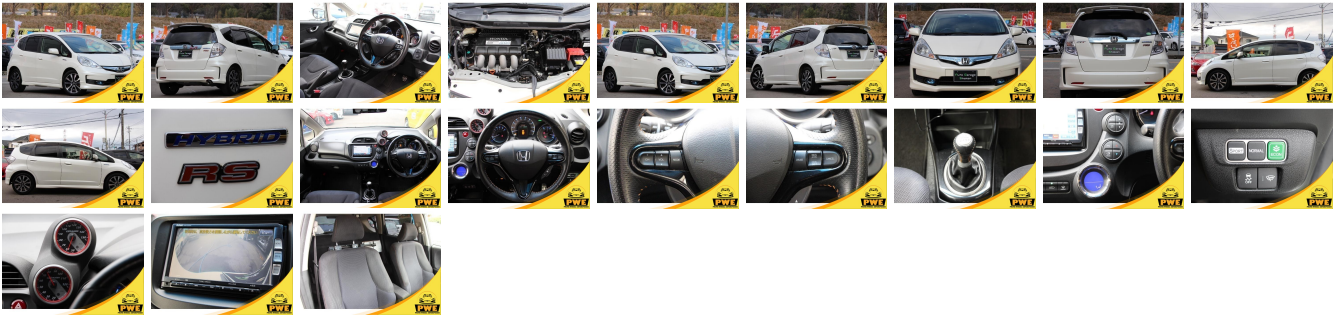

Vehicle Information

PWE 6161

HONDA

First Registration Year: 2013-02
Manufacture Year: 2013-02

Model: FIT HYBRID RS **Chassis No:** GP4-100**** **Transmission:** Automatic **Exterior:**
Grade: 4.0 **Engine:** **Mileage:** 114,572 **Interior:**
Fuel: Hybrid **Seats:** 5 **Engine Capacity:** 1,500
Drive Train: 2WD **Color:** PEARL WHITE

Vehicle Options:

Pwr Steering	Pwr Wind	Pwr Mirrors	Center Lock
Air Cond	Reverse Camera	Pwr Slide Door	Easy Closer
Cruise Control	ABS	Air Bag	Fog Lamps
HID Head Lamps	LED Head Lamps	Spare Key	Remote Key
Push Start	Seat Heater	Pwr Seat	Leather Seat
Floor Mat	Sun Roof	Alloy Wheels	Grill Guard
Rear Wiper	Rear Spoiler	Stereo	Navi/TV
Car CD	Car MD	AUX	Spare Tire
Spare Tire Case	Puncture Repairing Kit	Tool	Jack
Operators Manual	Maint. Record		