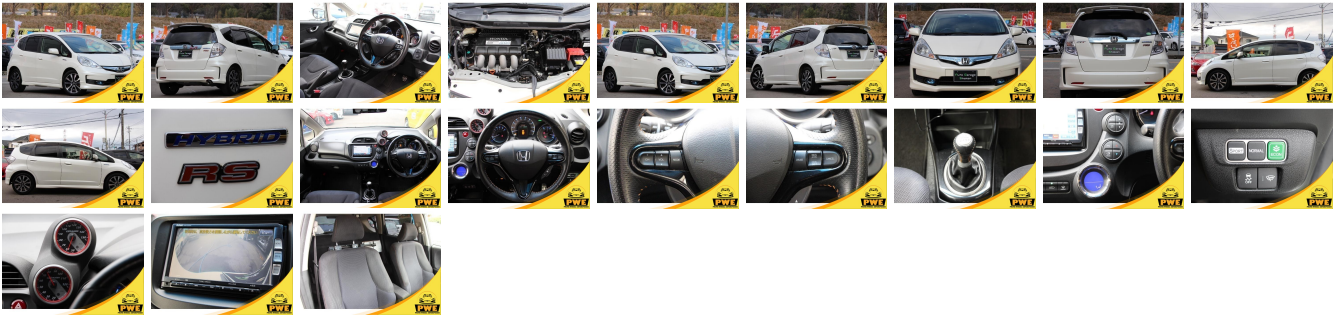

Vehicle Information

PWE 6161

HONDA

First Registration Year: 2013-02
Manufacture Year: 2013-02

Model:	FIT HYBRID RS	Chassis No:	GP4-100****	Transmission:	Automatic	Exterior:
Grade:	4.0	Engine:		Mileage:	114,572	Interior:
Fuel:	Hybrid	Seats:	5	Engine Capacity:	1,500	
Drive Train:	2WD			Color:	PEARL WHITE	

Vehicle Options:

Pwr Steering	Pwr Wind	Pwr Mirrors	Center Lock
Air Cond	Reverse Camera	Pwr Slide Door	Easy Closer
Cruise Control	ABS	Air Bag	Fog Lamps
HID Head Lamps	LED Head Lamps	Spare Key	Remote Key
Push Start	Seat Heater	Pwr Seat	Leather Seat
Floor Mat	Sun Roof	Alloy Wheels	Grill Guard
Rear Wiper	Rear Spoiler	Stereo	Navi/TV
Car CD	Car MD	AUX	Spare Tire
Spare Tire Case	Puncture Repairing Kit	Tool	Jack
Operators Manual	Maint. Record		