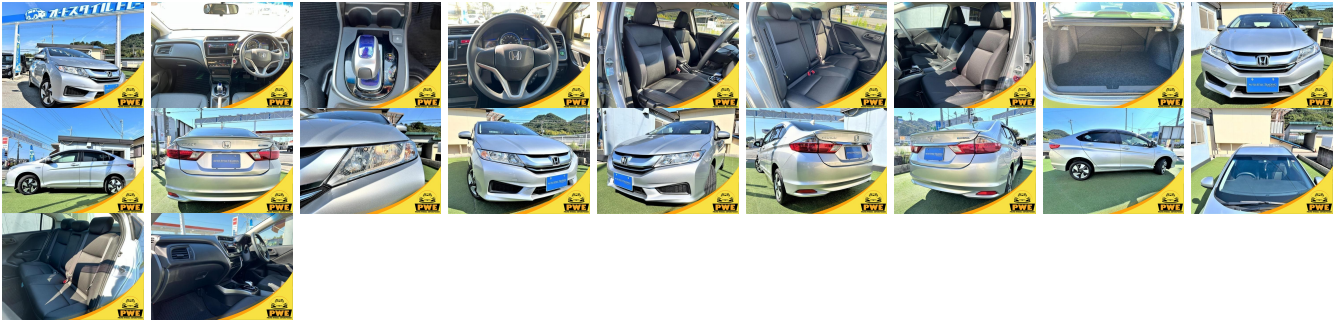

## Vehicle Information

PWE 1167

HONDA

**First Registration Year:** 2015-02  
**Manufacture Year:** 2015-02

<b>Model:</b>	GRACE HYBRID DX	<b>Chassis No:</b>	GM5-100****	<b>Transmission:</b>	Automatic	<b>Exterior:</b>	
<b>Grade:</b>	4.5	<b>Engine:</b>		<b>Mileage:</b>	27,190	<b>Interior:</b>	
<b>Fuel:</b>	Petrol	<b>Seats:</b>	4	<b>Engine Capacity:</b>	1,500		
<b>Drive Train:</b>	4WD			<b>Color:</b>	SILVER		

## Vehicle Options:

Pwr Steering	Pwr Wind	Pwr Mirrors	Center Lock
Air Cond	Reverse Camera	Pwr Slide Door	Easy Closer
Cruise Control	ABS	Air Bag	Fog Lamps
HID Head Lamps	LED Head Lamps	Spare Key	Remote Key
Push Start	Seat Heater	Pwr Seat	Leather Seat
Floor Mat	Sun Roof	Alloy Wheels	Grill Guard
Rear Wiper	Rear Spoiler	Stereo	Navi/TV
Car CD	Car MD	AUX	Spare Tire
Spare Tire Case	Puncture Repairing Kit	Tool	Jack
Operators Manual	Maint. Record		