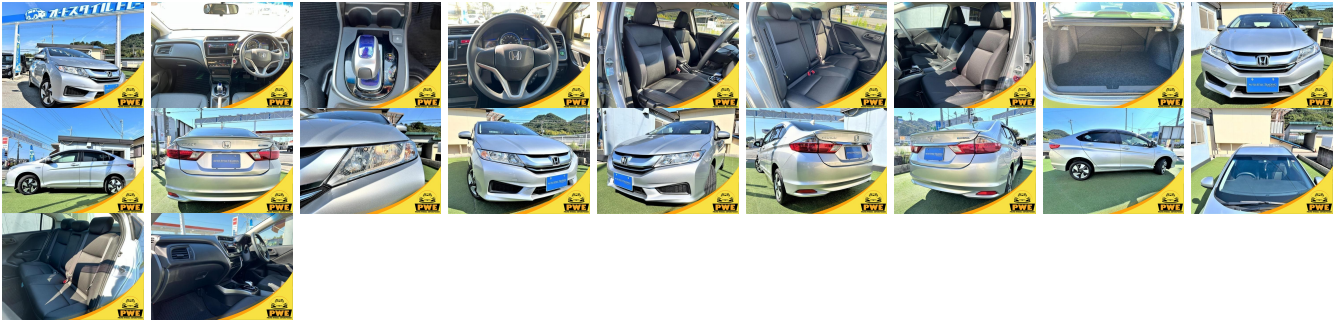

Vehicle Information

PWE 1167

HONDA

First Registration Year: 2015-02
Manufacture Year: 2015-02

Model:	GRACE HYBRID DX	Chassis No:	GM5-100****	Transmission:	Automatic	Exterior:	
Grade:	4.5	Engine:		Mileage:	27,190	Interior:	
Fuel:	Petrol	Seats:	4	Engine Capacity:	1,500		
Drive Train:	4WD			Color:	SILVER		

Vehicle Options:

Pwr Steering	Pwr Wind	Pwr Mirrors	Center Lock
Air Cond	Reverse Camera	Pwr Slide Door	Easy Closer
Cruise Control	ABS	Air Bag	Fog Lamps
HID Head Lamps	LED Head Lamps	Spare Key	Remote Key
Push Start	Seat Heater	Pwr Seat	Leather Seat
Floor Mat	Sun Roof	Alloy Wheels	Grill Guard
Rear Wiper	Rear Spoiler	Stereo	Navi/TV
Car CD	Car MD	AUX	Spare Tire
Spare Tire Case	Puncture Repairing Kit	Tool	Jack
Operators Manual	Maint. Record		