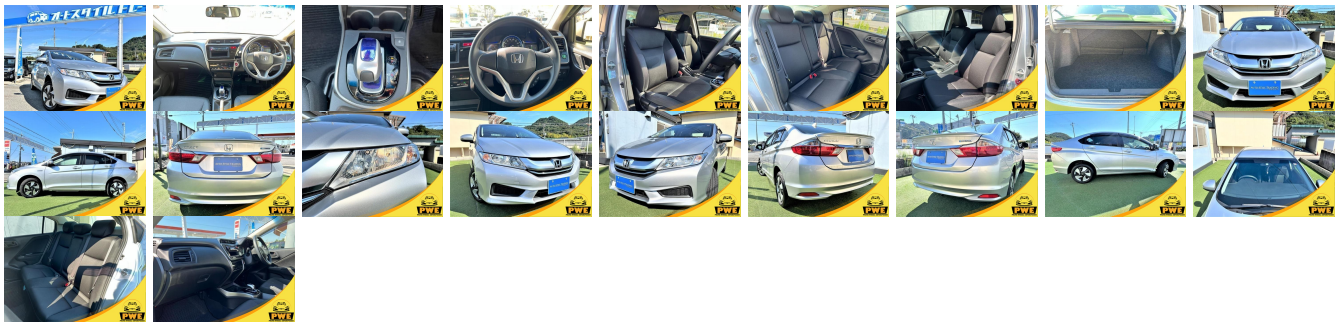

**Vehicle Information**

**PWE 1167**

HONDA **First Registration Year:** 2015-02  
**Manufacture Year:** 2015-02

**Model:** GRACE HYBRID DX **Chassis No:** GM5-100\*\*\*\* **Transmission:** Automatic **Exterior:**  
**Grade:** 4.5 **Engine:** **Mileage:** 27,190 **Interior:**  
**Fuel:** Petrol **Seats:** 4 **Engine Capacity:** 1,500  
**Drive Train:** 4WD **Color:** SILVER

**Vehicle Options:**

Pwr Steering	Pwr Wind	Pwr Mirrors	Center Lock
Air Cond	Reverse Camera	Pwr Slide Door	Easy Closer
Cruise Control	ABS	Air Bag	Fog Lamps
HID Head Lamps	LED Head Lamps	Spare Key	Remote Key
Push Start	Seat Heater	Pwr Seat	Leather Seat
Floor Mat	Sun Roof	Alloy Wheels	Grill Guard
Rear Wiper	Rear Spoiler	Stereo	Navi/TV
Car CD	Car MD	AUX	Spare Tire
Spare Tire Case	Puncture Repairing Kit	Tool	Jack
Operators Manual	Maint. Record		