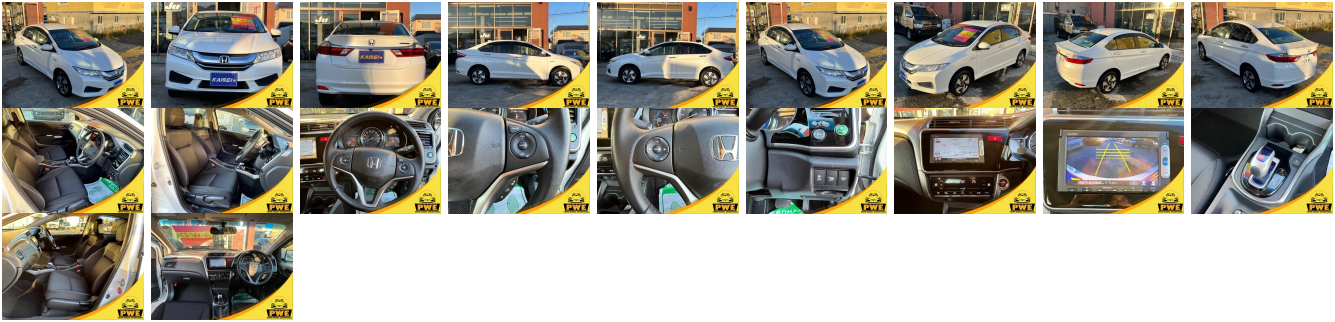

Vehicle Information

PWE 1168

HONDA

First Registration Year: 2015-02
Manufacture Year: 2015-02

Model:	GRACE HYBRID LX	Chassis No:	GM5-100****	Transmission:	Automatic	Exterior:	
Grade:	4.5	Engine:		Mileage:	27,910	Interior:	
Fuel:	Petrol	Seats:	5	Engine Capacity:	1,500		
Drive Train:	4WD			Color:	PEARL WHITE		

Vehicle Options:

Pwr Steering	Pwr Wind	Pwr Mirrors	Center Lock
Air Cond	Reverse Camera	Pwr Slide Door	Easy Closer
Cruise Control	ABS	Air Bag	Fog Lamps
HID Head Lamps	LED Head Lamps	Spare Key	Remote Key
Push Start	Seat Heater	Pwr Seat	Leather Seat
Floor Mat	Sun Roof	Alloy Wheels	Grill Guard
Rear Wiper	Rear Spoiler	Stereo	Navi/TV
Car CD	Car MD	AUX	Spare Tire
Spare Tire Case	Puncture Repairing Kit	Tool	Jack
Operators Manual	Maint. Record		