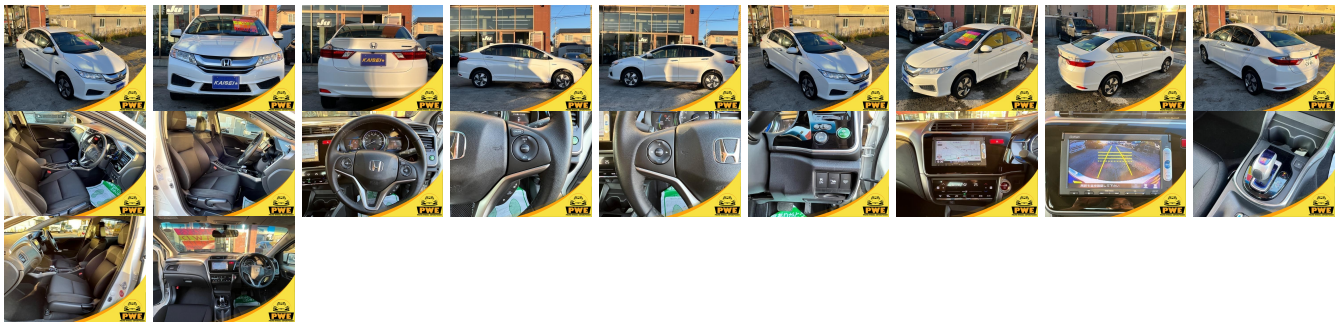

Vehicle Information

PWE 1168

HONDA

First Registration Year: 2015-02
Manufacture Year: 2015-02

Model: GRACE HYBRID LX **Chassis No:** GM5-100**** **Transmission:** Automatic **Exterior:**
Grade: 4.5 **Engine:** **Mileage:** 27,910 **Interior:**
Fuel: Petrol **Seats:** 5 **Engine Capacity:** 1,500
Drive Train: 4WD **Color:** PEARL WHITE

Vehicle Options:

Pwr Steering	Pwr Wind	Pwr Mirrors	Center Lock
Air Cond	Reverse Camera	Pwr Slide Door	Easy Closer
Cruise Control	ABS	Air Bag	Fog Lamps
HID Head Lamps	LED Head Lamps	Spare Key	Remote Key
Push Start	Seat Heater	Pwr Seat	Leather Seat
Floor Mat	Sun Roof	Alloy Wheels	Grill Guard
Rear Wiper	Rear Spoiler	Stereo	Navi/TV
Car CD	Car MD	AUX	Spare Tire
Spare Tire Case	Puncture Repairing Kit	Tool	Jack
Operators Manual	Maint. Record		