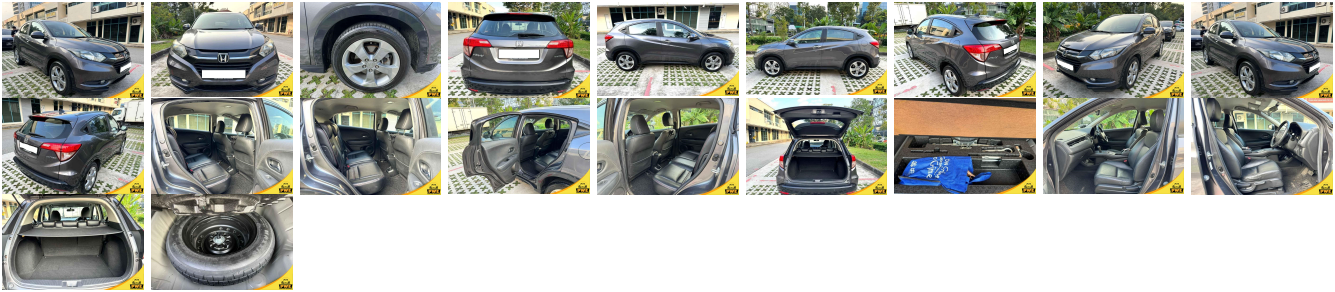

Vehicle Information

PWE 6098

HONDA

First Registration Year: 2015-05
Manufacture Year: 2015-05

Model: HR-V **Chassis No:** MRHRU1830FP001 **Transmission:** Automatic **Exterior:**
Grade: 4.0 **Engine:** **Mileage:** 48,294 **Interior:**
Fuel: Petrol **Seats:** 5 **Engine Capacity:** 1,500
Drive Train: 2WD **Color:** GRAY

Vehicle Options:

Pwr Steering	Pwr Wind	Pwr Mirrors	Center Lock
Air Cond	Reverse Camera	Pwr Slide Door	Easy Closer
Cruise Control	ABS	Air Bag	Fog Lamps
HID Head Lamps	LED Head Lamps	Spare Key	Remote Key
Push Start	Seat Heater	Pwr Seat	Leather Seat
Floor Mat	Sun Roof	Alloy Wheels	Grill Guard
Rear Wiper	Rear Spoiler	Stereo	Navi/TV
Car CD	Car MD	AUX	Spare Tire
Spare Tire Case	Puncture Repairing Kit	Tool	Jack
Operators Manual	Maint. Record		