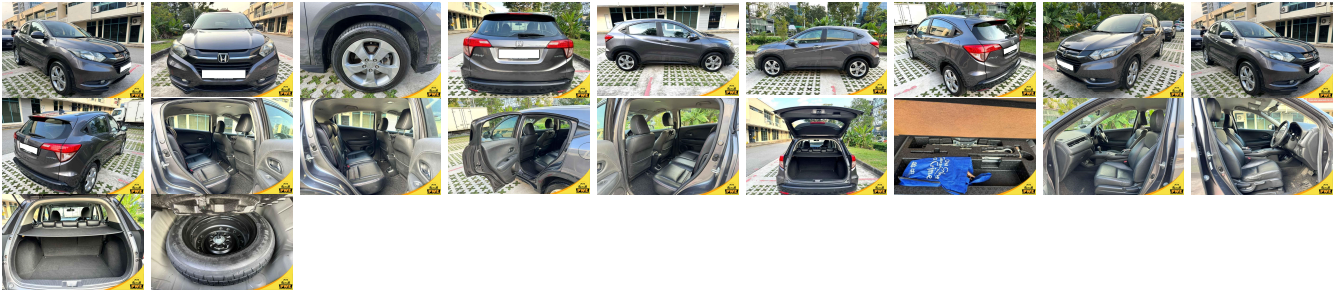

## Vehicle Information

PWE 6098

HONDA

**First Registration Year:** 2015-05  
**Manufacture Year:** 2015-05

<b>Model:</b>	HR-V	<b>Chassis No:</b>	MRHRU1830FP001744	<b>Transmission:</b>	Automatic	<b>Exterior:</b>	
<b>Grade:</b>	4.0	<b>Engine:</b>		<b>Mileage:</b>	48,294	<b>Interior:</b>	
<b>Fuel:</b>	Petrol	<b>Seats:</b>	5	<b>Engine Capacity:</b>	1,500		
<b>Drive Train:</b>	2WD			<b>Color:</b>	GRAY		

## Vehicle Options:

Pwr Steering	Pwr Wind	Pwr Mirrors	Center Lock
Air Cond	Reverse Camera	Pwr Slide Door	Easy Closer
Cruise Control	ABS	Air Bag	Fog Lamps
HID Head Lamps	LED Head Lamps	Spare Key	Remote Key
Push Start	Seat Heater	Pwr Seat	Leather Seat
Floor Mat	Sun Roof	Alloy Wheels	Grill Guard
Rear Wiper	Rear Spoiler	Stereo	Navi/TV
Car CD	Car MD	AUX	Spare Tire
Spare Tire Case	Puncture Repairing Kit	Tool	Jack
Operators Manual	Maint. Record		