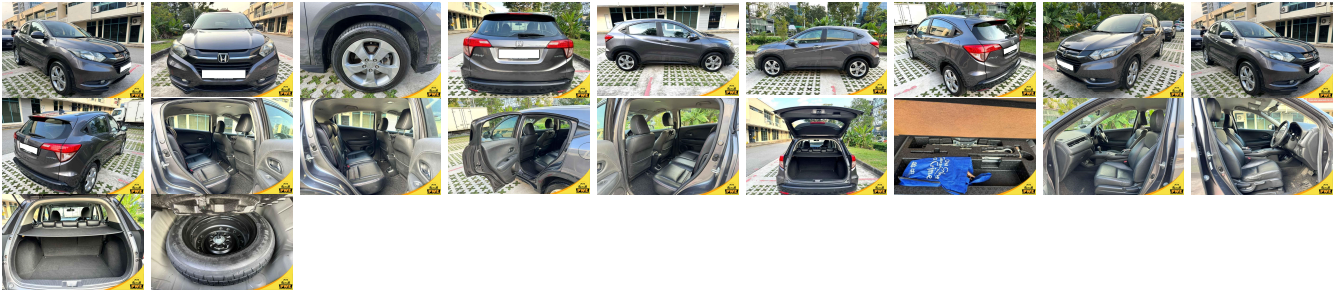

Vehicle Information

PWE 6098

HONDA

First Registration Year: 2015-05
Manufacture Year: 2015-05

Model:	HR-V	Chassis No:	MRHRU1830FP001744	Transmission:	Automatic	Exterior:	
Grade:	4.0	Engine:		Mileage:	48,294	Interior:	
Fuel:	Petrol	Seats:	5	Engine Capacity:	1,500		
Drive Train:	2WD			Color:	GRAY		

Vehicle Options:

Pwr Steering	Pwr Wind	Pwr Mirrors	Center Lock
Air Cond	Reverse Camera	Pwr Slide Door	Easy Closer
Cruise Control	ABS	Air Bag	Fog Lamps
HID Head Lamps	LED Head Lamps	Spare Key	Remote Key
Push Start	Seat Heater	Pwr Seat	Leather Seat
Floor Mat	Sun Roof	Alloy Wheels	Grill Guard
Rear Wiper	Rear Spoiler	Stereo	Navi/TV
Car CD	Car MD	AUX	Spare Tire
Spare Tire Case	Puncture Repairing Kit	Tool	Jack
Operators Manual	Maint. Record		