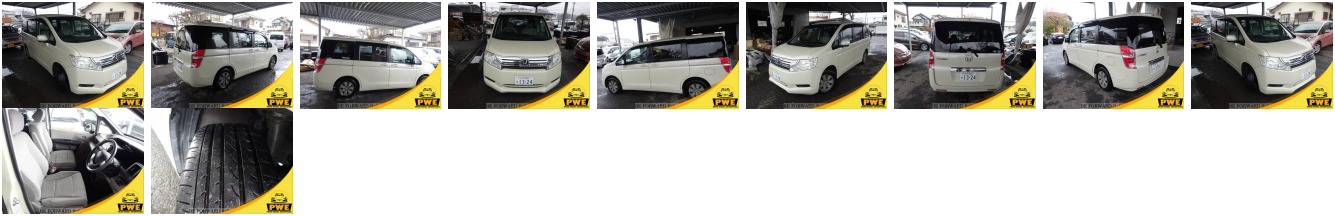

## Vehicle Information

**PWE 1170**

HONDA

**First Registration Year:** 2010-06  
**Manufacture Year:** 2010-06

<b>Model:</b>	STEPWAGON	<b>Chassis No:</b>	PK1-103****	<b>Transmission:</b>	Automatic	<b>Exterior:</b>
<b>Grade:</b>	4.5	<b>Engine:</b>		<b>Mileage:</b>	140,500	<b>Interior:</b>
<b>Fuel:</b>	Petrol	<b>Seats:</b>	8	<b>Engine Capacity:</b>	2,000	
<b>Drive Train:</b>	2WD			<b>Color:</b>	WHITE	

## Vehicle Options:

Pwr Steering	Pwr Wind	Pwr Mirrors	Center Lock
Air Cond	Reverse Camera	Pwr Slide Door	Easy Closer
Cruise Control	ABS	Air Bag	Fog Lamps
HID Head Lamps	LED Head Lamps	Spare Key	Remote Key
Push Start	Seat Heater	Pwr Seat	Leather Seat
Floor Mat	Sun Roof	Alloy Wheels	Grill Guard
Rear Wiper	Rear Spoiler	Stereo	Navi/TV
Car CD	Car MD	AUX	Spare Tire
Spare Tire Case	Puncture Repairing Kit	Tool	Jack
Operators Manual	Maint. Record		