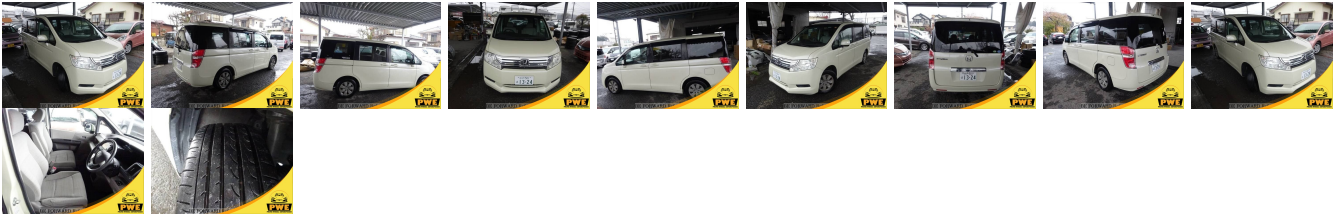

Vehicle Information

PWE 1170

HONDA

First Registration Year: 2010-06
Manufacture Year: 2010-06

Model:	STEPWAGON	Chassis No:	PK1-103****	Transmission:	Automatic	Exterior:
Grade:	4.5	Engine:		Mileage:	140,500	Interior:
Fuel:	Petrol	Seats:	8	Engine Capacity:	2,000	
Drive Train:	2WD			Color:	WHITE	

Vehicle Options:

Pwr Steering	Pwr Wind	Pwr Mirrors	Center Lock
Air Cond	Reverse Camera	Pwr Slide Door	Easy Closer
Cruise Control	ABS	Air Bag	Fog Lamps
HID Head Lamps	LED Head Lamps	Spare Key	Remote Key
Push Start	Seat Heater	Pwr Seat	Leather Seat
Floor Mat	Sun Roof	Alloy Wheels	Grill Guard
Rear Wiper	Rear Spoiler	Stereo	Navi/TV
Car CD	Car MD	AUX	Spare Tire
Spare Tire Case	Puncture Repairing Kit	Tool	Jack
Operators Manual	Maint. Record		