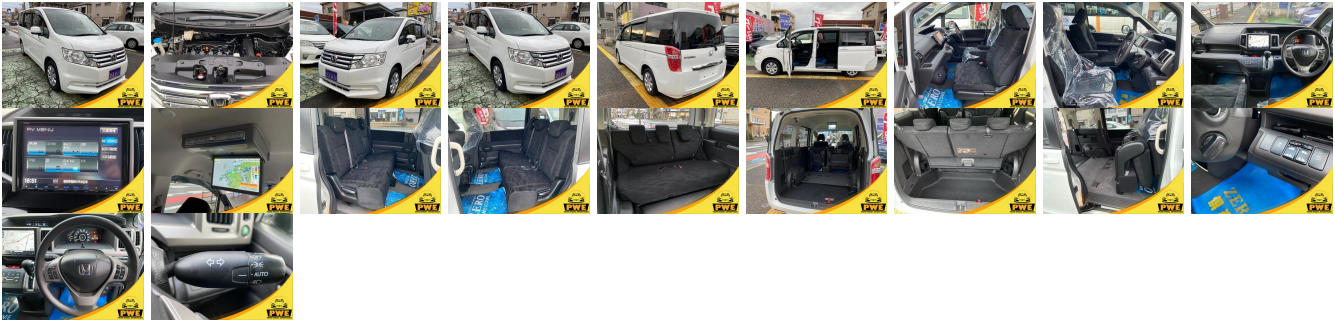

Vehicle Information

PWE 1172

NISSAN

First Registration Year: 2013-06
Manufacture Year: 2013-06

Model: STEPWAGON **Chassis No:** PK1-132**** **Transmission:** Automatic **Exterior:**
Grade: 4.5 **Engine:** **Mileage:** 35,095 **Interior:**
Fuel: Petrol **Seats:** 8 **Engine Capacity:** 2,000
Drive Train: 2WD **Color:** PEARL

Vehicle Options:

Pwr Steering	Pwr Wind	Pwr Mirrors	Center Lock
Air Cond	Reverse Camera	Pwr Slide Door	Easy Closer
Cruise Control	ABS	Air Bag	Fog Lamps
HID Head Lamps	LED Head Lamps	Spare Key	Remote Key
Push Start	Seat Heater	Pwr Seat	Leather Seat
Floor Mat	Sun Roof	Alloy Wheels	Grill Guard
Rear Wiper	Rear Spoiler	Stereo	Navi/TV
Car CD	Car MD	AUX	Spare Tire
Spare Tire Case	Puncture Repairing Kit	Tool	Jack
Operators Manual	Maint. Record		