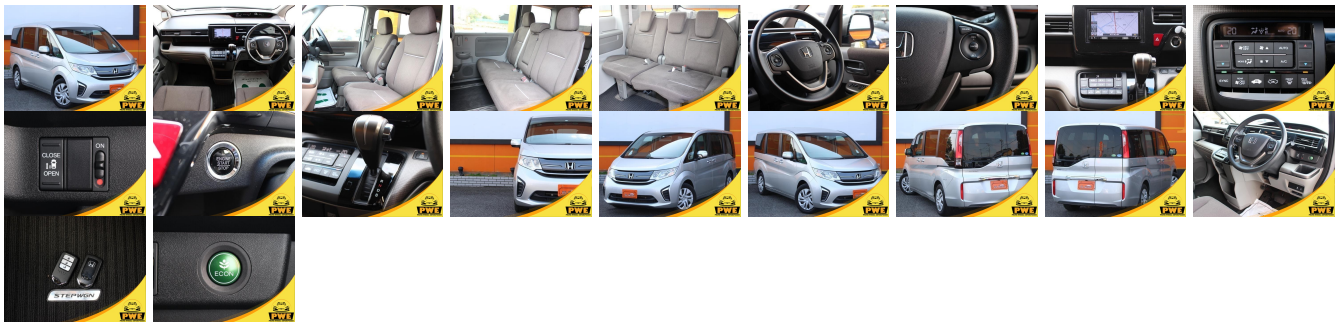

## Vehicle Information

PWE 6162

HONDA

First Registration Year: 2015-07  
 Manufacture Year: 2015-07

**Model:** STEPWAGON    **Chassis No:** RP1-100\*\*\*\*    **Transmission:** Automatic    **Exterior:**  
**Grade:** 4.0    **Engine:**    **Mileage:** 86,158    **Interior:**  
**Fuel:** Petrol    **Seats:** 8    **Engine Capacity:** 1,500  
**Drive Train:** 2WD    **Color:** SILVER M

## Vehicle Options:

Pwr Steering	Pwr Wind	Pwr Mirrors	Center Lock
Air Cond	Reverse Camera	Pwr Slide Door	Easy Closer
Cruise Control	ABS	Air Bag	Fog Lamps
HID Head Lamps	LED Head Lamps	Spare Key	Remote Key
Push Start	Seat Heater	Pwr Seat	Leather Seat
Floor Mat	Sun Roof	Alloy Wheels	Grill Guard
Rear Wiper	Rear Spoiler	Stereo	Navi/TV
Car CD	Car MD	AUX	Spare Tire
Spare Tire Case	Puncture Repairing Kit	Tool	Jack
Operators Manual	Maint. Record		