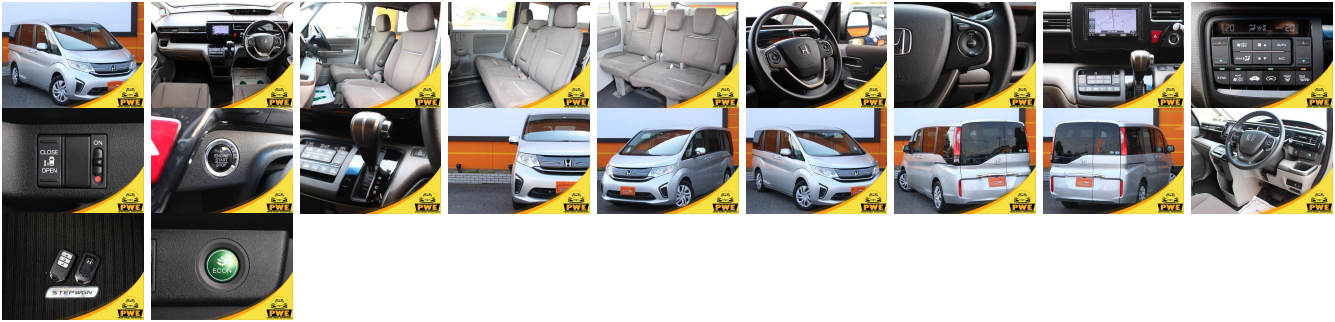

Vehicle Information

PWE 6162

HONDA

First Registration Year: 2015-07
Manufacture Year: 2015-07

Model:	STEPWAGON	Chassis No:	RP1-100****	Transmission:	Automatic	Exterior:	
Grade:	4.0	Engine:		Mileage:	86,158	Interior:	
Fuel:	Petrol	Seats:	8	Engine Capacity:	1,500		
Drive Train:	2WD			Color:	SILVER M		

Vehicle Options:

Pwr Steering	Pwr Wind	Pwr Mirrors	Center Lock
Air Cond	Reverse Camera	Pwr Slide Door	Easy Closer
Cruise Control	ABS	Air Bag	Fog Lamps
HID Head Lamps	LED Head Lamps	Spare Key	Remote Key
Push Start	Seat Heater	Pwr Seat	Leather Seat
Floor Mat	Sun Roof	Alloy Wheels	Grill Guard
Rear Wiper	Rear Spoiler	Stereo	Navi/TV
Car CD	Car MD	AUX	Spare Tire
Spare Tire Case	Puncture Repairing Kit	Tool	Jack
Operators Manual	Maint. Record		