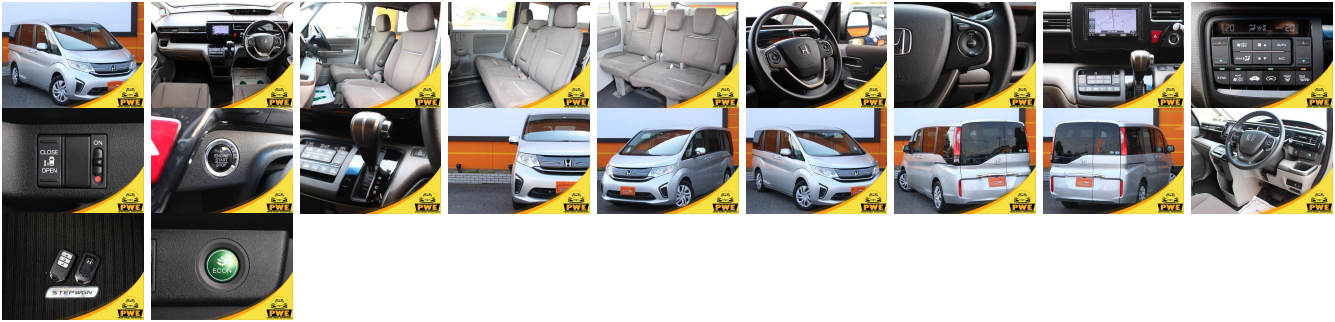

## Vehicle Information

PWE 6162

HONDA

**First Registration Year:** 2015-07  
**Manufacture Year:** 2015-07

<b>Model:</b>	STEPWAGON	<b>Chassis No:</b>	RP1-100****	<b>Transmission:</b>	Automatic	<b>Exterior:</b>
<b>Grade:</b>	4.0	<b>Engine:</b>		<b>Mileage:</b>	86,158	<b>Interior:</b>
<b>Fuel:</b>	Petrol	<b>Seats:</b>	8	<b>Engine Capacity:</b>	1,500	
<b>Drive Train:</b>	2WD			<b>Color:</b>	SILVER M	

## Vehicle Options:

Pwr Steering	Pwr Wind	Pwr Mirrors	Center Lock
Air Cond	Reverse Camera	Pwr Slide Door	Easy Closer
Cruise Control	ABS	Air Bag	Fog Lamps
HID Head Lamps	LED Head Lamps	Spare Key	Remote Key
Push Start	Seat Heater	Pwr Seat	Leather Seat
Floor Mat	Sun Roof	Alloy Wheels	Grill Guard
Rear Wiper	Rear Spoiler	Stereo	Navi/TV
Car CD	Car MD	AUX	Spare Tire
Spare Tire Case	Puncture Repairing Kit	Tool	Jack
Operators Manual	Maint. Record		