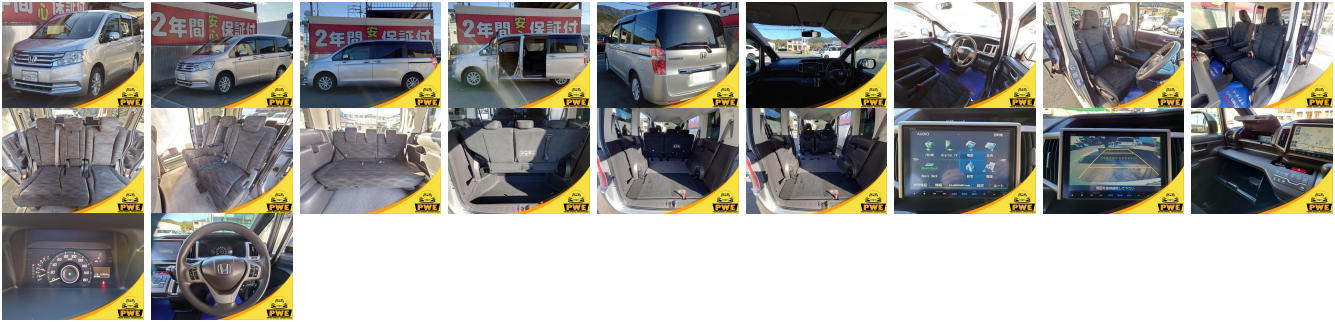

## Vehicle Information

PWE 1182

HONDA

**First Registration Year:** 2014-09  
**Manufacture Year:** 2014-09

**Model:** STEPWAGON    **Chassis No:** RK1-140\*\*\*\*    **Transmission:** Automatic    **Exterior:**  
**Grade:** 4.5    **Engine:**    **Mileage:** 76,000    **Interior:**  
**Fuel:** Petrol    **Seats:** 8    **Engine Capacity:** 2,000  
**Drive Train:** 2WD    **Color:** SILVER

## Vehicle Options:

Pwr Steering	Pwr Wind	Pwr Mirrors	Center Lock
Air Cond	Reverse Camera	Pwr Slide Door	Easy Closer
Cruise Control	ABS	Air Bag	Fog Lamps
HID Head Lamps	LED Head Lamps	Spare Key	Remote Key
Push Start	Seat Heater	Pwr Seat	Leather Seat
Floor Mat	Sun Roof	Alloy Wheels	Grill Guard
Rear Wiper	Rear Spoiler	Stereo	Navi/TV
Car CD	Car MD	AUX	Spare Tire
Spare Tire Case	Puncture Repairing Kit	Tool	Jack
Operators Manual	Maint. Record		