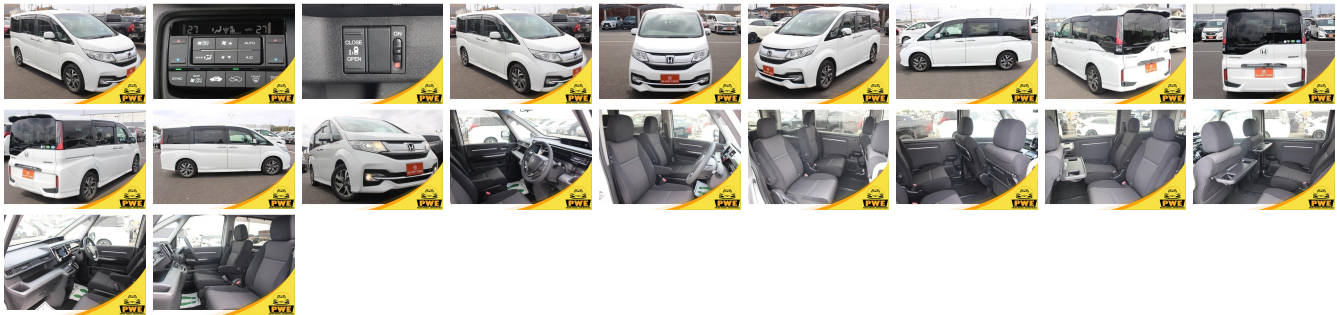

Vehicle Information

PWE 1179

HONDA

First Registration Year: 2015-03
Manufacture Year: 2015-03

Model: STEPWAGON **Chassis No:** RP3-102**** **Transmission:** Automatic **Exterior:**
Grade: 4.5 **Engine:** **Mileage:** 64,366 **Interior:**
Fuel: Petrol **Seats:** 7 **Engine Capacity:** 1,500
Drive Train: 2WD **Color:** PEARL WHITE

Vehicle Options:

Pwr Steering	Pwr Wind	Pwr Mirrors	Center Lock
Air Cond	Reverse Camera	Pwr Slide Door	Easy Closer
Cruise Control	ABS	Air Bag	Fog Lamps
HID Head Lamps	LED Head Lamps	Spare Key	Remote Key
Push Start	Seat Heater	Pwr Seat	Leather Seat
Floor Mat	Sun Roof	Alloy Wheels	Grill Guard
Rear Wiper	Rear Spoiler	Stereo	Navi/TV
Car CD	Car MD	AUX	Spare Tire
Spare Tire Case	Puncture Repairing Kit	Tool	Jack
Operators Manual	Maint. Record		