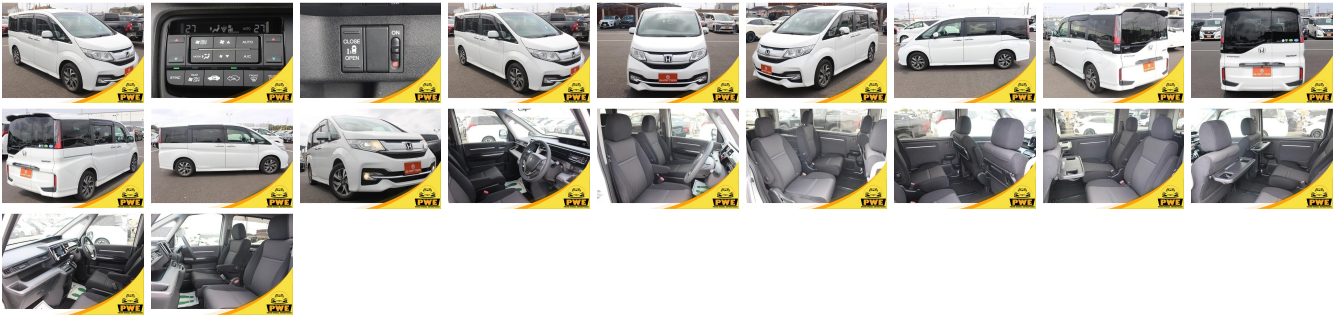

Vehicle Information

PWE 1179

HONDA

First Registration Year: 2015-03
Manufacture Year: 2015-03

Model: STEPWAGON **Chassis No:** RP3-102**** **Transmission:** Automatic **Exterior:**
Grade: 4.5 **Engine:** **Mileage:** 64,366 **Interior:**
Fuel: Petrol **Seats:** 7 **Engine Capacity:** 1,500
Drive Train: 2WD **Color:** PEARL WHITE

Vehicle Options:

Pwr Steering	Pwr Wind	Pwr Mirrors	Center Lock
Air Cond	Reverse Camera	Pwr Slide Door	Easy Closer
Cruise Control	ABS	Air Bag	Fog Lamps
HID Head Lamps	LED Head Lamps	Spare Key	Remote Key
Push Start	Seat Heater	Pwr Seat	Leather Seat
Floor Mat	Sun Roof	Alloy Wheels	Grill Guard
Rear Wiper	Rear Spoiler	Stereo	Navi/TV
Car CD	Car MD	AUX	Spare Tire
Spare Tire Case	Puncture Repairing Kit	Tool	Jack
Operators Manual	Maint. Record		