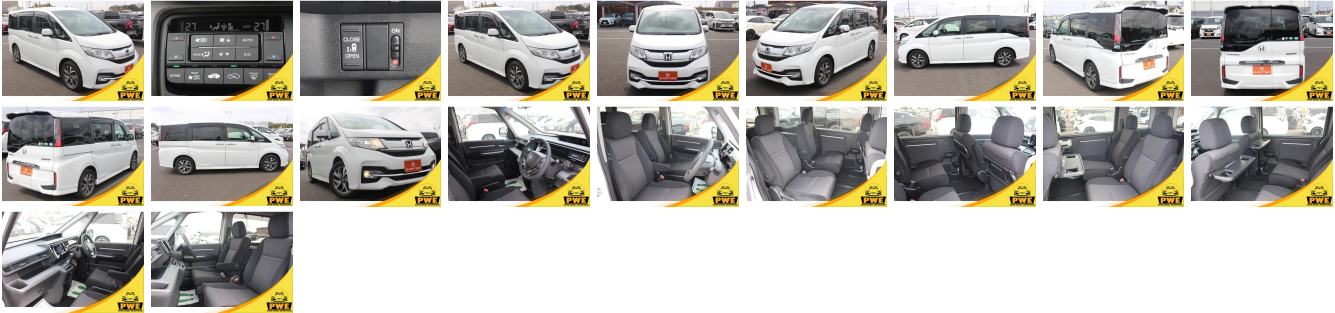

Vehicle Information

PWE 1179

HONDA

First Registration Year: 2015-03
Manufacture Year: 2015-03

Model: STEPWAGON **Chassis No:** RP3-102**** **Transmission:** Automatic **Exterior:**
Grade: 4.5 **Engine:** **Mileage:** 64,366 **Interior:**
Fuel: Petrol **Seats:** 7 **Engine Capacity:** 1,500
Drive Train: 2WD **Color:** PEARL WHITE

Vehicle Options:

Pwr Steering	Pwr Wind	Pwr Mirrors	Center Lock
Air Cond	Reverse Camera	Pwr Slide Door	Easy Closer
Cruise Control	ABS	Air Bag	Fog Lamps
HID Head Lamps	LED Head Lamps	Spare Key	Remote Key
Push Start	Seat Heater	Pwr Seat	Leather Seat
Floor Mat	Sun Roof	Alloy Wheels	Grill Guard
Rear Wiper	Rear Spoiler	Stereo	Navi/TV
Car CD	Car MD	AUX	Spare Tire
Spare Tire Case	Puncture Repairing Kit	Tool	Jack
Operators Manual	Maint. Record		