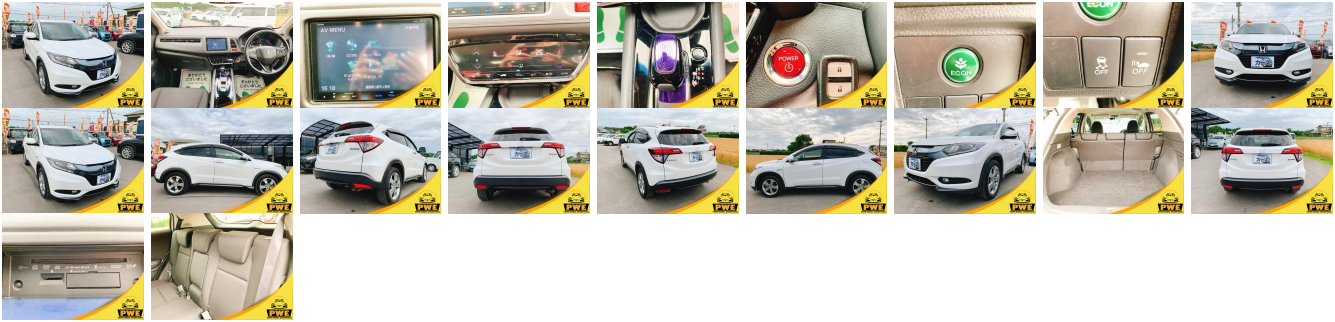

Vehicle Information

PWE 6181

HONDA

First Registration Year: 2013-09
Manufacture Year: 2013-09

| | | | |
|-------------------------|--------------------------------|--------------------------------|------------------|
| Model: VEZEL | Chassis No: RU3-100**** | Transmission: Automatic | Exterior: |
| Grade: 4.0 | Engine: | Mileage: 65,000 | Interior: |
| Fuel: Hybrid | Seats: 5 | Engine Capacity: 1,500 | |
| Drive Train: 2WD | | Color: PEARL WHITE | |

Vehicle Options:

| | | | |
|------------------|------------------------|----------------|--------------|
| Pwr Steering | Pwr Wind | Pwr Mirrors | Center Lock |
| Air Cond | Reverse Camera | Pwr Slide Door | Easy Closer |
| Cruise Control | ABS | Air Bag | Fog Lamps |
| HID Head Lamps | LED Head Lamps | Spare Key | Remote Key |
| Push Start | Seat Heater | Pwr Seat | Leather Seat |
| Floor Mat | Sun Roof | Alloy Wheels | Grill Guard |
| Rear Wiper | Rear Spoiler | Stereo | Navi/TV |
| Car CD | Car MD | AUX | Spare Tire |
| Spare Tire Case | Puncture Repairing Kit | Tool | Jack |
| Operators Manual | Maint. Record | | |