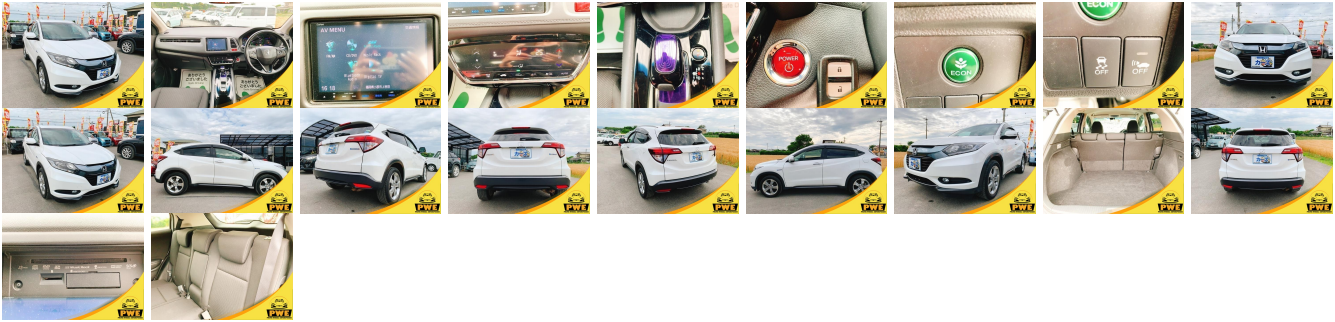

## Vehicle Information

PWE 6181

HONDA

**First Registration Year:** 2013-09  
**Manufacture Year:** 2013-09

<b>Model:</b>	VEZEL	<b>Chassis No:</b>	RU3-100****	<b>Transmission:</b>	Automatic	<b>Exterior:</b>
<b>Grade:</b>	4.0	<b>Engine:</b>		<b>Mileage:</b>	65,000	<b>Interior:</b>
<b>Fuel:</b>	Hybrid	<b>Seats:</b>	5	<b>Engine Capacity:</b>	1,500	
<b>Drive Train:</b>	2WD			<b>Color:</b>	PEARL WHITE	

## Vehicle Options:

Pwr Steering	Pwr Wind	Pwr Mirrors	Center Lock
Air Cond	Reverse Camera	Pwr Slide Door	Easy Closer
Cruise Control	ABS	Air Bag	Fog Lamps
HID Head Lamps	LED Head Lamps	Spare Key	Remote Key
Push Start	Seat Heater	Pwr Seat	Leather Seat
Floor Mat	Sun Roof	Alloy Wheels	Grill Guard
Rear Wiper	Rear Spoiler	Stereo	Navi/TV
Car CD	Car MD	AUX	Spare Tire
Spare Tire Case	Puncture Repairing Kit	Tool	Jack
Operators Manual	Maint. Record		