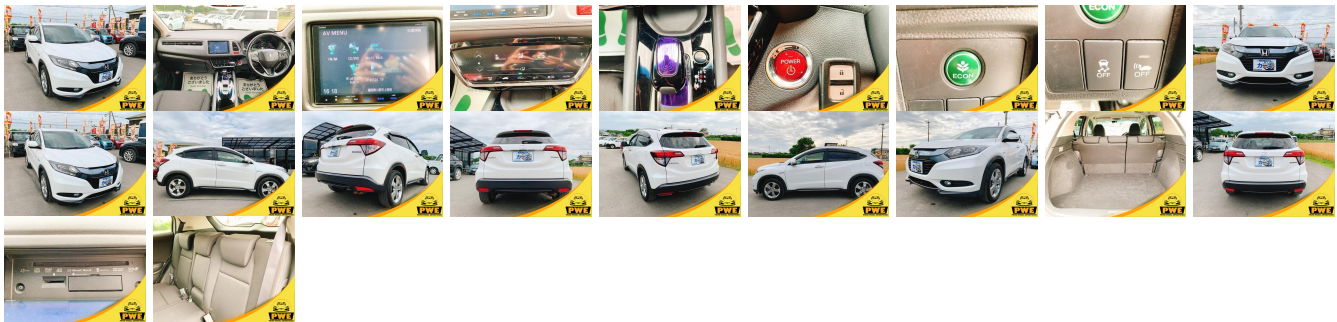

Vehicle Information

PWE 6181

HONDA

First Registration Year: 2013-09
Manufacture Year: 2013-09

Model: VEZEL **Chassis No:** RU3-100**** **Transmission:** Automatic **Exterior:**
Grade: 4.0 **Engine:** **Mileage:** 65,000 **Interior:**
Fuel: Hybrid **Seats:** 5 **Engine Capacity:** 1,500
Drive Train: 2WD **Color:** PEARL WHITE

Vehicle Options:

Pwr Steering	Pwr Wind	Pwr Mirrors	Center Lock
Air Cond	Reverse Camera	Pwr Slide Door	Easy Closer
Cruise Control	ABS	Air Bag	Fog Lamps
HID Head Lamps	LED Head Lamps	Spare Key	Remote Key
Push Start	Seat Heater	Pwr Seat	Leather Seat
Floor Mat	Sun Roof	Alloy Wheels	Grill Guard
Rear Wiper	Rear Spoiler	Stereo	Navi/TV
Car CD	Car MD	AUX	Spare Tire
Spare Tire Case	Puncture Repairing Kit	Tool	Jack
Operators Manual	Maint. Record		