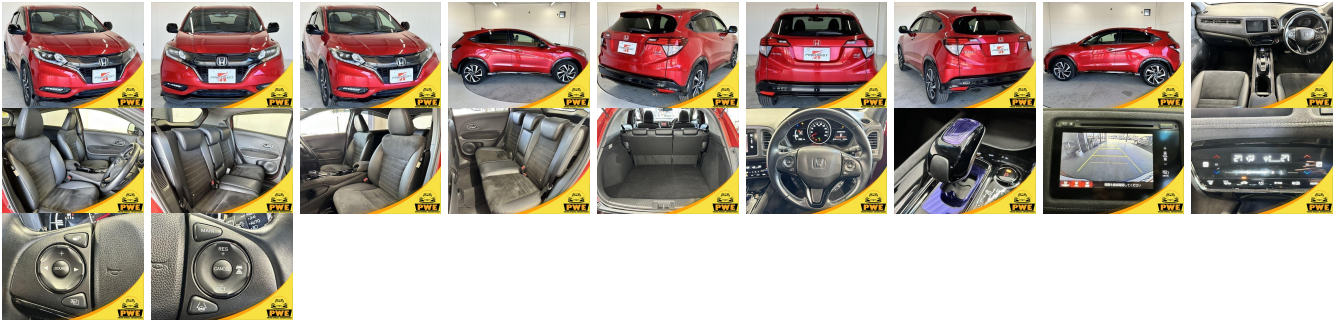

## Vehicle Information

PWE 6165

HONDA

**First Registration Year:** 2015-02  
**Manufacture Year:** 2015-02

|                         |                                |                                |                  |
|-------------------------|--------------------------------|--------------------------------|------------------|
| <b>Model:</b> VEZEL     | <b>Chassis No:</b> RU1-122**** | <b>Transmission:</b> Automatic | <b>Exterior:</b> |
| <b>Grade:</b> 3.5       | <b>Engine:</b>                 | <b>Mileage:</b> 58,495         | <b>Interior:</b> |
| <b>Fuel:</b> Petrol     | <b>Seats:</b> 5                | <b>Engine Capacity:</b> 1,500  |                  |
| <b>Drive Train:</b> 2WD |                                | <b>Color:</b> RED              |                  |

## Vehicle Options:

|                  |                        |                |              |
|------------------|------------------------|----------------|--------------|
| Pwr Steering     | Pwr Wind               | Pwr Mirrors    | Center Lock  |
| Air Cond         | Reverse Camera         | Pwr Slide Door | Easy Closer  |
| Cruise Control   | ABS                    | Air Bag        | Fog Lamps    |
| HID Head Lamps   | LED Head Lamps         | Spare Key      | Remote Key   |
| Push Start       | Seat Heater            | Pwr Seat       | Leather Seat |
| Floor Mat        | Sun Roof               | Alloy Wheels   | Grill Guard  |
| Rear Wiper       | Rear Spoiler           | Stereo         | Navi/TV      |
| Car CD           | Car MD                 | AUX            | Spare Tire   |
| Spare Tire Case  | Puncture Repairing Kit | Tool           | Jack         |
| Operators Manual | Maint. Record          |                |              |