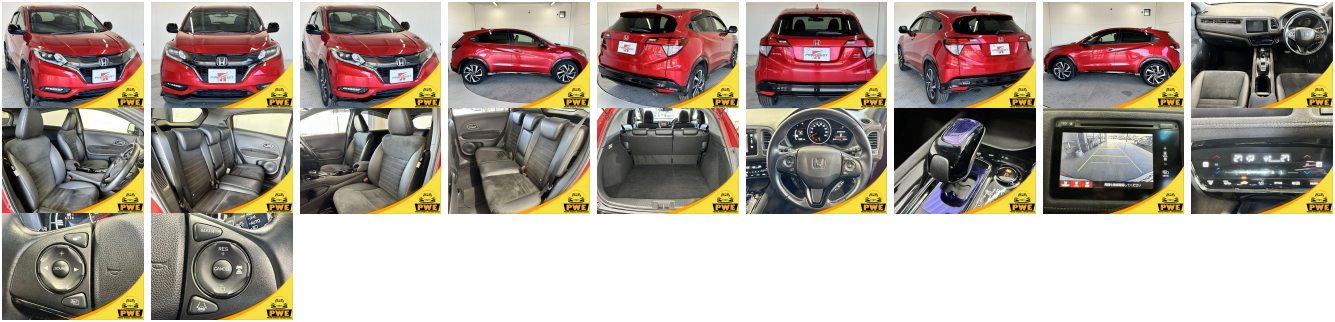

Vehicle Information

PWE 6165

HONDA

First Registration Year: 2015-02
Manufacture Year: 2015-02

Model:	VEZEL	Chassis No:	RU1-122****	Transmission:	Automatic	Exterior:
Grade:	3.5	Engine:		Mileage:	58,495	Interior:
Fuel:	Petrol	Seats:	5	Engine Capacity:	1,500	
Drive Train:	2WD			Color:	RED	

Vehicle Options:

Pwr Steering	Pwr Wind	Pwr Mirrors	Center Lock
Air Cond	Reverse Camera	Pwr Slide Door	Easy Closer
Cruise Control	ABS	Air Bag	Fog Lamps
HID Head Lamps	LED Head Lamps	Spare Key	Remote Key
Push Start	Seat Heater	Pwr Seat	Leather Seat
Floor Mat	Sun Roof	Alloy Wheels	Grill Guard
Rear Wiper	Rear Spoiler	Stereo	Navi/TV
Car CD	Car MD	AUX	Spare Tire
Spare Tire Case	Puncture Repairing Kit	Tool	Jack
Operators Manual	Maint. Record		