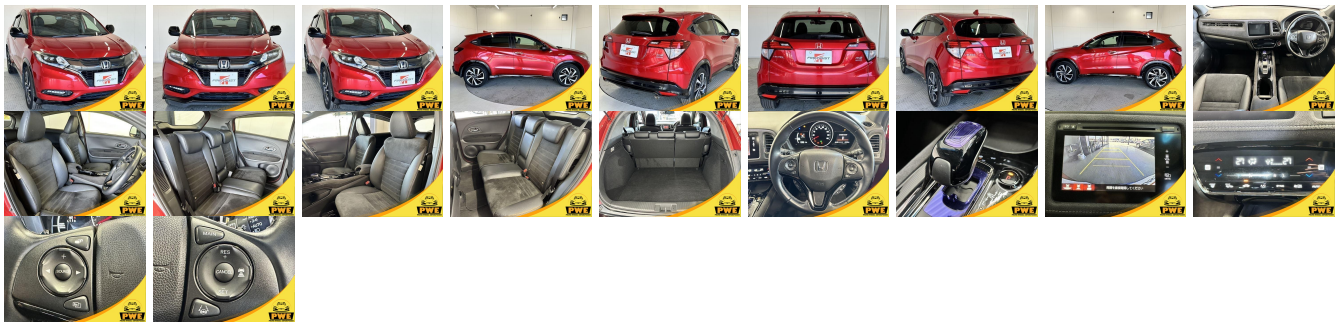

Vehicle Information

PWE 6165

HONDA

First Registration Year: 2015-02
 Manufacture Year: 2015-02

Model:	VEZEL	Chassis No:	RU1-122****	Transmission:	Automatic	Exterior:
Grade:	3.5	Engine:		Mileage:	58,495	Interior:
Fuel:	Petrol	Seats:	5	Engine Capacity:	1,500	
Drive Train:	2WD			Color:	RED	

Vehicle Options:

Pwr Steering	Pwr Wind	Pwr Mirrors	Center Lock
Air Cond	Reverse Camera	Pwr Slide Door	Easy Closer
Cruise Control	ABS	Air Bag	Fog Lamps
HID Head Lamps	LED Head Lamps	Spare Key	Remote Key
Push Start	Seat Heater	Pwr Seat	Leather Seat
Floor Mat	Sun Roof	Alloy Wheels	Grill Guard
Rear Wiper	Rear Spoiler	Stereo	Navi/TV
Car CD	Car MD	AUX	Spare Tire
Spare Tire Case	Puncture Repairing Kit	Tool	Jack
Operators Manual	Maint. Record		