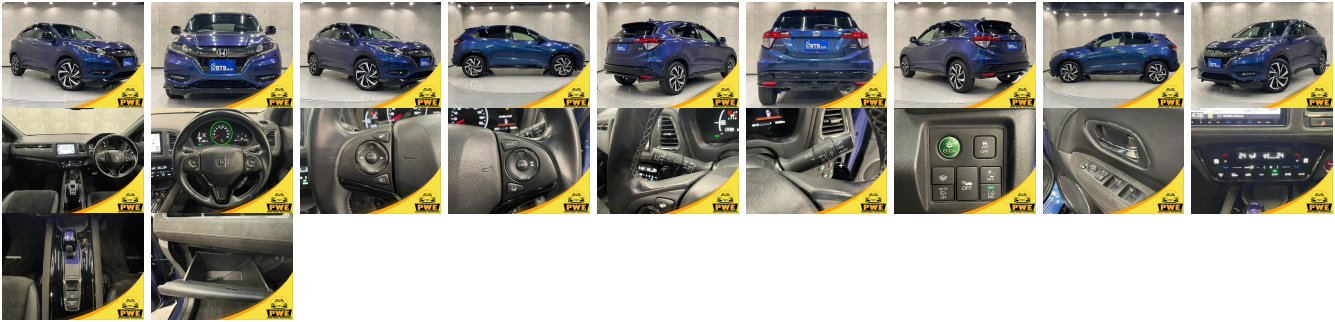

## Vehicle Information

PWE 6163

HONDA

**First Registration Year:** 2016-09  
**Manufacture Year:** 2016-09

<b>Model:</b>	VEZEL	<b>Chassis No:</b>	RU3-121****	<b>Transmission:</b>	Automatic	<b>Exterior:</b>
<b>Grade:</b>	4.5	<b>Engine:</b>		<b>Mileage:</b>	50,605	<b>Interior:</b>
<b>Fuel:</b>	Hybrid	<b>Seats:</b>	5	<b>Engine Capacity:</b>	1,500	
<b>Drive Train:</b>	2WD			<b>Color:</b>	BLUE	

## Vehicle Options:

Pwr Steering	Pwr Wind	Pwr Mirrors	Center Lock
Air Cond	Reverse Camera	Pwr Slide Door	Easy Closer
Cruise Control	ABS	Air Bag	Fog Lamps
HID Head Lamps	LED Head Lamps	Spare Key	Remote Key
Push Start	Seat Heater	Pwr Seat	Leather Seat
Floor Mat	Sun Roof	Alloy Wheels	Grill Guard
Rear Wiper	Rear Spoiler	Stereo	Navi/TV
Car CD	Car MD	AUX	Spare Tire
Spare Tire Case	Puncture Repairing Kit	Tool	Jack
Operators Manual	Maint. Record		