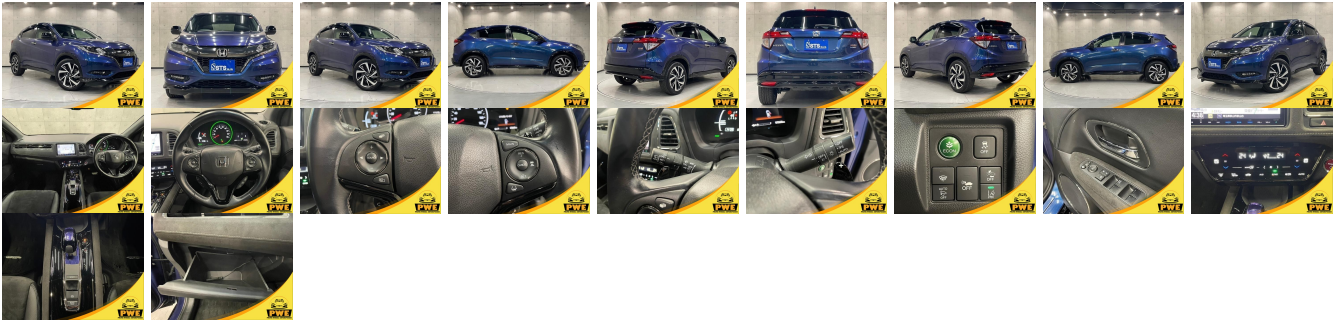

Vehicle Information

PWE 6163

HONDA

First Registration Year: 2016-09
Manufacture Year: 2016-09

Model: VEZEL	Chassis No: RU3-121****	Transmission: Automatic	Exterior:
Grade: 4.5	Engine:	Mileage: 50,605	Interior:
Fuel: Hybrid	Seats: 5	Engine Capacity: 1,500	
Drive Train: 2WD		Color: BLUE	

Vehicle Options:

Pwr Steering	Pwr Wind	Pwr Mirrors	Center Lock
Air Cond	Reverse Camera	Pwr Slide Door	Easy Closer
Cruise Control	ABS	Air Bag	Fog Lamps
HID Head Lamps	LED Head Lamps	Spare Key	Remote Key
Push Start	Seat Heater	Pwr Seat	Leather Seat
Floor Mat	Sun Roof	Alloy Wheels	Grill Guard
Rear Wiper	Rear Spoiler	Stereo	Navi/TV
Car CD	Car MD	AUX	Spare Tire
Spare Tire Case	Puncture Repairing Kit	Tool	Jack
Operators Manual	Maint. Record		