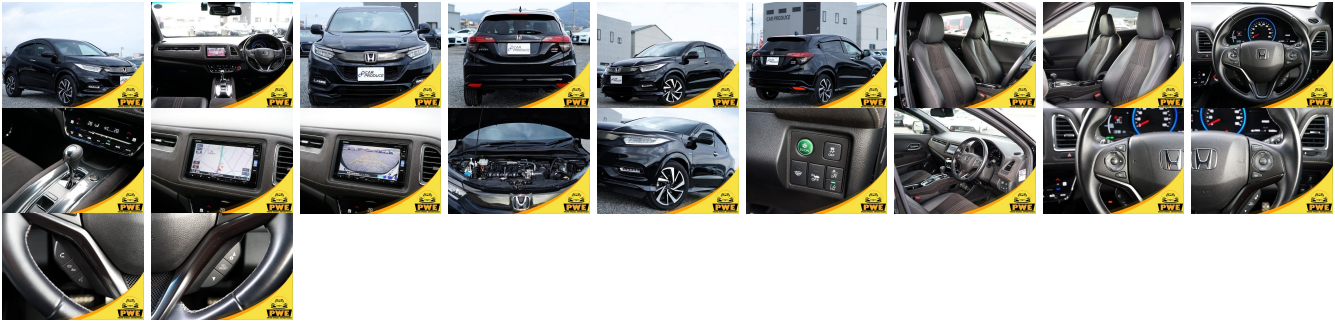

## Vehicle Information

PWE 6169

HONDA

**First Registration Year:** 2019-08  
**Manufacture Year:** 2019-08

<b>Model:</b> VEZEL	<b>Chassis No:</b> RU3-134****	<b>Transmission:</b> Automatic	<b>Exterior:</b>
<b>Grade:</b> 4.0	<b>Engine:</b>	<b>Mileage:</b> 26,996	<b>Interior:</b>
<b>Fuel:</b> Petrol	<b>Seats:</b> 5	<b>Engine Capacity:</b> 1,500	
<b>Drive Train:</b> 2WD		<b>Color:</b> BLACK	

## Vehicle Options:

Pwr Steering	Pwr Wind	Pwr Mirrors	Center Lock
Air Cond	Reverse Camera	Pwr Slide Door	Easy Closer
Cruise Control	ABS	Air Bag	Fog Lamps
HID Head Lamps	LED Head Lamps	Spare Key	Remote Key
Push Start	Seat Heater	Pwr Seat	Leather Seat
Floor Mat	Sun Roof	Alloy Wheels	Grill Guard
Rear Wiper	Rear Spoiler	Stereo	Navi/TV
Car CD	Car MD	AUX	Spare Tire
Spare Tire Case	Puncture Repairing Kit	Tool	Jack
Operators Manual	Maint. Record		