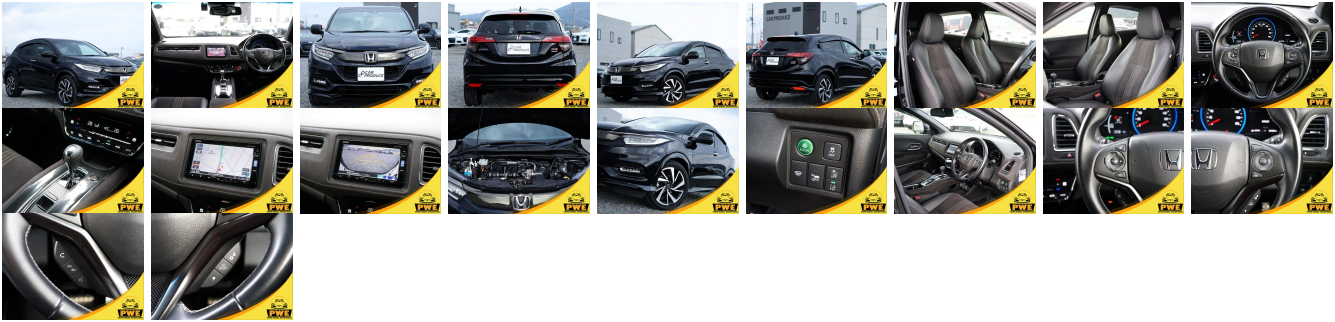

Vehicle Information

PWE 6169

HONDA

First Registration Year: 2019-08
Manufacture Year: 2019-08

Model: VEZEL	Chassis No: RU3-134****	Transmission: Automatic	Exterior:
Grade: 4.0	Engine:	Mileage: 26,996	Interior:
Fuel: Petrol	Seats: 5	Engine Capacity: 1,500	
Drive Train: 2WD		Color: BLACK	

Vehicle Options:

Pwr Steering	Pwr Wind	Pwr Mirrors	Center Lock
Air Cond	Reverse Camera	Pwr Slide Door	Easy Closer
Cruise Control	ABS	Air Bag	Fog Lamps
HID Head Lamps	LED Head Lamps	Spare Key	Remote Key
Push Start	Seat Heater	Pwr Seat	Leather Seat
Floor Mat	Sun Roof	Alloy Wheels	Grill Guard
Rear Wiper	Rear Spoiler	Stereo	Navi/TV
Car CD	Car MD	AUX	Spare Tire
Spare Tire Case	Puncture Repairing Kit	Tool	Jack
Operators Manual	Maint. Record		