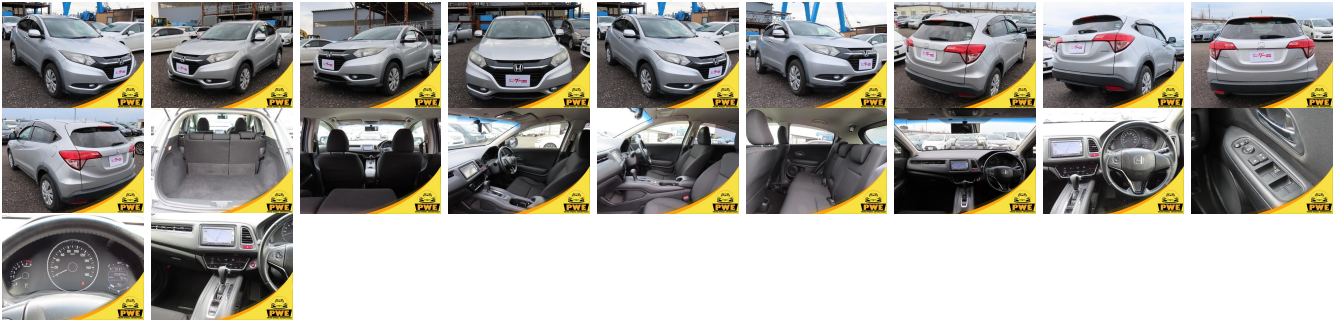

Vehicle Information

PWE 1350

HONDA

First Registration Year: 2015-04
Manufacture Year: 2015-04

Model:	VEZEL G	Chassis No:	RU2-102****	Transmission:	Automatic	Exterior:	
Grade:	4.5	Engine:		Mileage:	93,045	Interior:	
Fuel:	Petrol	Seats:	5	Engine Capacity:	1,500		
Drive Train:	4WD			Color:	SILVER		

Vehicle Options:

Pwr Steering	Pwr Wind	Pwr Mirrors	Center Lock
Air Cond	Reverse Camera	Pwr Slide Door	Easy Closer
Cruise Control	ABS	Air Bag	Fog Lamps
HID Head Lamps	LED Head Lamps	Spare Key	Remote Key
Push Start	Seat Heater	Pwr Seat	Leather Seat
Floor Mat	Sun Roof	Alloy Wheels	Grill Guard
Rear Wiper	Rear Spoiler	Stereo	Navi/TV
Car CD	Car MD	AUX	Spare Tire
Spare Tire Case	Puncture Repairing Kit	Tool	Jack
Operators Manual	Maint. Record		