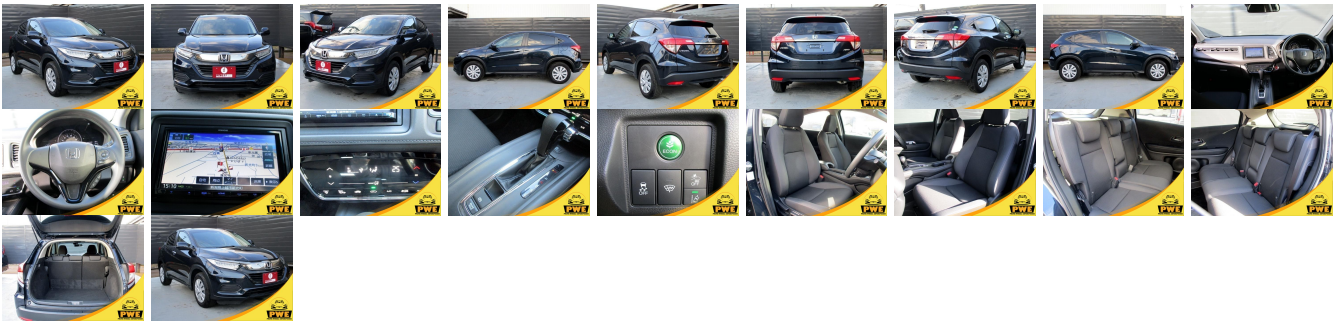

Vehicle Information

PWE 1198

HONDA

First Registration Year: 2019-08
Manufacture Year: 2019-08

Model:	VEZEL G HONDA SENSING	Chassis No:	RU2-132****	Transmission:	Automatic	Exterior:	
Grade:	4.5	Engine:		Mileage:	9,997	Interior:	
Fuel:	Petrol	Seats:	5	Engine Capacity:	1,500		
Drive Train:	4WD			Color:	DARK BLUE M		

Vehicle Options:

Pwr Steering	Pwr Wind	Pwr Mirrors	Center Lock
Air Cond	Reverse Camera	Pwr Slide Door	Easy Closer
Cruise Control	ABS	Air Bag	Fog Lamps
HID Head Lamps	LED Head Lamps	Spare Key	Remote Key
Push Start	Seat Heater	Pwr Seat	Leather Seat
Floor Mat	Sun Roof	Alloy Wheels	Grill Guard
Rear Wiper	Rear Spoiler	Stereo	Navi/TV
Car CD	Car MD	AUX	Spare Tire
Spare Tire Case	Puncture Repairing Kit	Tool	Jack
Operators Manual	Maint. Record		