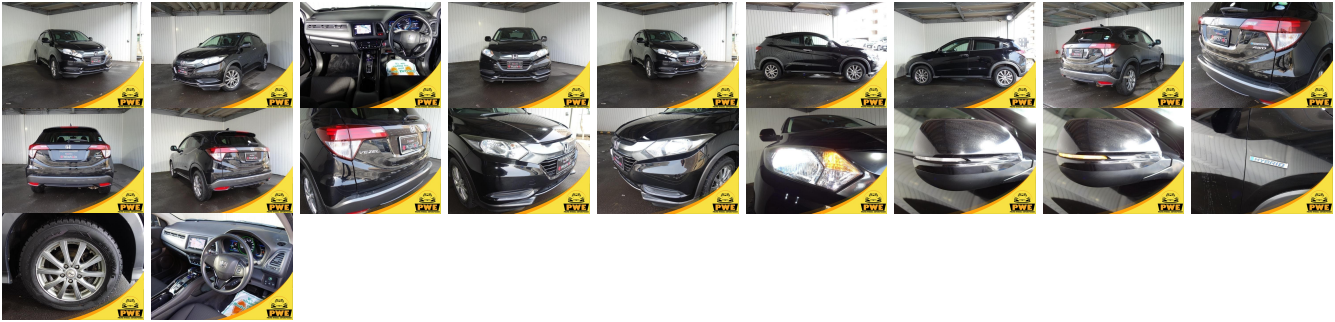

Vehicle Information

PWE 1354

HONDA

First Registration Year: 2014-07
Manufacture Year: 2014-07

Model: VEZEL HYBRID **Chassis No:** RU4-107**** **Transmission:** Automatic **Exterior:**
Grade: 4.5 **Engine:** **Mileage:** 97,000 **Interior:**
Fuel: Hybrid **Seats:** 5 **Engine Capacity:** 1,500
Drive Train: 4WD **Color:** BLACK M

Vehicle Options:

Pwr Steering	Pwr Wind	Pwr Mirrors	Center Lock
Air Cond	Reverse Camera	Pwr Slide Door	Easy Closer
Cruise Control	ABS	Air Bag	Fog Lamps
HID Head Lamps	LED Head Lamps	Spare Key	Remote Key
Push Start	Seat Heater	Pwr Seat	Leather Seat
Floor Mat	Sun Roof	Alloy Wheels	Grill Guard
Rear Wiper	Rear Spoiler	Stereo	Navi/TV
Car CD	Car MD	AUX	Spare Tire
Spare Tire Case	Puncture Repairing Kit	Tool	Jack
Operators Manual	Maint. Record		