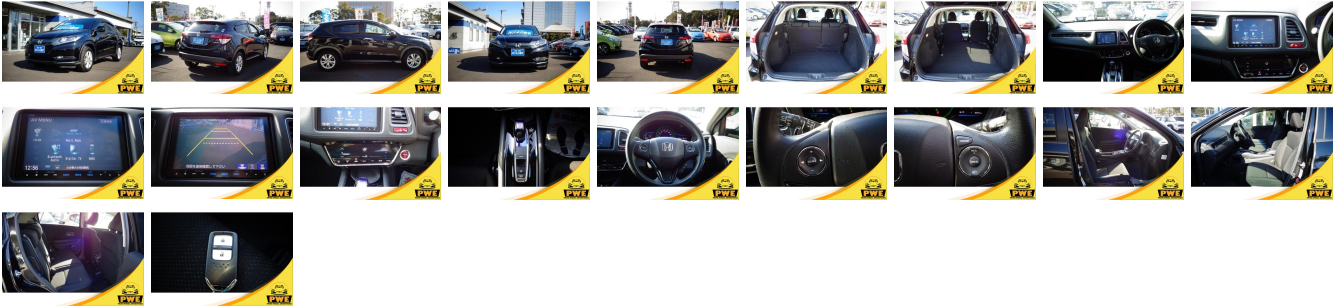

Vehicle Information

PWE 1186

HONDA

First Registration Year: 2014-05
Manufacture Year: 2014-05

Model: VEZEL HYBRID X **Chassis No:** RU3-104*** **Transmission:** Automatic **Exterior:**
Grade: 4.5 **Engine:** **Mileage:** 107,370 **Interior:**
Fuel: Hybrid **Seats:** 5 **Engine Capacity:** 1,500
Drive Train: **Color:** BLACK

Vehicle Options:

Pwr Steering	Pwr Wind	Pwr Mirrors	Center Lock
Air Cond	Reverse Camera	Pwr Slide Door	Easy Closer
Cruise Control	ABS	Air Bag	Fog Lamps
HID Head Lamps	LED Head Lamps	Spare Key	Remote Key
Push Start	Seat Heater	Pwr Seat	Leather Seat
Floor Mat	Sun Roof	Alloy Wheels	Grill Guard
Rear Wiper	Rear Spoiler	Stereo	Navi/TV
Car CD	Car MD	AUX	Spare Tire
Spare Tire Case	Puncture Repairing Kit	Tool	Jack
Operators Manual	Maint. Record		