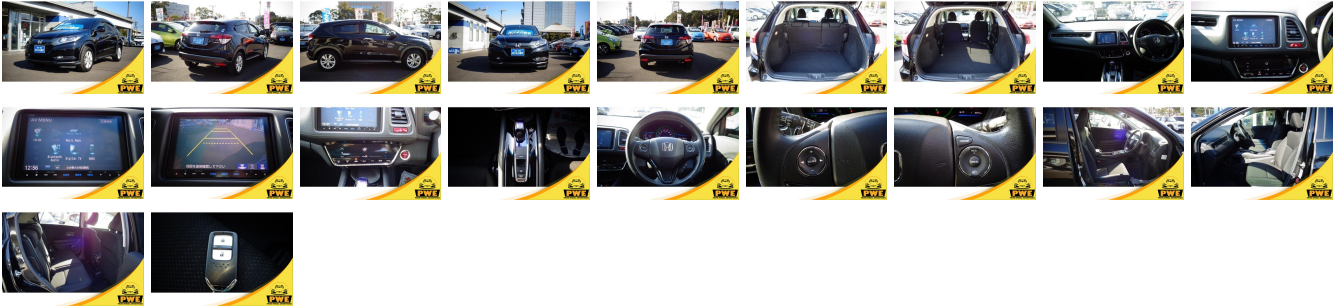

## Vehicle Information

PWE 1186

HONDA

**First Registration Year:** 2014-05  
**Manufacture Year:** 2014-05

**Model:** VEZEL HYBRID X    **Chassis No:** RU3-104\*\*\*    **Transmission:** Automatic    **Exterior:**  
**Grade:** 4.5    **Engine:**    **Mileage:** 107,370    **Interior:**  
**Fuel:** Hybrid    **Seats:** 5    **Engine Capacity:** 1,500  
**Drive Train:**    **Color:** BLACK

## Vehicle Options:

Pwr Steering	Pwr Wind	Pwr Mirrors	Center Lock
Air Cond	Reverse Camera	Pwr Slide Door	Easy Closer
Cruise Control	ABS	Air Bag	Fog Lamps
HID Head Lamps	LED Head Lamps	Spare Key	Remote Key
Push Start	Seat Heater	Pwr Seat	Leather Seat
Floor Mat	Sun Roof	Alloy Wheels	Grill Guard
Rear Wiper	Rear Spoiler	Stereo	Navi/TV
Car CD	Car MD	AUX	Spare Tire
Spare Tire Case	Puncture Repairing Kit	Tool	Jack
Operators Manual	Maint. Record		