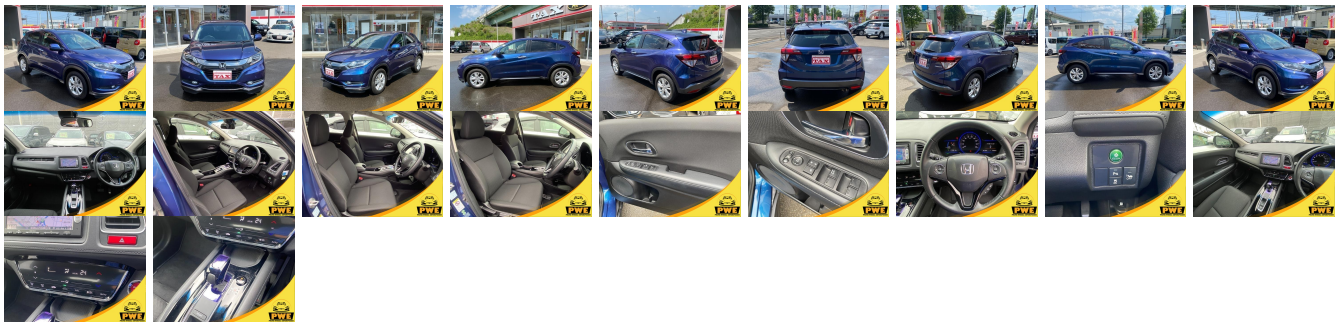

Vehicle Information

PWE 1188

HONDA

First Registration Year: 2014-08
Manufacture Year: 2014-08

Model: VEZEL HYBRID X
Grade: 4.5
Fuel: Hybrid
Drive Train: 2WD

Chassis No: RU3-103****
Engine:
Seats: 5

Transmission: Automatic
Mileage: 33,201
Engine Capacity: 1,500
Color: BLUE M

Exterior:
Interior:

Vehicle Options:

Pwr Steering	Pwr Wind	Pwr Mirrors	Center Lock
Air Cond	Reverse Camera	Pwr Slide Door	Easy Closer
Cruise Control	ABS	Air Bag	Fog Lamps
HID Head Lamps	LED Head Lamps	Spare Key	Remote Key
Push Start	Seat Heater	Pwr Seat	Leather Seat
Floor Mat	Sun Roof	Alloy Wheels	Grill Guard
Rear Wiper	Rear Spoiler	Stereo	Navi/TV
Car CD	Car MD	AUX	Spare Tire
Spare Tire Case	Puncture Repairing Kit	Tool	Jack
Operators Manual	Maint. Record		