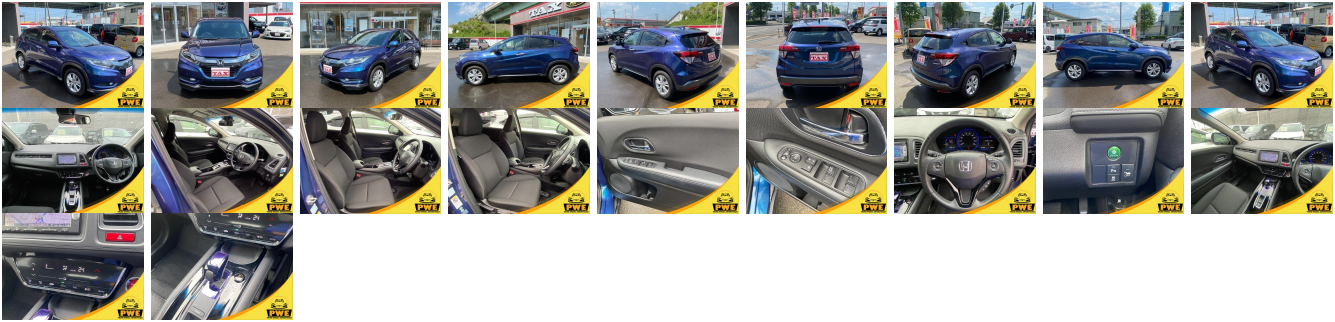

## Vehicle Information

PWE 1188

HONDA

**First Registration Year:** 2014-08  
**Manufacture Year:** 2014-08

**Model:** VEZEL HYBRID X    **Chassis No:** RU3-103\*\*\*\*    **Transmission:** Automatic    **Exterior:**  
**Grade:** 4.5    **Engine:**    **Mileage:** 33,201    **Interior:**  
**Fuel:** Hybrid    **Seats:** 5    **Engine Capacity:** 1,500  
**Drive Train:** 2WD    **Color:** BLUE M

## Vehicle Options:

Pwr Steering	Pwr Wind	Pwr Mirrors	Center Lock
Air Cond	Reverse Camera	Pwr Slide Door	Easy Closer
Cruise Control	ABS	Air Bag	Fog Lamps
HID Head Lamps	LED Head Lamps	Spare Key	Remote Key
Push Start	Seat Heater	Pwr Seat	Leather Seat
Floor Mat	Sun Roof	Alloy Wheels	Grill Guard
Rear Wiper	Rear Spoiler	Stereo	Navi/TV
Car CD	Car MD	AUX	Spare Tire
Spare Tire Case	Puncture Repairing Kit	Tool	Jack
Operators Manual	Maint. Record		