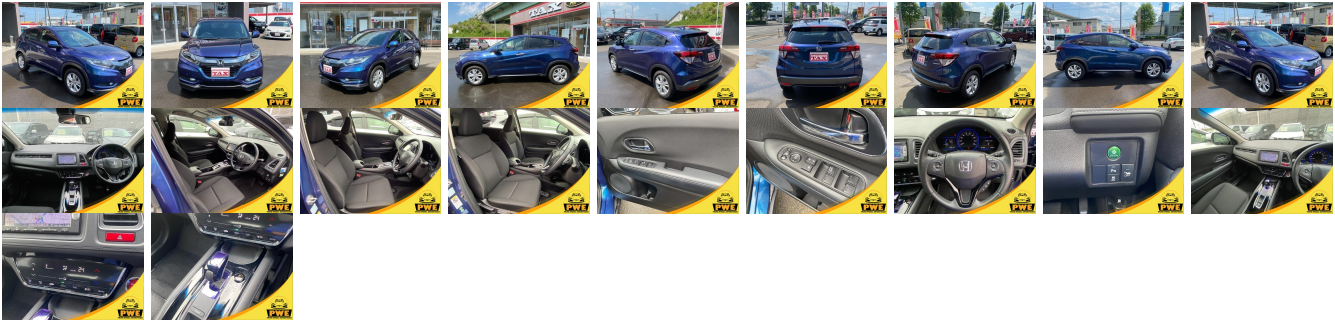

Vehicle Information

PWE 1188

HONDA

First Registration Year: 2014-08
Manufacture Year: 2014-08

Model: VEZEL HYBRID X **Chassis No:** RU3-103**** **Transmission:** Automatic **Exterior:**
Grade: 4.5 **Engine:** **Mileage:** 33,201 **Interior:**
Fuel: Hybrid **Seats:** 5 **Engine Capacity:** 1,500
Drive Train: 2WD **Color:** BLUE M

Vehicle Options:

Pwr Steering	Pwr Wind	Pwr Mirrors	Center Lock
Air Cond	Reverse Camera	Pwr Slide Door	Easy Closer
Cruise Control	ABS	Air Bag	Fog Lamps
HID Head Lamps	LED Head Lamps	Spare Key	Remote Key
Push Start	Seat Heater	Pwr Seat	Leather Seat
Floor Mat	Sun Roof	Alloy Wheels	Grill Guard
Rear Wiper	Rear Spoiler	Stereo	Navi/TV
Car CD	Car MD	AUX	Spare Tire
Spare Tire Case	Puncture Repairing Kit	Tool	Jack
Operators Manual	Maint. Record		