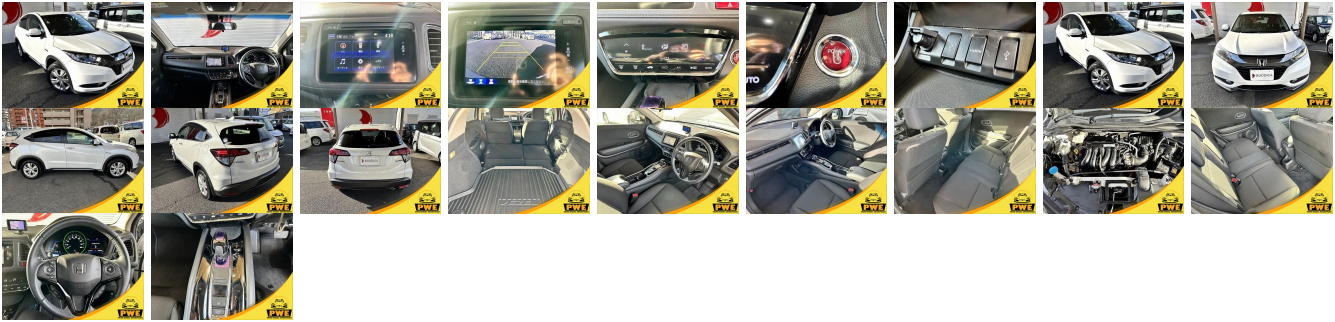

Vehicle Information

PWE 1282

HONDA

First Registration Year: 2014-05
Manufacture Year: 2014-05

Model:	VEZEL HYBRID X	Chassis No:	RU3-103****	Transmission:	Automatic	Exterior:	
Grade:	4.5	Engine:		Mileage:	93,200	Interior:	
Fuel:	Hybrid	Seats:	5	Engine Capacity:	1,500		
Drive Train:	2WD			Color:	WHITE M		

Vehicle Options:

Pwr Steering	Pwr Wind	Pwr Mirrors	Center Lock
Air Cond	Reverse Camera	Pwr Slide Door	Easy Closer
Cruise Control	ABS	Air Bag	Fog Lamps
HID Head Lamps	LED Head Lamps	Spare Key	Remote Key
Push Start	Seat Heater	Pwr Seat	Leather Seat
Floor Mat	Sun Roof	Alloy Wheels	Grill Guard
Rear Wiper	Rear Spoiler	Stereo	Navi/TV
Car CD	Car MD	AUX	Spare Tire
Spare Tire Case	Puncture Repairing Kit	Tool	Jack
Operators Manual	Maint. Record		