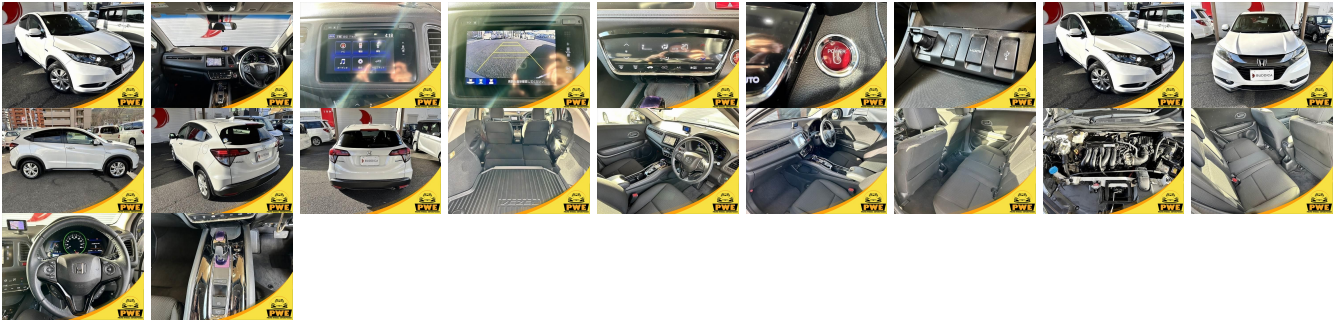

## Vehicle Information

PWE 1282

HONDA

**First Registration Year:** 2014-05  
**Manufacture Year:** 2014-05

<b>Model:</b>	VEZEL HYBRID X	<b>Chassis No:</b>	RU3-103****	<b>Transmission:</b>	Automatic	<b>Exterior:</b>	
<b>Grade:</b>	4.5	<b>Engine:</b>		<b>Mileage:</b>	93,200	<b>Interior:</b>	
<b>Fuel:</b>	Hybrid	<b>Seats:</b>	5	<b>Engine Capacity:</b>	1,500		
<b>Drive Train:</b>	2WD			<b>Color:</b>	WHITE M		

## Vehicle Options:

Pwr Steering	Pwr Wind	Pwr Mirrors	Center Lock
Air Cond	Reverse Camera	Pwr Slide Door	Easy Closer
Cruise Control	ABS	Air Bag	Fog Lamps
HID Head Lamps	LED Head Lamps	Spare Key	Remote Key
Push Start	Seat Heater	Pwr Seat	Leather Seat
Floor Mat	Sun Roof	Alloy Wheels	Grill Guard
Rear Wiper	Rear Spoiler	Stereo	Navi/TV
Car CD	Car MD	AUX	Spare Tire
Spare Tire Case	Puncture Repairing Kit	Tool	Jack
Operators Manual	Maint. Record		