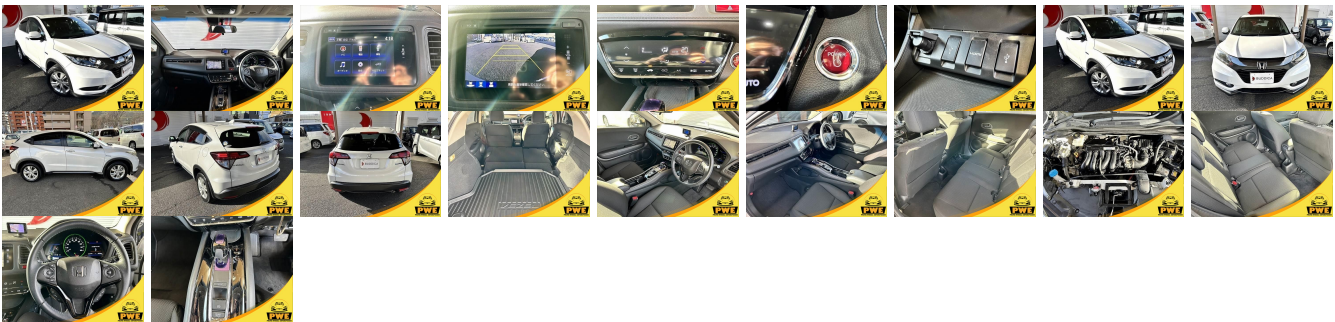

**Vehicle Information**

**PWE 1282**

HONDA First Registration Year: 2014-05  
 Manufacture Year: 2014-05

**Model:** VEZEL HYBRID X **Chassis No:** RU3-103\*\*\*\* **Transmission:** Automatic **Exterior:**  
**Grade:** 4.5 **Engine:** **Mileage:** 93,200 **Interior:**  
**Fuel:** Hybrid **Seats:** 5 **Engine Capacity:** 1,500  
**Drive Train:** 2WD **Color:** WHITE M