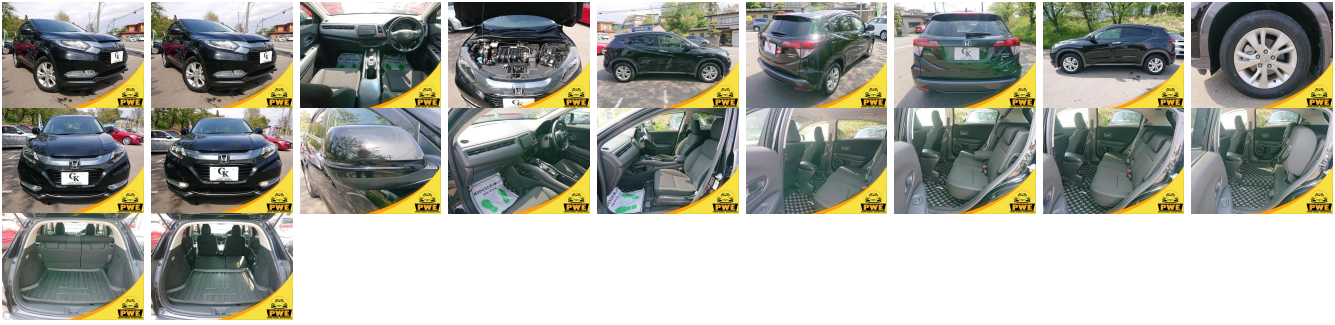

Vehicle Information

PWE 1355

HONDA

First Registration Year: 2014-03
 Manufacture Year: 2014-03

Model: VEZEL HYBRID X **Chassis No:** RU4-106**** **Transmission:** Automatic **Exterior:**
Grade: 4.5 **Engine:** **Mileage:** 125,000 **Interior:**
Fuel: Hybrid **Seats:** 5 **Engine Capacity:** 1,500
Drive Train: 4WD **Color:** BLACK

Vehicle Options:

Pwr Steering	Pwr Wind	Pwr Mirrors	Center Lock
Air Cond	Reverse Camera	Pwr Slide Door	Easy Closer
Cruise Control	ABS	Air Bag	Fog Lamps
HID Head Lamps	LED Head Lamps	Spare Key	Remote Key
Push Start	Seat Heater	Pwr Seat	Leather Seat
Floor Mat	Sun Roof	Alloy Wheels	Grill Guard
Rear Wiper	Rear Spoiler	Stereo	Navi/TV
Car CD	Car MD	AUX	Spare Tire
Spare Tire Case	Puncture Repairing Kit	Tool	Jack
Operators Manual	Maint. Record		