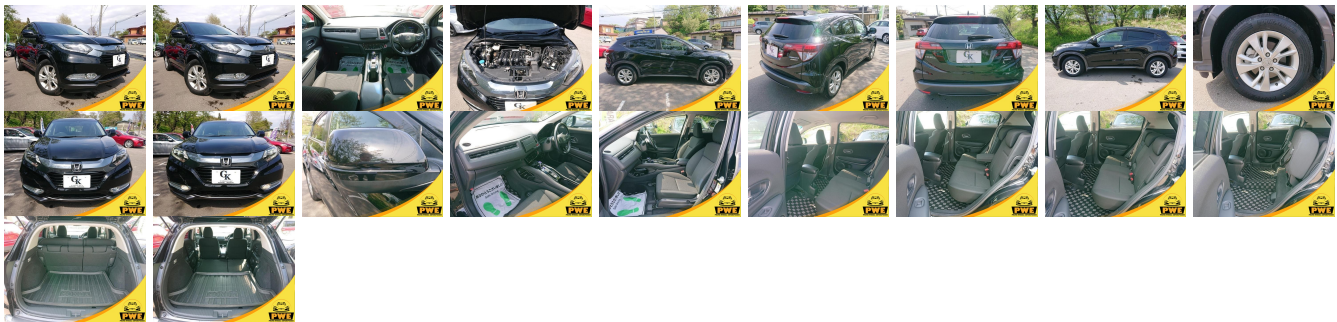

Vehicle Information

PWE 1355

HONDA First Registration Year: 2014-03
 Manufacture Year: 2014-03

Model: VEZEL HYBRID X **Chassis No:** RU4-106**** **Transmission:** Automatic **Exterior:**
Grade: 4.5 **Engine:** **Mileage:** 125,000 **Interior:**
Fuel: Hybrid **Seats:** 5 **Engine Capacity:** 1,500
Drive Train: 4WD **Color:** BLACK

Vehicle Options:

Pwr Steering	Pwr Wind	Pwr Mirrors	Center Lock
Air Cond	Reverse Camera	Pwr Slide Door	Easy Closer
Cruise Control	ABS	Air Bag	Fog Lamps
HID Head Lamps	LED Head Lamps	Spare Key	Remote Key
Push Start	Seat Heater	Pwr Seat	Leather Seat
Floor Mat	Sun Roof	Alloy Wheels	Grill Guard
Rear Wiper	Rear Spoiler	Stereo	Navi/TV
Car CD	Car MD	AUX	Spare Tire
Spare Tire Case	Puncture Repairing Kit	Tool	Jack
Operators Manual	Maint. Record		