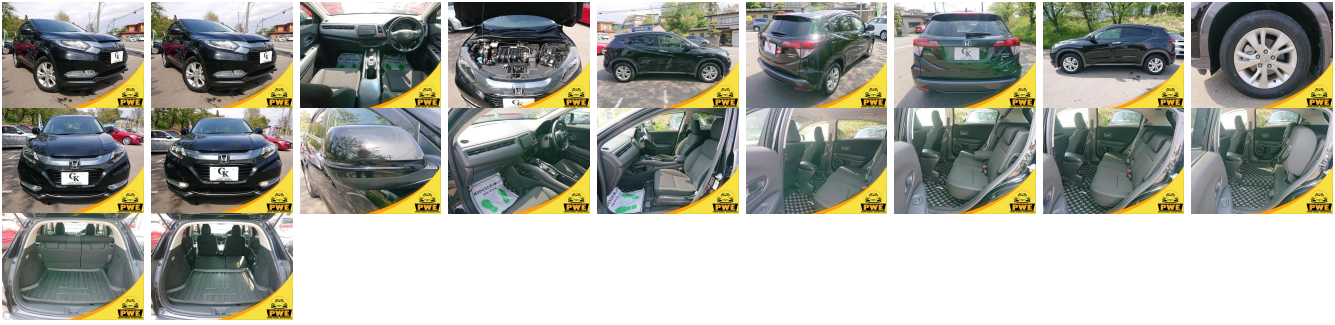

## Vehicle Information

PWE 1355

HONDA

**First Registration Year:** 2014-03  
**Manufacture Year:** 2014-03

**Model:** VEZEL HYBRID X    **Chassis No:** RU4-106\*\*\*\*    **Transmission:** Automatic    **Exterior:**  
**Grade:** 4.5    **Engine:**    **Mileage:** 125,000    **Interior:**  
**Fuel:** Hybrid    **Seats:** 5    **Engine Capacity:** 1,500  
**Drive Train:** 4WD    **Color:** BLACK

## Vehicle Options:

Pwr Steering	Pwr Wind	Pwr Mirrors	Center Lock
Air Cond	Reverse Camera	Pwr Slide Door	Easy Closer
Cruise Control	ABS	Air Bag	Fog Lamps
HID Head Lamps	LED Head Lamps	Spare Key	Remote Key
Push Start	Seat Heater	Pwr Seat	Leather Seat
Floor Mat	Sun Roof	Alloy Wheels	Grill Guard
Rear Wiper	Rear Spoiler	Stereo	Navi/TV
Car CD	Car MD	AUX	Spare Tire
Spare Tire Case	Puncture Repairing Kit	Tool	Jack
Operators Manual	Maint. Record		