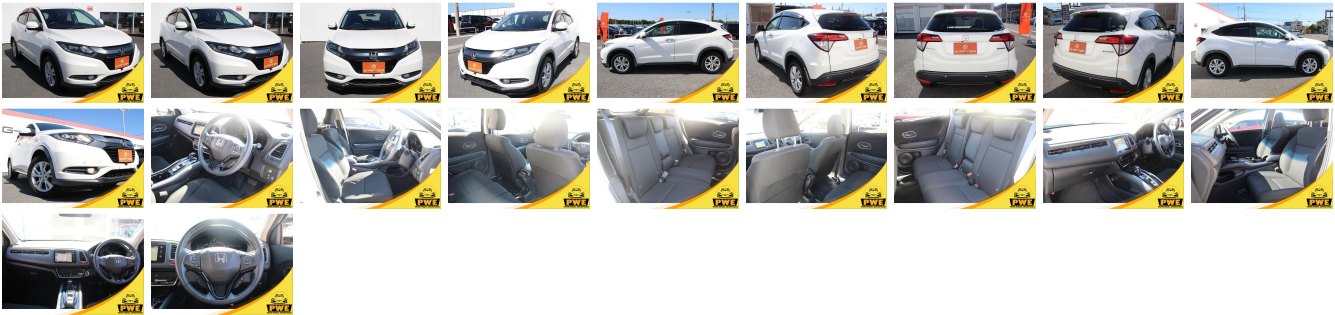

Vehicle Information

PWE 1200

HONDA

First Registration Year: 2015-05
Manufacture Year: 2015-05

Model: VEZEL HYBRID X **Chassis No:** RU3-112**** **Transmission:** Automatic **Exterior:**
Grade: 4.5 **Engine:** **Mileage:** 35,628 **Interior:**
Fuel: Hybrid **Seats:** 5 **Engine Capacity:** 1,500
Drive Train: 2WD **Color:** PEARL WHITE

Vehicle Options:

Pwr Steering	Pwr Wind	Pwr Mirrors	Center Lock
Air Cond	Reverse Camera	Pwr Slide Door	Easy Closer
Cruise Control	ABS	Air Bag	Fog Lamps
HID Head Lamps	LED Head Lamps	Spare Key	Remote Key
Push Start	Seat Heater	Pwr Seat	Leather Seat
Floor Mat	Sun Roof	Alloy Wheels	Grill Guard
Rear Wiper	Rear Spoiler	Stereo	Navi/TV
Car CD	Car MD	AUX	Spare Tire
Spare Tire Case	Puncture Repairing Kit	Tool	Jack
Operators Manual	Maint. Record		