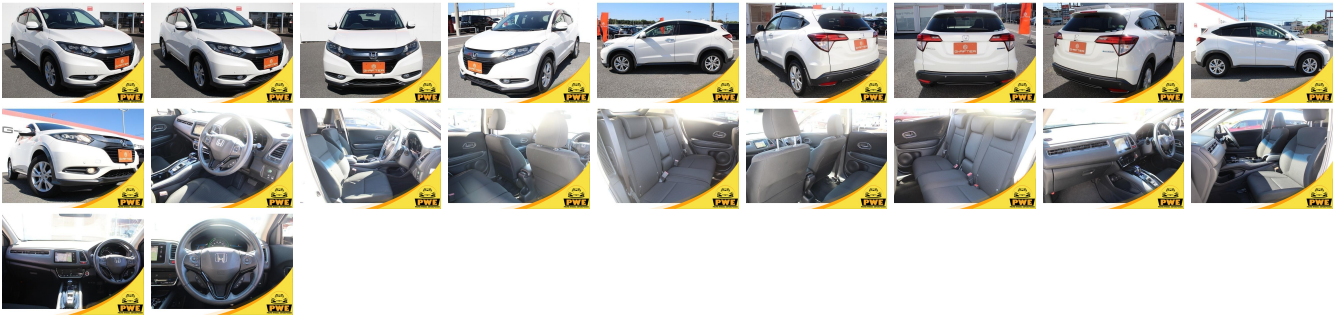

## Vehicle Information

PWE 1200

HONDA

**First Registration Year:** 2015-05  
**Manufacture Year:** 2015-05

**Model:** VEZEL HYBRID X    **Chassis No:** RU3-112\*\*\*\*    **Transmission:** Automatic    **Exterior:**  
**Grade:** 4.5    **Engine:**    **Mileage:** 35,628    **Interior:**  
**Fuel:** Hybrid    **Seats:** 5    **Engine Capacity:** 1,500  
**Drive Train:** 2WD    **Color:** PEARL WHITE

## Vehicle Options:

Pwr Steering	Pwr Wind	Pwr Mirrors	Center Lock
Air Cond	Reverse Camera	Pwr Slide Door	Easy Closer
Cruise Control	ABS	Air Bag	Fog Lamps
HID Head Lamps	LED Head Lamps	Spare Key	Remote Key
Push Start	Seat Heater	Pwr Seat	Leather Seat
Floor Mat	Sun Roof	Alloy Wheels	Grill Guard
Rear Wiper	Rear Spoiler	Stereo	Navi/TV
Car CD	Car MD	AUX	Spare Tire
Spare Tire Case	Puncture Repairing Kit	Tool	Jack
Operators Manual	Maint. Record		