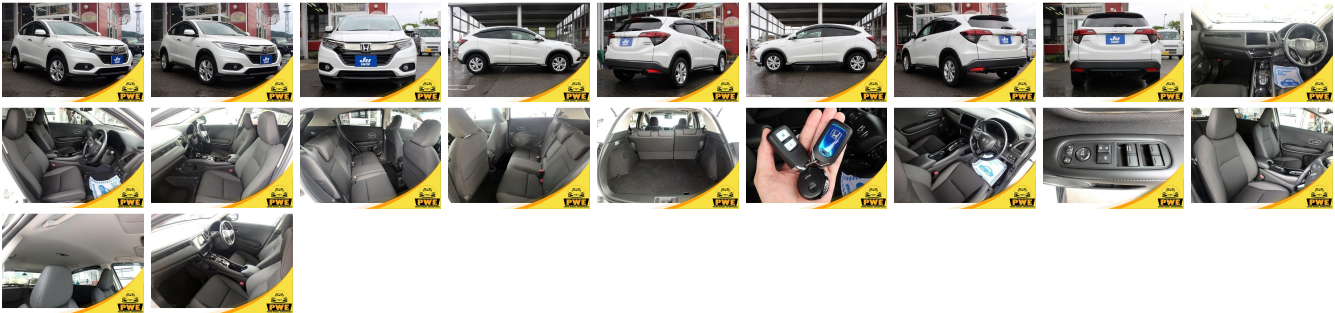

Vehicle Information

PWE 1202

HONDA

First Registration Year: 2020-11
 Manufacture Year: 2020-11

Model: VEZEL HYBRID X HONDA SENSING
Chassis No: RU4-131****
Engine:
Transmission: Automatic
Mileage: 44,085
Exterior:
Interior:
Grade: 4.5
Seats: 5
Engine Capacity: 1,500
Fuel: Hybrid
Color: WHITE M
Drive Train: 4WD

Vehicle Options:

Pwr Steering	Pwr Wind	Pwr Mirrors	Center Lock
Air Cond	Reverse Camera	Pwr Slide Door	Easy Closer
Cruise Control	ABS	Air Bag	Fog Lamps
HID Head Lamps	LED Head Lamps	Spare Key	Remote Key
Push Start	Seat Heater	Pwr Seat	Leather Seat
Floor Mat	Sun Roof	Alloy Wheels	Grill Guard
Rear Wiper	Rear Spoiler	Stereo	Navi/TV
Car CD	Car MD	AUX	Spare Tire
Spare Tire Case	Puncture Repairing Kit	Tool	Jack
Operators Manual	Maint. Record		