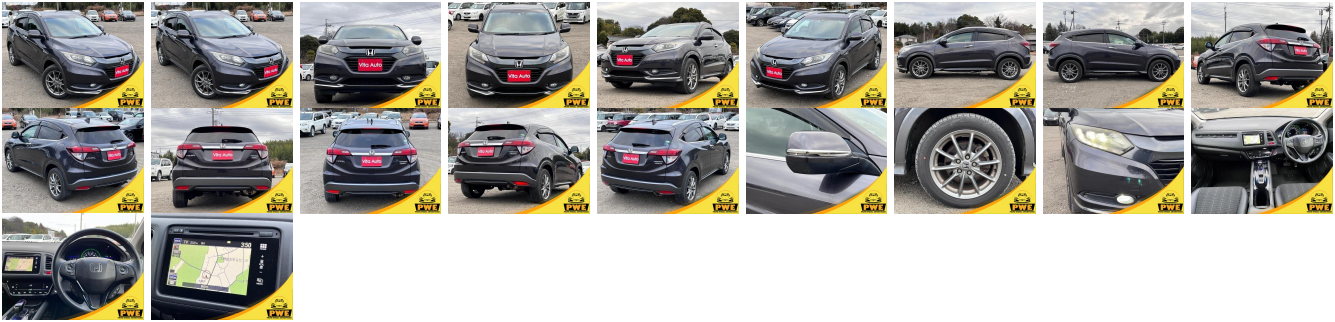

Vehicle Information

PWE 1352

HONDA

First Registration Year: 2013-12
Manufacture Year: 2013-12

Model: VEZEL HYBRID X L PACKAGE **Chassis No:** RU4-102**** **Transmission:** Automatic **Exterior:**
Grade: 4.5 **Engine:** **Mileage:** 120,553 **Interior:**
Fuel: Hybrid **Seats:** 5 **Engine Capacity:** 1,500
Drive Train: 4WD **Color:** BLACK

Vehicle Options:

| | | | |
|------------------|------------------------|----------------|--------------|
| Pwr Steering | Pwr Wind | Pwr Mirrors | Center Lock |
| Air Cond | Reverse Camera | Pwr Slide Door | Easy Closer |
| Cruise Control | ABS | Air Bag | Fog Lamps |
| HID Head Lamps | LED Head Lamps | Spare Key | Remote Key |
| Push Start | Seat Heater | Pwr Seat | Leather Seat |
| Floor Mat | Sun Roof | Alloy Wheels | Grill Guard |
| Rear Wiper | Rear Spoiler | Stereo | Navi/TV |
| Car CD | Car MD | AUX | Spare Tire |
| Spare Tire Case | Puncture Repairing Kit | Tool | Jack |
| Operators Manual | Maint. Record | | |