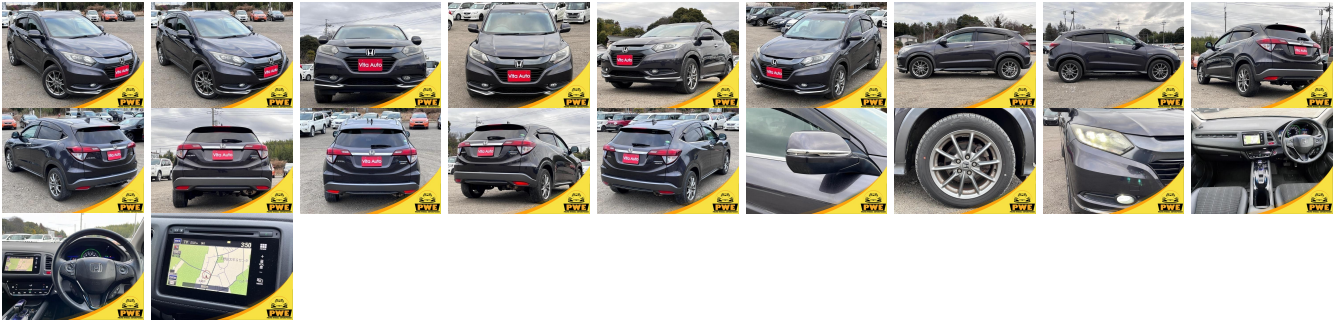

Vehicle Information

PWE 1352

HONDA

First Registration Year: 2013-12
Manufacture Year: 2013-12

Model: VEZEL HYBRID X L PACKAGE **Chassis No:** RU4-102**** **Transmission:** Automatic **Exterior:**
Grade: 4.5 **Engine:** **Mileage:** 120,553 **Interior:**
Fuel: Hybrid **Seats:** 5 **Engine Capacity:** 1,500
Drive Train: 4WD **Color:** BLACK

Vehicle Options:

Pwr Steering	Pwr Wind	Pwr Mirrors	Center Lock
Air Cond	Reverse Camera	Pwr Slide Door	Easy Closer
Cruise Control	ABS	Air Bag	Fog Lamps
HID Head Lamps	LED Head Lamps	Spare Key	Remote Key
Push Start	Seat Heater	Pwr Seat	Leather Seat
Floor Mat	Sun Roof	Alloy Wheels	Grill Guard
Rear Wiper	Rear Spoiler	Stereo	Navi/TV
Car CD	Car MD	AUX	Spare Tire
Spare Tire Case	Puncture Repairing Kit	Tool	Jack
Operators Manual	Maint. Record		