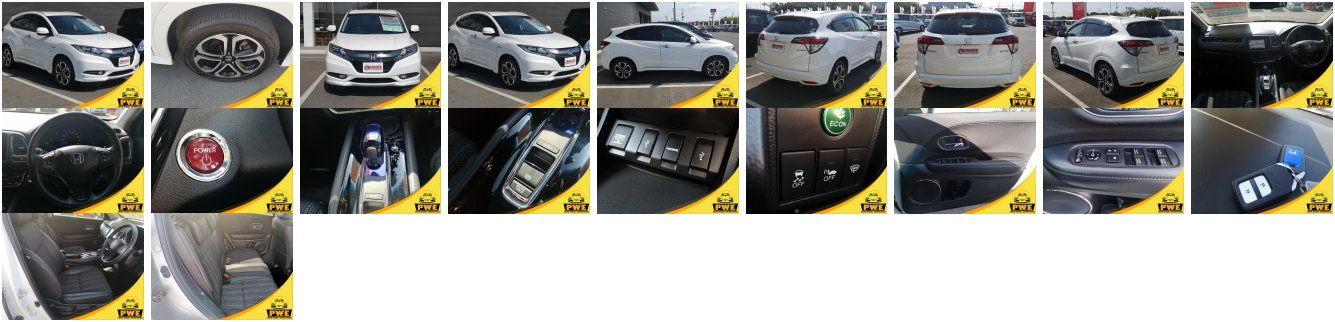

Vehicle Information

PWE 1184

HONDA

First Registration Year: 2015-09
Manufacture Year: 2015-09

| | | | | | | | |
|---------------------|----------------|--------------------|-------------|-------------------------|-------------|------------------|--|
| Model: | VEZEL HYBRID Z | Chassis No: | RU3-109**** | Transmission: | CVT | Exterior: | |
| Grade: | 4.5 | Engine: | | Mileage: | 60,000 | Interior: | |
| Fuel: | Hybrid | Seats: | 5 | Engine Capacity: | 1,500 | | |
| Drive Train: | 2WD | | | Color: | PEARL WHITE | | |

Vehicle Options:

| | | | |
|------------------|------------------------|----------------|--------------|
| Pwr Steering | Pwr Wind | Pwr Mirrors | Center Lock |
| Air Cond | Reverse Camera | Pwr Slide Door | Easy Closer |
| Cruise Control | ABS | Air Bag | Fog Lamps |
| HID Head Lamps | LED Head Lamps | Spare Key | Remote Key |
| Push Start | Seat Heater | Pwr Seat | Leather Seat |
| Floor Mat | Sun Roof | Alloy Wheels | Grill Guard |
| Rear Wiper | Rear Spoiler | Stereo | Navi/TV |
| Car CD | Car MD | AUX | Spare Tire |
| Spare Tire Case | Puncture Repairing Kit | Tool | Jack |
| Operators Manual | Maint. Record | | |