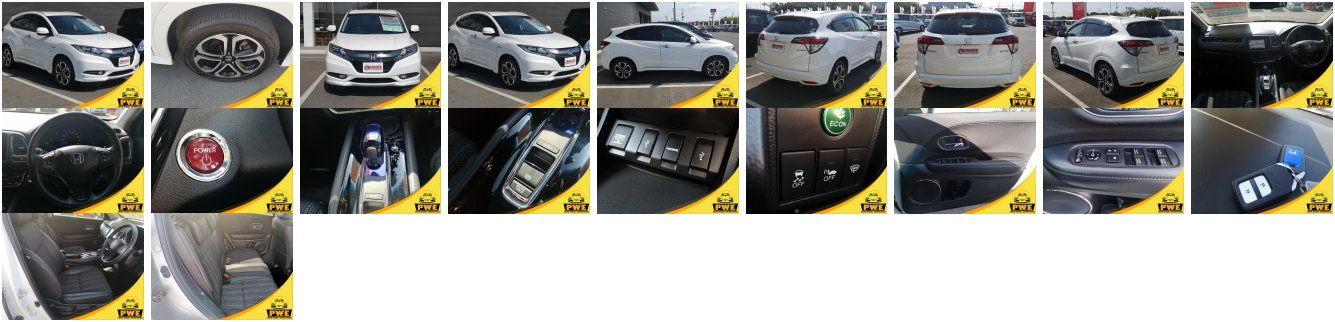

## Vehicle Information

PWE 1184

HONDA

**First Registration Year:** 2015-09  
**Manufacture Year:** 2015-09

<b>Model:</b>	VEZEL HYBRID Z	<b>Chassis No:</b>	RU3-109****	<b>Transmission:</b>	CVT	<b>Exterior:</b>	
<b>Grade:</b>	4.5	<b>Engine:</b>		<b>Mileage:</b>	60,000	<b>Interior:</b>	
<b>Fuel:</b>	Hybrid	<b>Seats:</b>	5	<b>Engine Capacity:</b>	1,500		
<b>Drive Train:</b>	2WD			<b>Color:</b>	PEARL WHITE		

## Vehicle Options:

Pwr Steering	Pwr Wind	Pwr Mirrors	Center Lock
Air Cond	Reverse Camera	Pwr Slide Door	Easy Closer
Cruise Control	ABS	Air Bag	Fog Lamps
HID Head Lamps	LED Head Lamps	Spare Key	Remote Key
Push Start	Seat Heater	Pwr Seat	Leather Seat
Floor Mat	Sun Roof	Alloy Wheels	Grill Guard
Rear Wiper	Rear Spoiler	Stereo	Navi/TV
Car CD	Car MD	AUX	Spare Tire
Spare Tire Case	Puncture Repairing Kit	Tool	Jack
Operators Manual	Maint. Record		