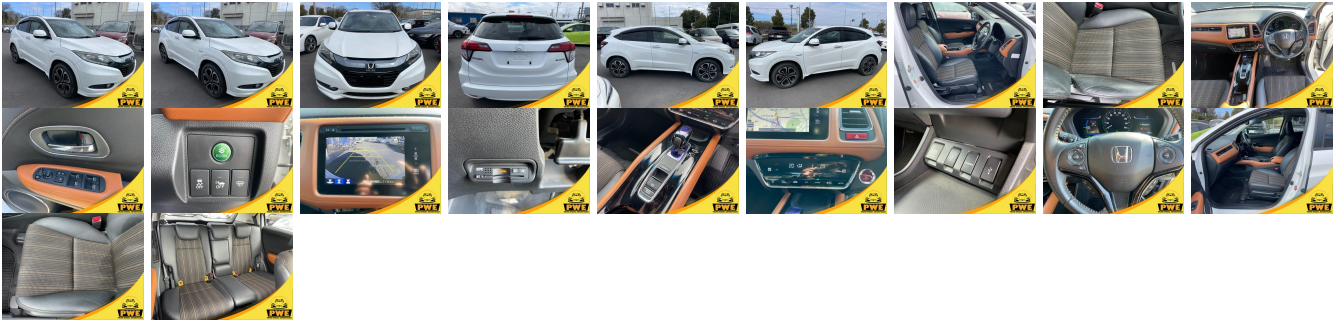

## Vehicle Information

PWE 1351

HONDA

**First Registration Year:** 2015-01  
**Manufacture Year:** 2015-01

<b>Model:</b>	VEZEL HYBRID Z	<b>Chassis No:</b>	RU3-108****	<b>Transmission:</b>	Automatic	<b>Exterior:</b>	
<b>Grade:</b>	4.5	<b>Engine:</b>		<b>Mileage:</b>	103,400	<b>Interior:</b>	
<b>Fuel:</b>	Hybrid	<b>Seats:</b>	5	<b>Engine Capacity:</b>	1,500		
<b>Drive Train:</b>	2WD			<b>Color:</b>	PEARL WHITE		

## Vehicle Options:

Pwr Steering	Pwr Wind	Pwr Mirrors	Center Lock
Air Cond	Reverse Camera	Pwr Slide Door	Easy Closer
Cruise Control	ABS	Air Bag	Fog Lamps
HID Head Lamps	LED Head Lamps	Spare Key	Remote Key
Push Start	Seat Heater	Pwr Seat	Leather Seat
Floor Mat	Sun Roof	Alloy Wheels	Grill Guard
Rear Wiper	Rear Spoiler	Stereo	Navi/TV
Car CD	Car MD	AUX	Spare Tire
Spare Tire Case	Puncture Repairing Kit	Tool	Jack
Operators Manual	Maint. Record		