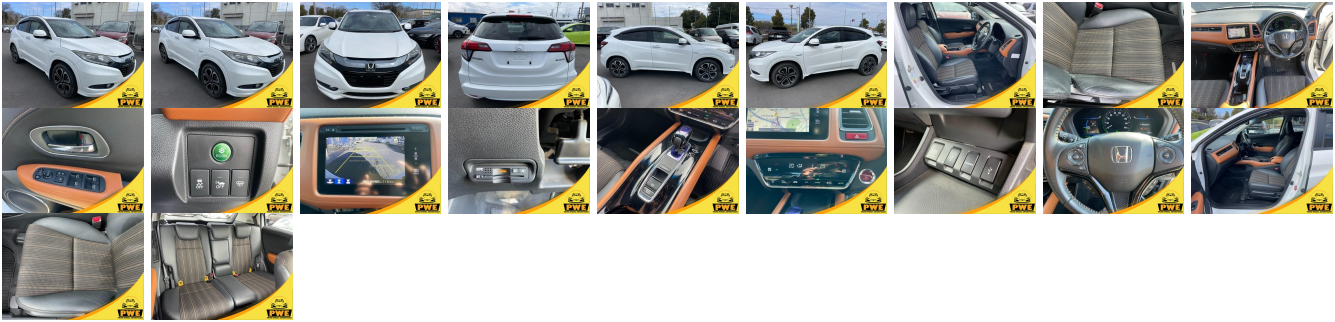

Vehicle Information

PWE 1351

HONDA

First Registration Year: 2015-01
Manufacture Year: 2015-01

Model:	VEZEL HYBRID Z	Chassis No:	RU3-108****	Transmission:	Automatic	Exterior:	
Grade:	4.5	Engine:		Mileage:	103,400	Interior:	
Fuel:	Hybrid	Seats:	5	Engine Capacity:	1,500		
Drive Train:	2WD			Color:	PEARL WHITE		

Vehicle Options:

Pwr Steering	Pwr Wind	Pwr Mirrors	Center Lock
Air Cond	Reverse Camera	Pwr Slide Door	Easy Closer
Cruise Control	ABS	Air Bag	Fog Lamps
HID Head Lamps	LED Head Lamps	Spare Key	Remote Key
Push Start	Seat Heater	Pwr Seat	Leather Seat
Floor Mat	Sun Roof	Alloy Wheels	Grill Guard
Rear Wiper	Rear Spoiler	Stereo	Navi/TV
Car CD	Car MD	AUX	Spare Tire
Spare Tire Case	Puncture Repairing Kit	Tool	Jack
Operators Manual	Maint. Record		