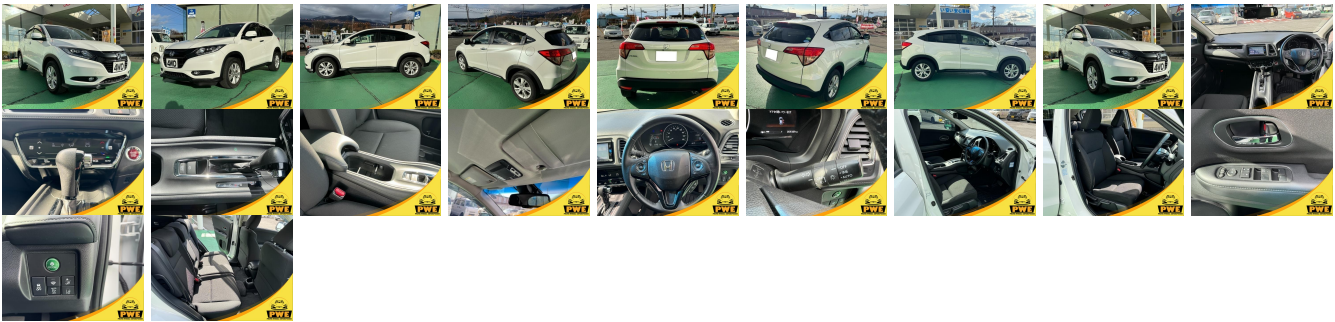

Vehicle Information

PWE 1193

HONDA

First Registration Year: 2017-08
Manufacture Year: 2017-08

Model:	VEZEL X HONDA SENSING	Chassis No:	RU2-124****	Transmission:	Automatic	Exterior:	
Grade:	4.5	Engine:		Mileage:	59,390	Interior:	
Fuel:	Petrol	Seats:	5	Engine Capacity:	1,500		
Drive Train:	4WD			Color:	PEARL		

Vehicle Options:

Pwr Steering	Pwr Wind	Pwr Mirrors	Center Lock
Air Cond	Reverse Camera	Pwr Slide Door	Easy Closer
Cruise Control	ABS	Air Bag	Fog Lamps
HID Head Lamps	LED Head Lamps	Spare Key	Remote Key
Push Start	Seat Heater	Pwr Seat	Leather Seat
Floor Mat	Sun Roof	Alloy Wheels	Grill Guard
Rear Wiper	Rear Spoiler	Stereo	Navi/TV
Car CD	Car MD	AUX	Spare Tire
Spare Tire Case	Puncture Repairing Kit	Tool	Jack
Operators Manual	Maint. Record		