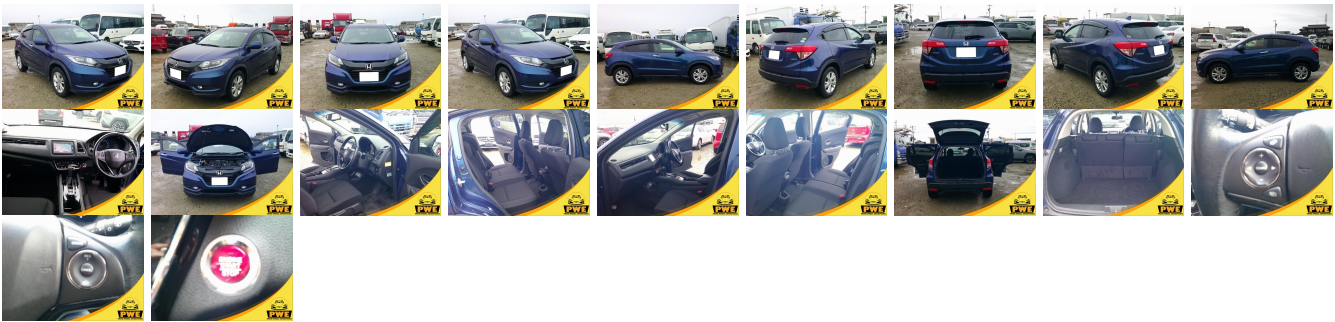

Vehicle Information

PWE 1356

HONDA

First Registration Year: 2017-07
 Manufacture Year: 2017-07

Model:	VEZEL X HONDA SENSING	Chassis No:	RU2-124****	Transmission:	Automatic	Exterior:	
Grade:	4.5	Engine:		Mileage:	92,503	Interior:	
Fuel:	Petrol	Seats:	5	Engine Capacity:	1,500		
Drive Train:	4WD			Color:	BLUE M		

Vehicle Options:

Pwr Steering	Pwr Wind	Pwr Mirrors	Center Lock
Air Cond	Reverse Camera	Pwr Slide Door	Easy Closer
Cruise Control	ABS	Air Bag	Fog Lamps
HID Head Lamps	LED Head Lamps	Spare Key	Remote Key
Push Start	Seat Heater	Pwr Seat	Leather Seat
Floor Mat	Sun Roof	Alloy Wheels	Grill Guard
Rear Wiper	Rear Spoiler	Stereo	Navi/TV
Car CD	Car MD	AUX	Spare Tire
Spare Tire Case	Puncture Repairing Kit	Tool	Jack
Operators Manual	Maint. Record		