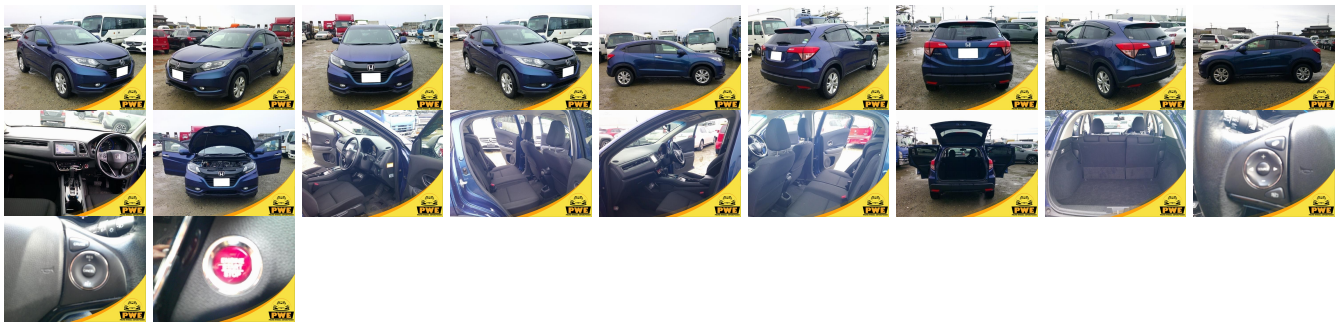

Vehicle Information

PWE 1356

HONDA

First Registration Year: 2017-07
 Manufacture Year: 2017-07

Model:	VEZEL X HONDA SENSING	Chassis No:	RU2-124****	Transmission:	Automatic	Exterior:	
Grade:	4.5	Engine:		Mileage:	92,503	Interior:	
Fuel:	Petrol	Seats:	5	Engine Capacity:	1,500		
Drive Train:	4WD			Color:	BLUE M		

Vehicle Options:

Pwr Steering	Pwr Wind	Pwr Mirrors	Center Lock
Air Cond	Reverse Camera	Pwr Slide Door	Easy Closer
Cruise Control	ABS	Air Bag	Fog Lamps
HID Head Lamps	LED Head Lamps	Spare Key	Remote Key
Push Start	Seat Heater	Pwr Seat	Leather Seat
Floor Mat	Sun Roof	Alloy Wheels	Grill Guard
Rear Wiper	Rear Spoiler	Stereo	Navi/TV
Car CD	Car MD	AUX	Spare Tire
Spare Tire Case	Puncture Repairing Kit	Tool	Jack
Operators Manual	Maint. Record		