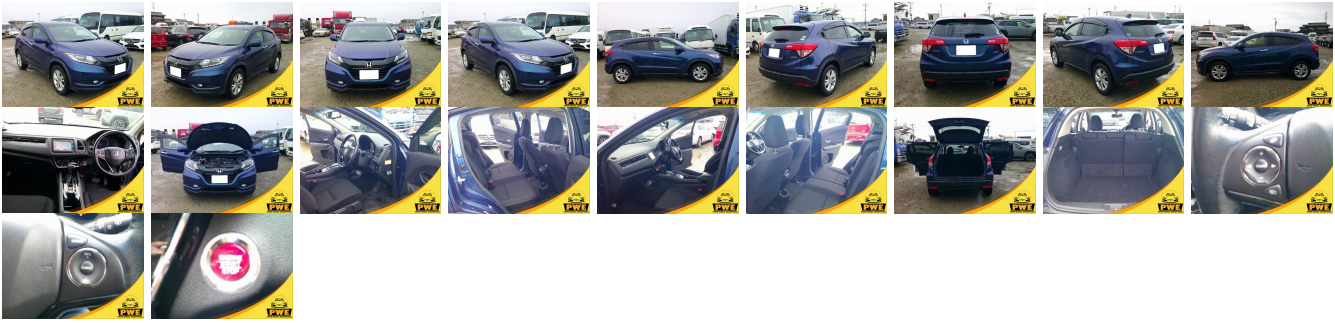

Vehicle Information

PWE 1356

HONDA

First Registration Year: 2017-07
Manufacture Year: 2017-07

Model:	VEZEL X HONDA SENSING	Chassis No:	RU2-124****	Transmission:	Automatic	Exterior:	
Grade:	4.5	Engine:		Mileage:	92,503	Interior:	
Fuel:	Petrol	Seats:	5	Engine Capacity:	1,500		
Drive Train:	4WD			Color:	BLUE M		

Vehicle Options:

Pwr Steering	Pwr Wind	Pwr Mirrors	Center Lock
Air Cond	Reverse Camera	Pwr Slide Door	Easy Closer
Cruise Control	ABS	Air Bag	Fog Lamps
HID Head Lamps	LED Head Lamps	Spare Key	Remote Key
Push Start	Seat Heater	Pwr Seat	Leather Seat
Floor Mat	Sun Roof	Alloy Wheels	Grill Guard
Rear Wiper	Rear Spoiler	Stereo	Navi/TV
Car CD	Car MD	AUX	Spare Tire
Spare Tire Case	Puncture Repairing Kit	Tool	Jack
Operators Manual	Maint. Record		