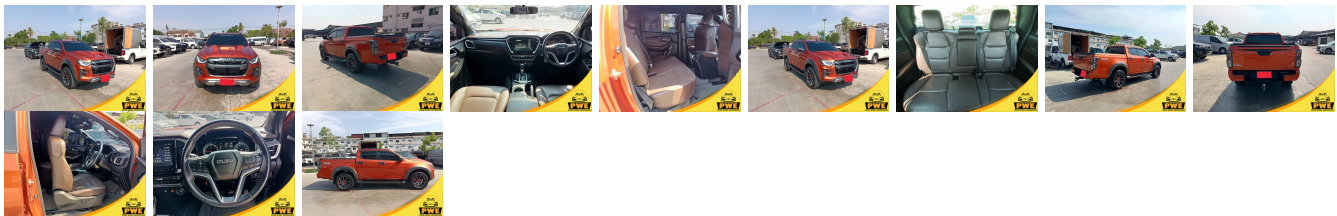

**Vehicle Information**

**PWE 1541**

TOYOTA

**First Registration Year:** 2021-01  
**Manufacture Year:** 2021-01

**Model:** D-Max      **Chassis No:** MP1TFS40JXXXXXX      **Transmission:** Automatic      **Exterior:**  
**Grade:** 4.5      **Engine:**      **Mileage:** 50,100      **Interior:**  
**Fuel:** Diesel      **Seats:** 5      **Engine Capacity:** 3,000  
**Drive Train:** 4WD      **Color:** ORANGE

**Vehicle Options:**

Pwr Steering	Pwr Wind	Pwr Mirrors	Center Lock
Air Cond	Reverse Camera	Pwr Slide Door	Easy Closer
Cruise Control	ABS	Air Bag	Fog Lamps
HID Head Lamps	LED Head Lamps	Spare Key	Remote Key
Push Start	Seat Heater	Pwr Seat	Leather Seat
Floor Mat	Sun Roof	Alloy Wheels	Grill Guard
Rear Wiper	Rear Spoiler	Stereo	Navi/TV
Car CD	Car MD	AUX	Spare Tire
Spare Tire Case	Puncture Repairing Kit	Tool	Jack
Operators Manual	Maint. Record		