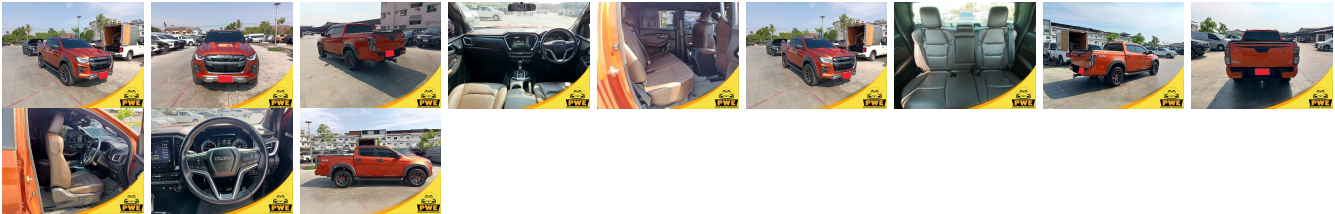

Vehicle Information

PWE 1541

TOYOTA

First Registration Year: 2021-01
Manufacture Year: 2021-01

Model: D-Max **Chassis No:** MP1TFS40JXXXXX **Transmission:** Automatic **Exterior:**
Grade: 4.5 **Engine:** **Mileage:** 50,100 **Interior:**
Fuel: Diesel **Seats:** 5 **Engine Capacity:** 3,000
Drive Train: 4WD **Color:** ORANGE

Vehicle Options:

Pwr Steering	Pwr Wind	Pwr Mirrors	Center Lock
Air Cond	Reverse Camera	Pwr Slide Door	Easy Closer
Cruise Control	ABS	Air Bag	Fog Lamps
HID Head Lamps	LED Head Lamps	Spare Key	Remote Key
Push Start	Seat Heater	Pwr Seat	Leather Seat
Floor Mat	Sun Roof	Alloy Wheels	Grill Guard
Rear Wiper	Rear Spoiler	Stereo	Navi/TV
Car CD	Car MD	AUX	Spare Tire
Spare Tire Case	Puncture Repairing Kit	Tool	Jack
Operators Manual	Maint. Record		