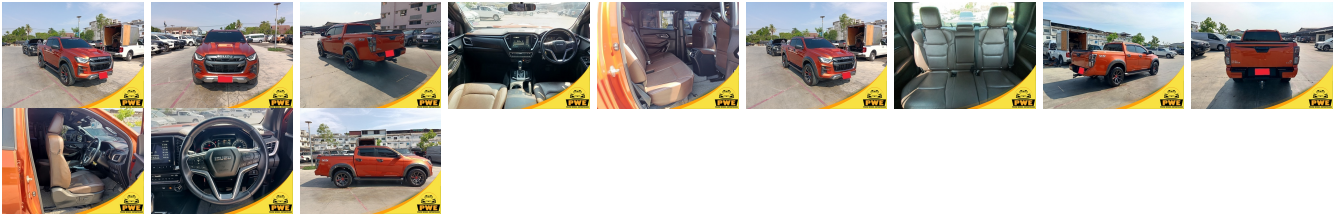

## Vehicle Information

PWE 1541

TOYOTA

**First Registration Year:** 2021-01  
**Manufacture Year:** 2021-01

**Model:** D-Max      **Chassis No:** MP1TFS40JXXXXX      **Transmission:** Automatic      **Exterior:**  
**Grade:** 4.5      **Engine:**      **Mileage:** 50,100      **Interior:**  
**Fuel:** Diesel      **Seats:** 5      **Engine Capacity:** 3,000  
**Drive Train:** 4WD      **Color:** ORANGE

## Vehicle Options:

Pwr Steering	Pwr Wind	Pwr Mirrors	Center Lock
Air Cond	Reverse Camera	Pwr Slide Door	Easy Closer
Cruise Control	ABS	Air Bag	Fog Lamps
HID Head Lamps	LED Head Lamps	Spare Key	Remote Key
Push Start	Seat Heater	Pwr Seat	Leather Seat
Floor Mat	Sun Roof	Alloy Wheels	Grill Guard
Rear Wiper	Rear Spoiler	Stereo	Navi/TV
Car CD	Car MD	AUX	Spare Tire
Spare Tire Case	Puncture Repairing Kit	Tool	Jack
Operators Manual	Maint. Record		

**\$23,900**