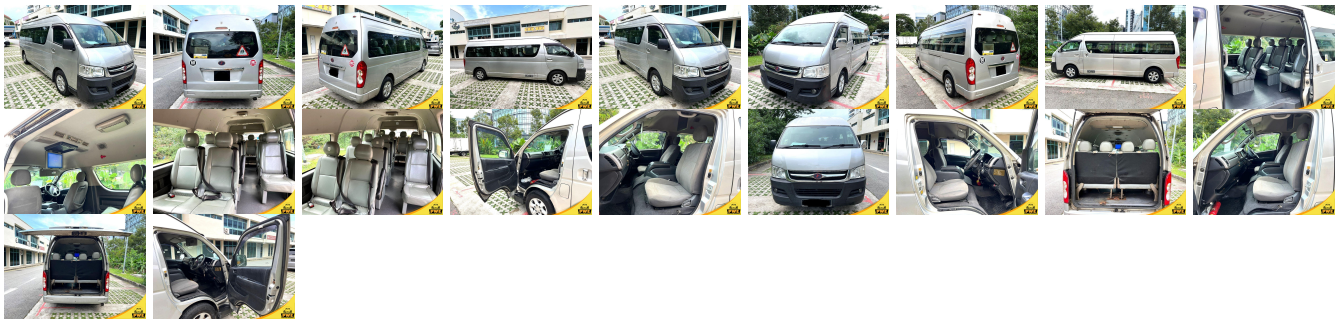

**Vehicle Information**

**PWE 1715**

JOYLONG

**First Registration Year:** 2013-12  
**Manufacture Year:** 2013-12

**Model:** HKL6540RCLWB **Chassis No:** LJSKA3BG4DD\*\***Transmission:** Manual **Exterior:**  
**Grade:** 4.5 **Engine:** **Mileage:** 73,000 **Interior:**  
**Fuel:** Diesel **Seats:** 15 **Engine Capacity:** 2,800  
**Drive Train:** 2WD **Color:** SILVER

**Vehicle Options:**

Pwr Steering	Pwr Wind	Pwr Mirrors	Center Lock
Air Cond	Reverse Camera	Pwr Slide Door	Easy Closer
Cruise Control	ABS	Air Bag	Fog Lamps
HID Head Lamps	LED Head Lamps	Spare Key	Remote Key
Push Start	Seat Heater	Pwr Seat	Leather Seat
Floor Mat	Sun Roof	Alloy Wheels	Grill Guard
Rear Wiper	Rear Spoiler	Stereo	Navi/TV
Car CD	Car MD	AUX	Spare Tire
Spare Tire Case	Puncture Repairing Kit	Tool	Jack
Operators Manual	Maint. Record		