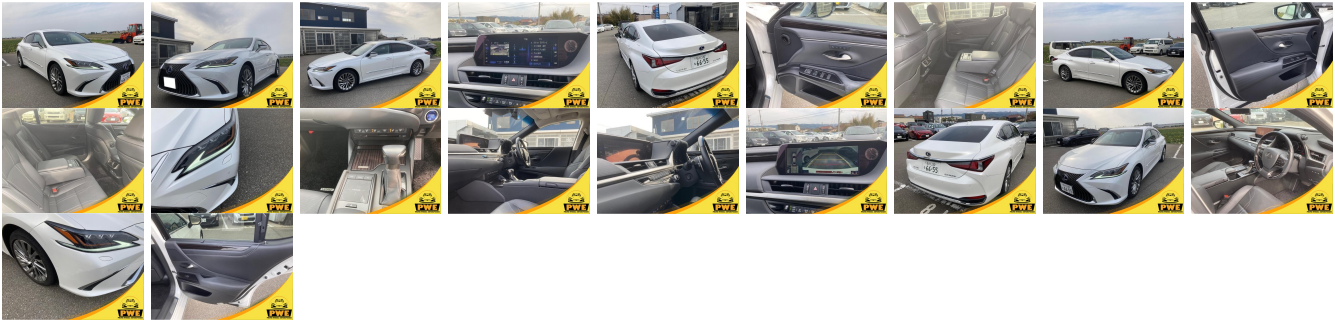

Vehicle Information

PWE 1755

LEXUS

First Registration Year: 2021-06
 Manufacture Year: 2021-06

Model:	ES ES300H VERSION L	Chassis No:	AXZH11- 102****	Transmission:	Automatic	Exterior:	
Grade:	4.5	Engine:		Mileage:	36,810	Interior:	
Fuel:	Hybrid	Seats:	5	Engine Capacity:	2,500		
Drive Train:	2WD			Color:	WHITE		

Vehicle Options:

Pwr Steering	Pwr Wind	Pwr Mirrors	Center Lock
Air Cond	Reverse Camera	Pwr Slide Door	Easy Closer
Cruise Control	ABS	Air Bag	Fog Lamps
HID Head Lamps	LED Head Lamps	Spare Key	Remote Key
Push Start	Seat Heater	Pwr Seat	Leather Seat
Floor Mat	Sun Roof	Alloy Wheels	Grill Guard
Rear Wiper	Rear Spoiler	Stereo	Navi/TV
Car CD	Car MD	AUX	Spare Tire
Spare Tire Case	Puncture Repairing Kit	Tool	Jack
Operators Manual	Maint. Record		