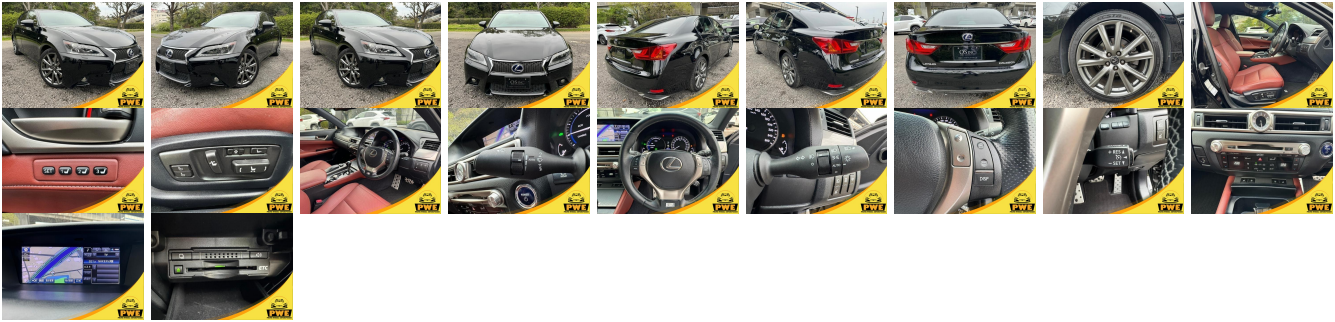

## Vehicle Information

PWE 1748

LEXUS

**First Registration Year:** 2012-04  
**Manufacture Year:** 2012-04

<b>Model:</b>	GS GS450H F SPORT	<b>Chassis No:</b>	GWL10-602****	<b>Transmission:</b>	Automatic	<b>Exterior:</b>	
<b>Grade:</b>	4.5	<b>Engine:</b>		<b>Mileage:</b>	86,000	<b>Interior:</b>	
<b>Fuel:</b>	Hybrid	<b>Seats:</b>	5	<b>Engine Capacity:</b>	3,500		
<b>Drive Train:</b>	2WD			<b>Color:</b>	BLACK		

## Vehicle Options:

Pwr Steering	Pwr Wind	Pwr Mirrors	Center Lock
Air Cond	Reverse Camera	Pwr Slide Door	Easy Closer
Cruise Control	ABS	Air Bag	Fog Lamps
HID Head Lamps	LED Head Lamps	Spare Key	Remote Key
Push Start	Seat Heater	Pwr Seat	Leather Seat
Floor Mat	Sun Roof	Alloy Wheels	Grill Guard
Rear Wiper	Rear Spoiler	Stereo	Navi/TV
Car CD	Car MD	AUX	Spare Tire
Spare Tire Case	Puncture Repairing Kit	Tool	Jack
Operators Manual	Maint. Record		