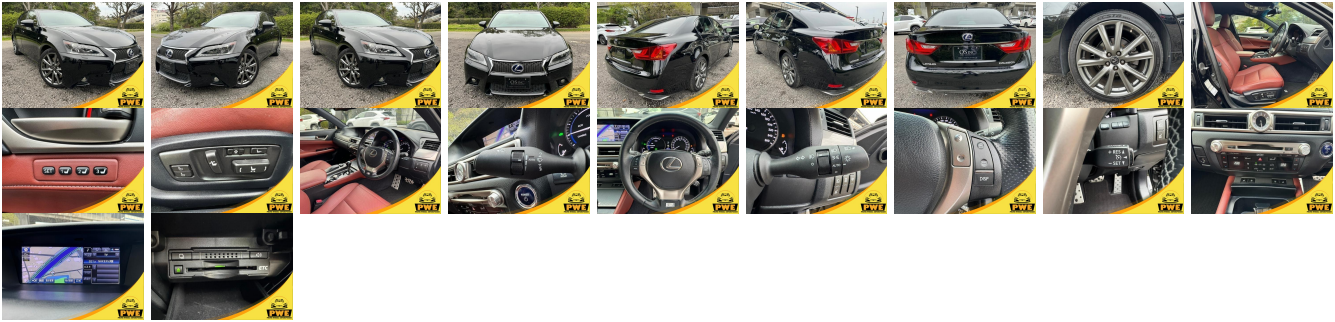

Vehicle Information

PWE 1748

LEXUS

First Registration Year: 2012-04
Manufacture Year: 2012-04

Model:	GS GS450H F SPORT	Chassis No:	GWL10-602****	Transmission:	Automatic	Exterior:	
Grade:	4.5	Engine:		Mileage:	86,000	Interior:	
Fuel:	Hybrid	Seats:	5	Engine Capacity:	3,500		
Drive Train:	2WD			Color:	BLACK		

Vehicle Options:

Pwr Steering	Pwr Wind	Pwr Mirrors	Center Lock
Air Cond	Reverse Camera	Pwr Slide Door	Easy Closer
Cruise Control	ABS	Air Bag	Fog Lamps
HID Head Lamps	LED Head Lamps	Spare Key	Remote Key
Push Start	Seat Heater	Pwr Seat	Leather Seat
Floor Mat	Sun Roof	Alloy Wheels	Grill Guard
Rear Wiper	Rear Spoiler	Stereo	Navi/TV
Car CD	Car MD	AUX	Spare Tire
Spare Tire Case	Puncture Repairing Kit	Tool	Jack
Operators Manual	Maint. Record		