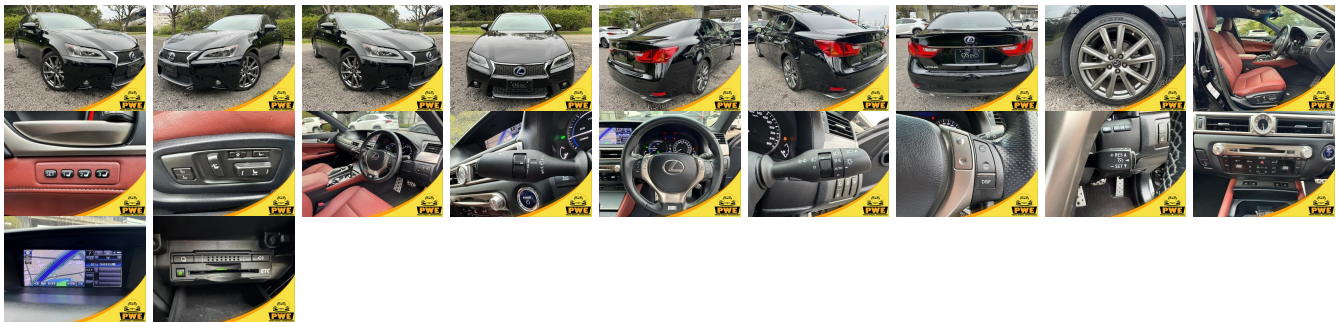

Vehicle Information

PWE 1748

LEXUS First Registration Year: 2012-04
 Manufacture Year: 2012-04

Model: GS GS450H F SPORT **Chassis No:** GWL10-602**** **Transmission:** Automatic **Exterior:**
Grade: 4.5 **Engine:** **Mileage:** 86,000 **Interior:**
Fuel: Hybrid **Seats:** 5 **Engine Capacity:** 3,500
Drive Train: 2WD **Color:** BLACK

Vehicle Options:

Pwr Steering	Pwr Wind	Pwr Mirrors	Center Lock
Air Cond	Reverse Camera	Pwr Slide Door	Easy Closer
Cruise Control	ABS	Air Bag	Fog Lamps
HID Head Lamps	LED Head Lamps	Spare Key	Remote Key
Push Start	Seat Heater	Pwr Seat	Leather Seat
Floor Mat	Sun Roof	Alloy Wheels	Grill Guard
Rear Wiper	Rear Spoiler	Stereo	Navi/TV
Car CD	Car MD	AUX	Spare Tire
Spare Tire Case	Puncture Repairing Kit	Tool	Jack
Operators Manual	Maint. Record		