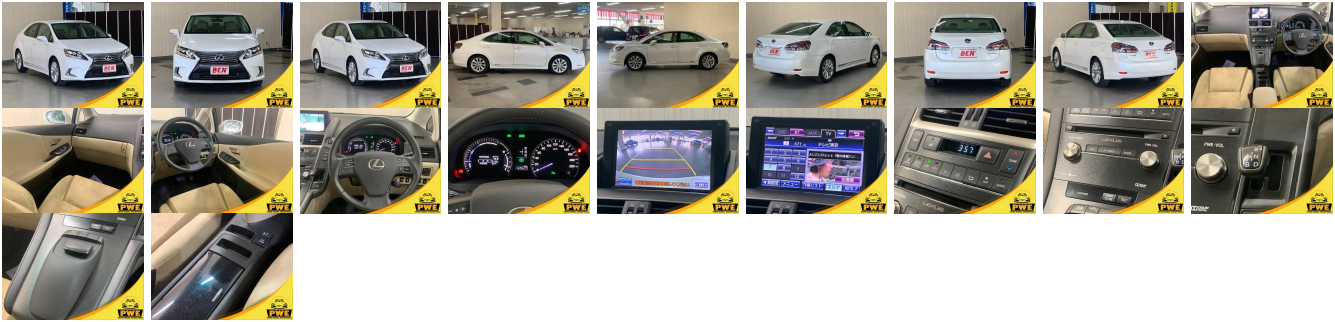

## Vehicle Information

PWE 1762

LEXUS

First Registration Year: 2015-05  
 Manufacture Year: 2015-05

<b>Model:</b>	HS HS250H	<b>Chassis No:</b>	ANF10-208****	<b>Transmission:</b>	Automatic	<b>Exterior:</b>	
<b>Grade:</b>	4.5	<b>Engine:</b>		<b>Mileage:</b>	47,500	<b>Interior:</b>	
<b>Fuel:</b>	Hybrid	<b>Seats:</b>	5	<b>Engine Capacity:</b>	2,400		
<b>Drive Train:</b>	2WD			<b>Color:</b>	PEARL		

## Vehicle Options:

Pwr Steering	Pwr Wind	Pwr Mirrors	Center Lock
Air Cond	Reverse Camera	Pwr Slide Door	Easy Closer
Cruise Control	ABS	Air Bag	Fog Lamps
HID Head Lamps	LED Head Lamps	Spare Key	Remote Key
Push Start	Seat Heater	Pwr Seat	Leather Seat
Floor Mat	Sun Roof	Alloy Wheels	Grill Guard
Rear Wiper	Rear Spoiler	Stereo	Navi/TV
Car CD	Car MD	AUX	Spare Tire
Spare Tire Case	Puncture Repairing Kit	Tool	Jack
Operators Manual	Maint. Record		