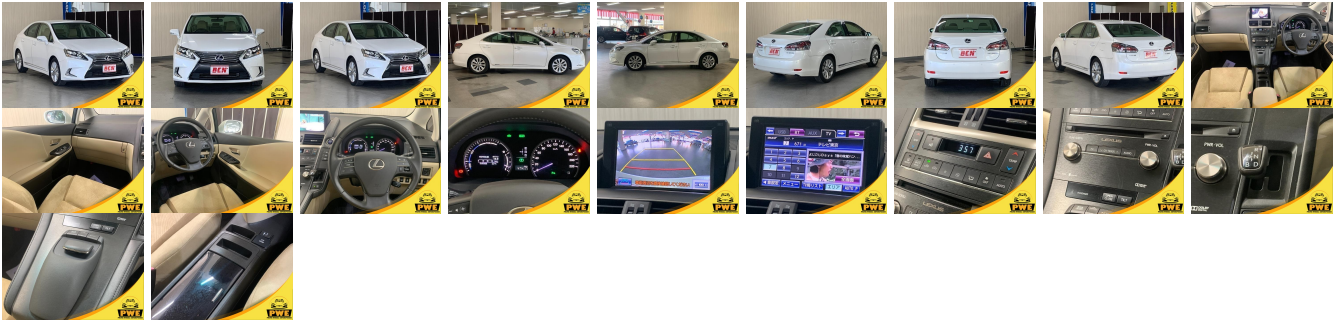

Vehicle Information

PWE 1762

LEXUS

First Registration Year: 2015-05
 Manufacture Year: 2015-05

Model:	HS HS250H	Chassis No:	ANF10-208****	Transmission:	Automatic	Exterior:	
Grade:	4.5	Engine:		Mileage:	47,500	Interior:	
Fuel:	Hybrid	Seats:	5	Engine Capacity:	2,400		
Drive Train:	2WD			Color:	PEARL		

Vehicle Options:

Pwr Steering	Pwr Wind	Pwr Mirrors	Center Lock
Air Cond	Reverse Camera	Pwr Slide Door	Easy Closer
Cruise Control	ABS	Air Bag	Fog Lamps
HID Head Lamps	LED Head Lamps	Spare Key	Remote Key
Push Start	Seat Heater	Pwr Seat	Leather Seat
Floor Mat	Sun Roof	Alloy Wheels	Grill Guard
Rear Wiper	Rear Spoiler	Stereo	Navi/TV
Car CD	Car MD	AUX	Spare Tire
Spare Tire Case	Puncture Repairing Kit	Tool	Jack
Operators Manual	Maint. Record		