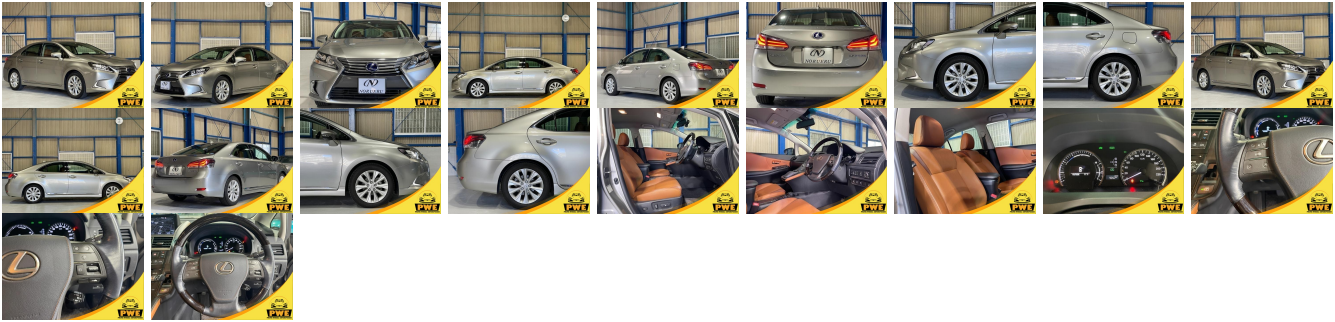

Vehicle Information

PWE 1768

LEXUS

First Registration Year: 2016-12
Manufacture Year: 2016-12

Model:	HS HS250H VERSION I	Chassis No:	ANF10-208****	Transmission:	Automatic	Exterior:	
Grade:	4.5	Engine:		Mileage:	9,300	Interior:	
Fuel:	Hybrid	Seats:	5	Engine Capacity:	2,400		
Drive Train:	2WD			Color:	LIGHT GRAY		

Vehicle Options:

Pwr Steering	Pwr Wind	Pwr Mirrors	Center Lock
Air Cond	Reverse Camera	Pwr Slide Door	Easy Closer
Cruise Control	ABS	Air Bag	Fog Lamps
HID Head Lamps	LED Head Lamps	Spare Key	Remote Key
Push Start	Seat Heater	Pwr Seat	Leather Seat
Floor Mat	Sun Roof	Alloy Wheels	Grill Guard
Rear Wiper	Rear Spoiler	Stereo	Navi/TV
Car CD	Car MD	AUX	Spare Tire
Spare Tire Case	Puncture Repairing Kit	Tool	Jack
Operators Manual	Maint. Record		