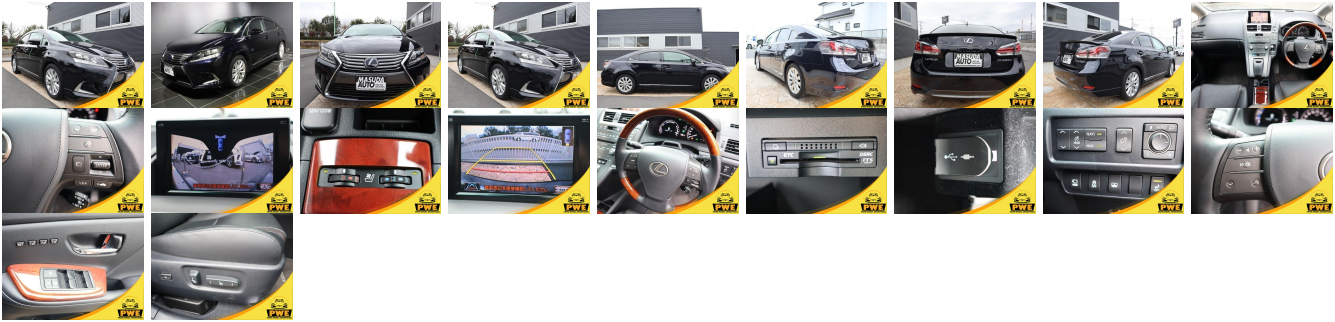

Vehicle Information

PWE 1765

LEXUS

First Registration Year: 2016-03
Manufacture Year: 2016-03

Model:	HS HS250H VERSION L	Chassis No:	ANF10-208****	Transmission:	Automatic	Exterior:	
Grade:	4.5	Engine:		Mileage:	24,592	Interior:	
Fuel:	Hybrid	Seats:	5	Engine Capacity:	2,400		
Drive Train:	2WD			Color:	BLACK M		

Vehicle Options:

Pwr Steering	Pwr Wind	Pwr Mirrors	Center Lock
Air Cond	Reverse Camera	Pwr Slide Door	Easy Closer
Cruise Control	ABS	Air Bag	Fog Lamps
HID Head Lamps	LED Head Lamps	Spare Key	Remote Key
Push Start	Seat Heater	Pwr Seat	Leather Seat
Floor Mat	Sun Roof	Alloy Wheels	Grill Guard
Rear Wiper	Rear Spoiler	Stereo	Navi/TV
Car CD	Car MD	AUX	Spare Tire
Spare Tire Case	Puncture Repairing Kit	Tool	Jack
Operators Manual	Maint. Record		