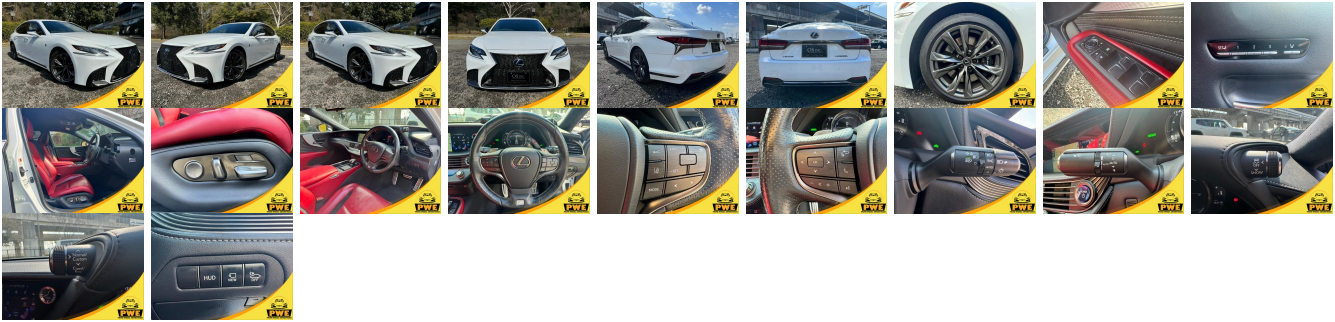

## Vehicle Information

PWE 1306

LEXUS

First Registration Year: 2019-01  
 Manufacture Year: 2019-01

**Model:** LS LS500H F SPORT      **Chassis No:** GVF50-602\*\*\*\*      **Transmission:** Automatic      **Exterior:**  
**Grade:** 4.5      **Engine:**      **Mileage:** 153,000      **Interior:**  
**Fuel:** Hybrid      **Seats:** 5      **Engine Capacity:** 3,500  
**Drive Train:** 2WD      **Color:** PEARL WHITE

## Vehicle Options:

Pwr Steering	Pwr Wind	Pwr Mirrors	Center Lock
Air Cond	Reverse Camera	Pwr Slide Door	Easy Closer
Cruise Control	ABS	Air Bag	Fog Lamps
HID Head Lamps	LED Head Lamps	Spare Key	Remote Key
Push Start	Seat Heater	Pwr Seat	Leather Seat
Floor Mat	Sun Roof	Alloy Wheels	Grill Guard
Rear Wiper	Rear Spoiler	Stereo	Navi/TV
Car CD	Car MD	AUX	Spare Tire
Spare Tire Case	Puncture Repairing Kit	Tool	Jack
Operators Manual	Maint. Record		