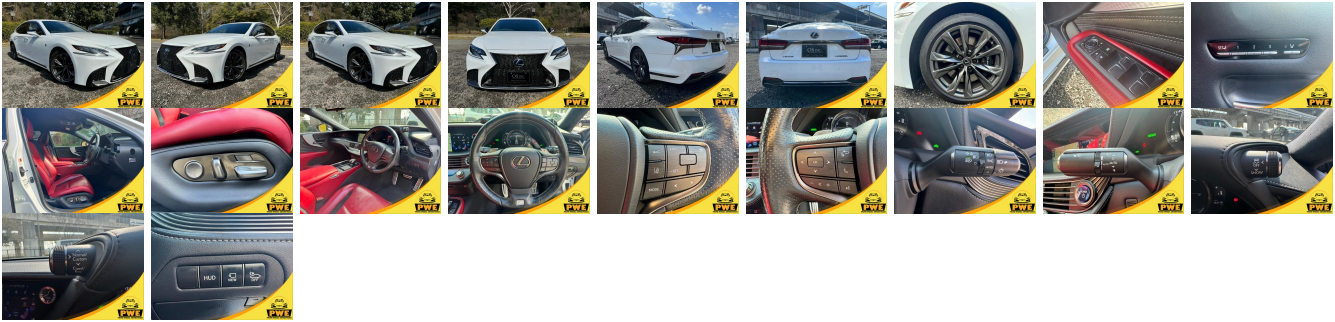

## Vehicle Information

PWE 1306

LEXUS

**First Registration Year:** 2019-01  
**Manufacture Year:** 2019-01

<b>Model:</b>	LS LS500H F SPORT	<b>Chassis No:</b>	GVF50-602****	<b>Transmission:</b>	Automatic	<b>Exterior:</b>
<b>Grade:</b>	4.5	<b>Engine:</b>		<b>Mileage:</b>	153,000	<b>Interior:</b>
<b>Fuel:</b>	Hybrid	<b>Seats:</b>	5	<b>Engine Capacity:</b>	3,500	
<b>Drive Train:</b>	2WD			<b>Color:</b>	PEARL WHITE	

## Vehicle Options:

Pwr Steering	Pwr Wind	Pwr Mirrors	Center Lock
Air Cond	Reverse Camera	Pwr Slide Door	Easy Closer
Cruise Control	ABS	Air Bag	Fog Lamps
HID Head Lamps	LED Head Lamps	Spare Key	Remote Key
Push Start	Seat Heater	Pwr Seat	Leather Seat
Floor Mat	Sun Roof	Alloy Wheels	Grill Guard
Rear Wiper	Rear Spoiler	Stereo	Navi/TV
Car CD	Car MD	AUX	Spare Tire
Spare Tire Case	Puncture Repairing Kit	Tool	Jack
Operators Manual	Maint. Record		