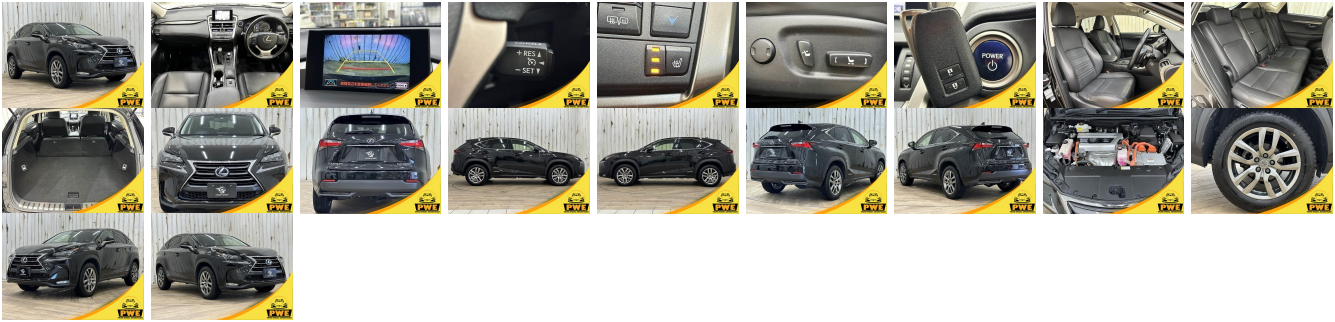

Vehicle Information

PWE 1303

LEXUS

First Registration Year: 2015-08
Manufacture Year: 2015-08

Model:	NX NX300H I PACKAGE	Chassis No:	AYZ10-102****	Transmission:	Automatic	Exterior:	
Grade:	4.5	Engine:		Mileage:	90,000	Interior:	
Fuel:	Hybrid	Seats:	5	Engine Capacity:	2,500		
Drive Train:	2WD			Color:	BLACK		

Vehicle Options:

Pwr Steering	Pwr Wind	Pwr Mirrors	Center Lock
Air Cond	Reverse Camera	Pwr Slide Door	Easy Closer
Cruise Control	ABS	Air Bag	Fog Lamps
HID Head Lamps	LED Head Lamps	Spare Key	Remote Key
Push Start	Seat Heater	Pwr Seat	Leather Seat
Floor Mat	Sun Roof	Alloy Wheels	Grill Guard
Rear Wiper	Rear Spoiler	Stereo	Navi/TV
Car CD	Car MD	AUX	Spare Tire
Spare Tire Case	Puncture Repairing Kit	Tool	Jack
Operators Manual	Maint. Record		