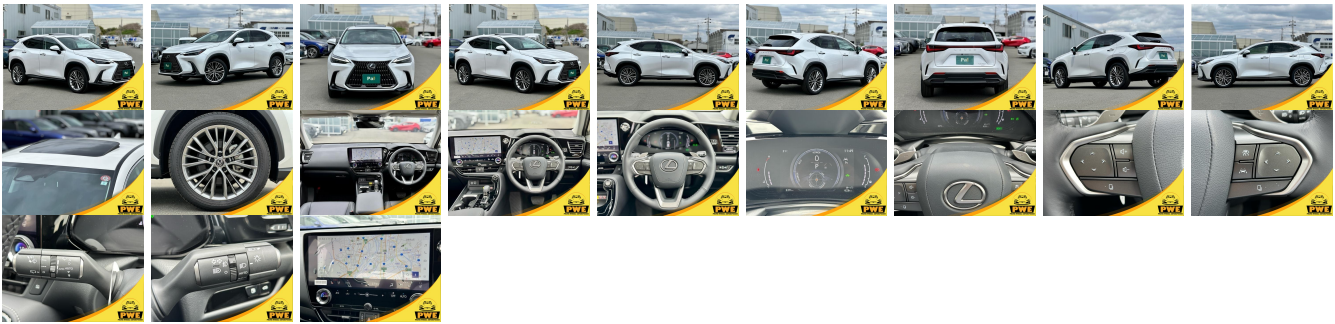

Vehicle Information

PWE 1752

LEXUS

First Registration Year: 2023-05
 Manufacture Year: 2023-05

Model:	NX NX350H VERSION L	Chassis No:	AAZH25- 602****	Transmission:	Automatic	Exterior:	
Grade:	4.5	Engine:		Mileage:	260	Interior:	
Fuel:	Hybrid	Seats:	5	Engine Capacity:	2,500		
Drive Train:	4WD			Color:	PEARL WHITE		

Vehicle Options:

Pwr Steering	Pwr Wind	Pwr Mirrors	Center Lock
Air Cond	Reverse Camera	Pwr Slide Door	Easy Closer
Cruise Control	ABS	Air Bag	Fog Lamps
HID Head Lamps	LED Head Lamps	Spare Key	Remote Key
Push Start	Seat Heater	Pwr Seat	Leather Seat
Floor Mat	Sun Roof	Alloy Wheels	Grill Guard
Rear Wiper	Rear Spoiler	Stereo	Navi/TV
Car CD	Car MD	AUX	Spare Tire
Spare Tire Case	Puncture Repairing Kit	Tool	Jack
Operators Manual	Maint. Record		