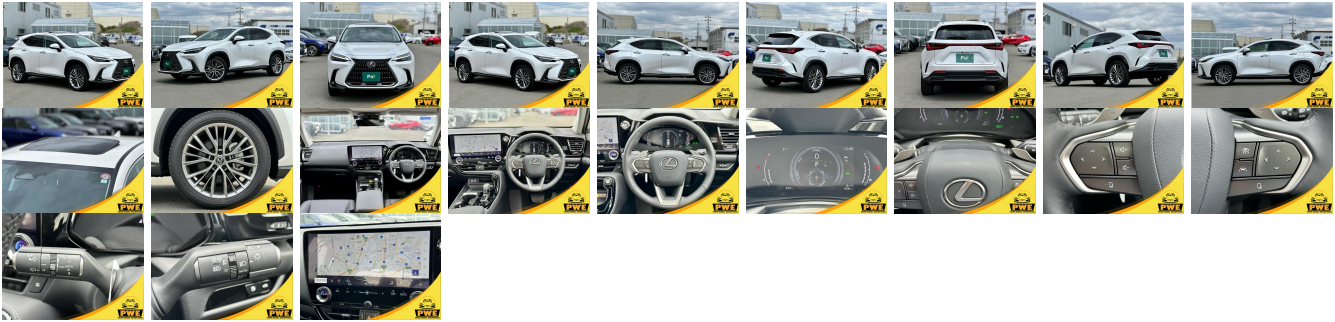

Vehicle Information

PWE 1752

LEXUS

First Registration Year: 2023-05
 Manufacture Year: 2023-05

Model:	NX NX350H VERSION L	Chassis No:	AAZH25- 602****	Transmission:	Automatic	Exterior:	
Grade:	4.5	Engine:		Mileage:	260	Interior:	
Fuel:	Hybrid	Seats:	5	Engine Capacity:	2,500		
Drive Train:	4WD			Color:	PEARL WHITE		

Vehicle Options:

Pwr Steering	Pwr Wind	Pwr Mirrors	Center Lock
Air Cond	Reverse Camera	Pwr Slide Door	Easy Closer
Cruise Control	ABS	Air Bag	Fog Lamps
HID Head Lamps	LED Head Lamps	Spare Key	Remote Key
Push Start	Seat Heater	Pwr Seat	Leather Seat
Floor Mat	Sun Roof	Alloy Wheels	Grill Guard
Rear Wiper	Rear Spoiler	Stereo	Navi/TV
Car CD	Car MD	AUX	Spare Tire
Spare Tire Case	Puncture Repairing Kit	Tool	Jack
Operators Manual	Maint. Record		