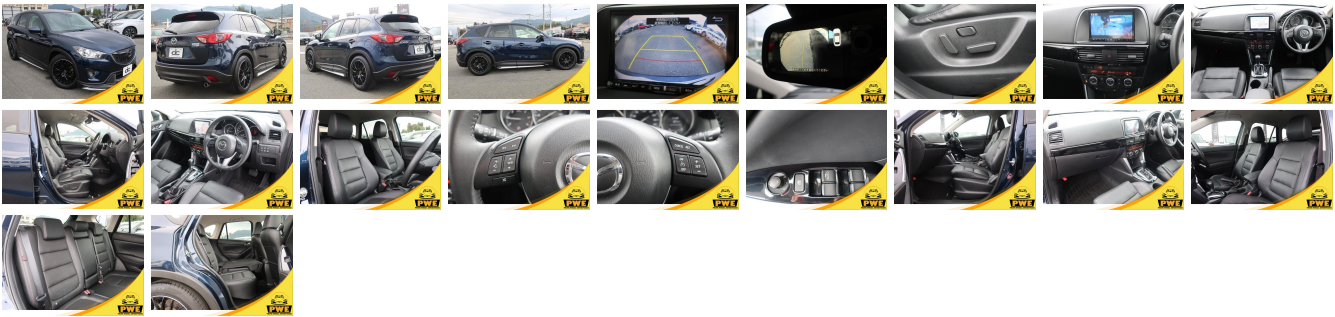

Vehicle Information

PWE 5018

Mazda **First Registration Year:** 2014-01
Manufacture Year: 2014-01

Model: CX-5 **Chassis No:** KE2AW-588140 **Transmission:** Automatic **Exterior:**
Grade: 4.5 **Engine:** **Mileage:** 53,000 **Interior:**
Fuel: Diesel **Seats:** 5 **Engine Capacity:** 2,200
Drive Train: **Color:** Dark Blue

Vehicle Options:

Pwr Steering	Pwr Wind	Pwr Mirrors	Center Lock
Air Cond	Reverse Camera	Pwr Slide Door	Easy Closer
Cruise Control	ABS	Air Bag	Fog Lamps
HID Head Lamps	LED Head Lamps	Spare Key	Remote Key
Push Start	Seat Heater	Pwr Seat	Leather Seat
Floor Mat	Sun Roof	Alloy Wheels	Grill Guard
Rear Wiper	Rear Spoiler	Stereo	Navi/TV
Car CD	Car MD	AUX	Spare Tire
Spare Tire Case	Puncture Repairing Kit	Tool	Jack
Operators Manual	Maint. Record		