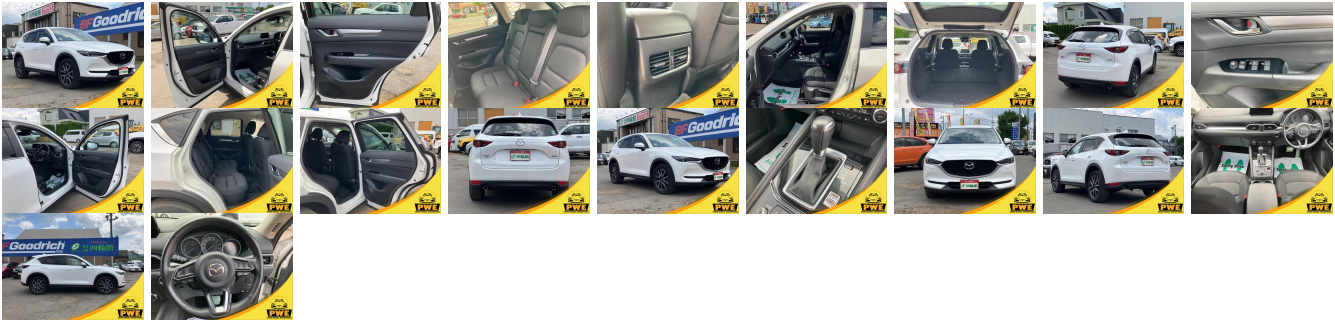

Vehicle Information

PWE 5024

MAZDA

First Registration Year: 2017-03
 Manufacture Year: 2017-03

Model:	CX-5	Chassis No:	KF5P-100***	Transmission:	Automatic	Exterior:
Grade:	4.0	Engine:		Mileage:	59,920	Interior:
Fuel:	Petrol	Seats:	5	Engine Capacity:	2,500	
Drive Train:	4WD			Color:	WHITE	

Vehicle Options:

Pwr Steering	Pwr Wind	Pwr Mirrors	Center Lock
Air Cond	Reverse Camera	Pwr Slide Door	Easy Closer
Cruise Control	ABS	Air Bag	Fog Lamps
HID Head Lamps	LED Head Lamps	Spare Key	Remote Key
Push Start	Seat Heater	Pwr Seat	Leather Seat
Floor Mat	Sun Roof	Alloy Wheels	Grill Guard
Rear Wiper	Rear Spoiler	Stereo	Navi/TV
Car CD	Car MD	AUX	Spare Tire
Spare Tire Case	Puncture Repairing Kit	Tool	Jack
Operators Manual	Maint. Record		