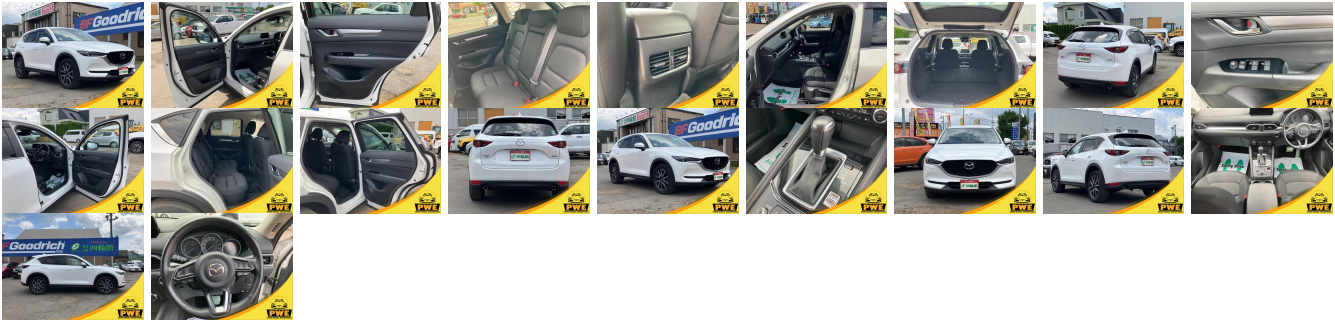

## Vehicle Information

PWE 5024

MAZDA

First Registration Year: 2017-03  
 Manufacture Year: 2017-03

<b>Model:</b>	CX-5	<b>Chassis No:</b>	KF5P-100***	<b>Transmission:</b>	Automatic	<b>Exterior:</b>
<b>Grade:</b>	4.0	<b>Engine:</b>		<b>Mileage:</b>	59,920	<b>Interior:</b>
<b>Fuel:</b>	Petrol	<b>Seats:</b>	5	<b>Engine Capacity:</b>	2,500	
<b>Drive Train:</b>	4WD			<b>Color:</b>	WHITE	

## Vehicle Options:

Pwr Steering	Pwr Wind	Pwr Mirrors	Center Lock
Air Cond	Reverse Camera	Pwr Slide Door	Easy Closer
Cruise Control	ABS	Air Bag	Fog Lamps
HID Head Lamps	LED Head Lamps	Spare Key	Remote Key
Push Start	Seat Heater	Pwr Seat	Leather Seat
Floor Mat	Sun Roof	Alloy Wheels	Grill Guard
Rear Wiper	Rear Spoiler	Stereo	Navi/TV
Car CD	Car MD	AUX	Spare Tire
Spare Tire Case	Puncture Repairing Kit	Tool	Jack
Operators Manual	Maint. Record		