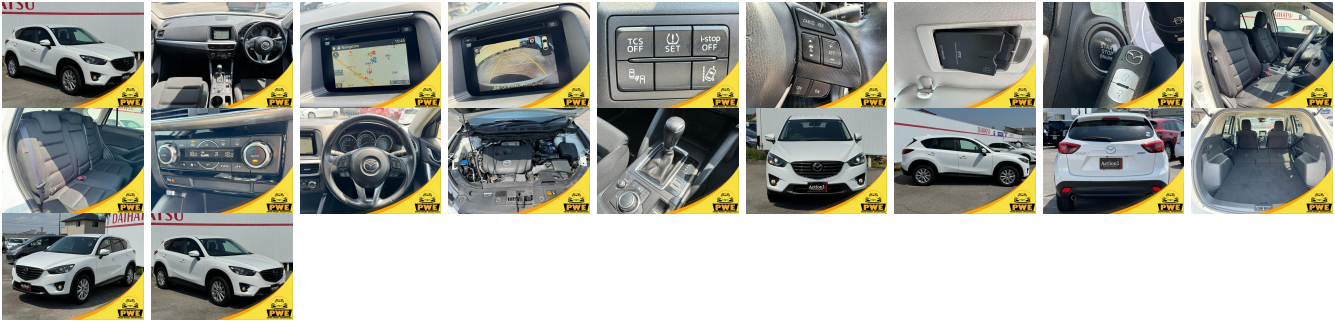

Vehicle Information

PWE 1862

MAZDA

First Registration Year: 2016-09
Manufacture Year: 2016-09

Model:	CX-5	Chassis No:	KEEFW-22****	Transmission:	Automatic	Exterior:
Grade:	4	Engine:		Mileage:	97,000	Interior:
Fuel:	Petrol	Seats:	5	Engine Capacity:	2,000	
Drive Train:	2WD			Color:	PEARL	

Vehicle Options:

Pwr Steering	Pwr Wind	Pwr Mirrors	Center Lock
Air Cond	Reverse Camera	Pwr Slide Door	Easy Closer
Cruise Control	ABS	Air Bag	Fog Lamps
HID Head Lamps	LED Head Lamps	Spare Key	Remote Key
Push Start	Seat Heater	Pwr Seat	Leather Seat
Floor Mat	Sun Roof	Alloy Wheels	Grill Guard
Rear Wiper	Rear Spoiler	Stereo	Navi/TV
Car CD	Car MD	AUX	Spare Tire
Spare Tire Case	Puncture Repairing Kit	Tool	Jack
Operators Manual	Maint. Record		