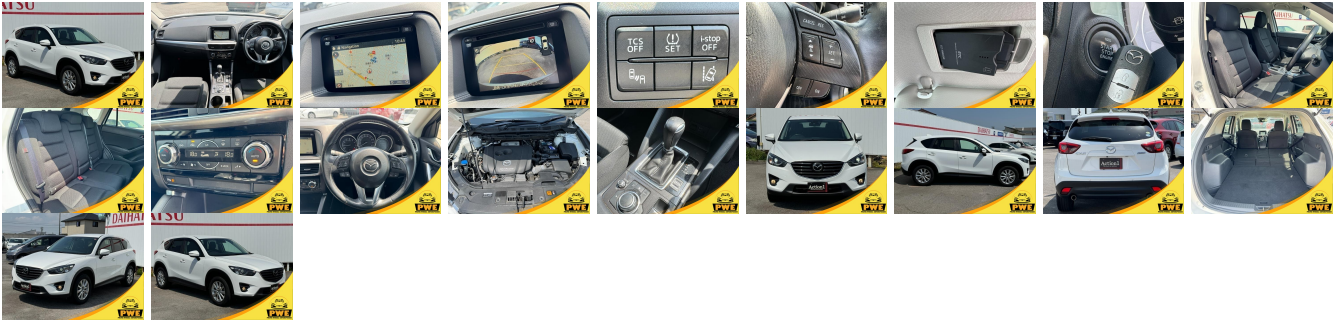

## Vehicle Information

PWE 1862

MAZDA

**First Registration Year:** 2016-09  
**Manufacture Year:** 2016-09

<b>Model:</b>	CX-5	<b>Chassis No:</b>	KEEFW-22****	<b>Transmission:</b>	Automatic	<b>Exterior:</b>
<b>Grade:</b>	4	<b>Engine:</b>		<b>Mileage:</b>	97,000	<b>Interior:</b>
<b>Fuel:</b>	Petrol	<b>Seats:</b>	5	<b>Engine Capacity:</b>	2,000	
<b>Drive Train:</b>	2WD			<b>Color:</b>	PEARL	

## Vehicle Options:

Pwr Steering	Pwr Wind	Pwr Mirrors	Center Lock
Air Cond	Reverse Camera	Pwr Slide Door	Easy Closer
Cruise Control	ABS	Air Bag	Fog Lamps
HID Head Lamps	LED Head Lamps	Spare Key	Remote Key
Push Start	Seat Heater	Pwr Seat	Leather Seat
Floor Mat	Sun Roof	Alloy Wheels	Grill Guard
Rear Wiper	Rear Spoiler	Stereo	Navi/TV
Car CD	Car MD	AUX	Spare Tire
Spare Tire Case	Puncture Repairing Kit	Tool	Jack
Operators Manual	Maint. Record		