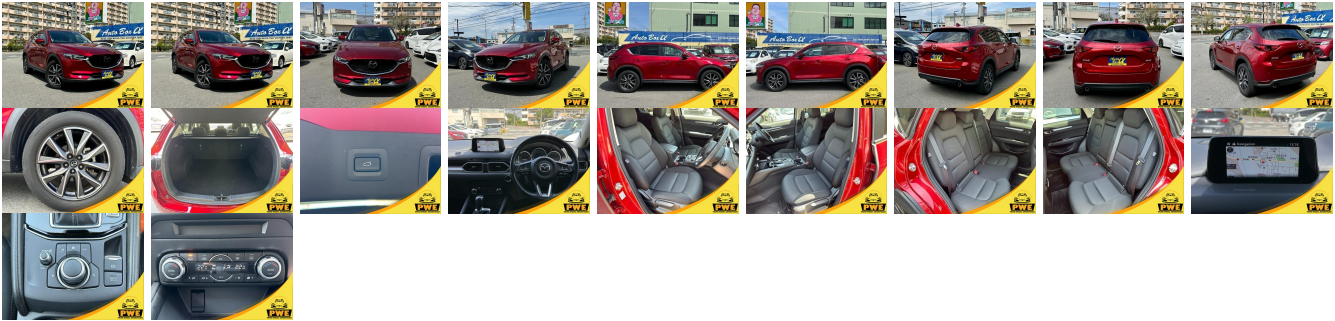

Vehicle Information

PWE 1874

MAZDA

First Registration Year: 2018-09
Manufacture Year: 2018-09

Model: CX-5 **Chassis No:** KFEP-22**** **Transmission:** Automatic **Exterior:**
Grade: 4 **Engine:** **Mileage:** 47,390 **Interior:**
Fuel: Petrol **Seats:** 5 **Engine Capacity:** 2,000
Drive Train: 2WD **Color:** RED M

Vehicle Options:

Pwr Steering	Pwr Wind	Pwr Mirrors	Center Lock
Air Cond	Reverse Camera	Pwr Slide Door	Easy Closer
Cruise Control	ABS	Air Bag	Fog Lamps
HID Head Lamps	LED Head Lamps	Spare Key	Remote Key
Push Start	Seat Heater	Pwr Seat	Leather Seat
Floor Mat	Sun Roof	Alloy Wheels	Grill Guard
Rear Wiper	Rear Spoiler	Stereo	Navi/TV
Car CD	Car MD	AUX	Spare Tire
Spare Tire Case	Puncture Repairing Kit	Tool	Jack
Operators Manual	Maint. Record		