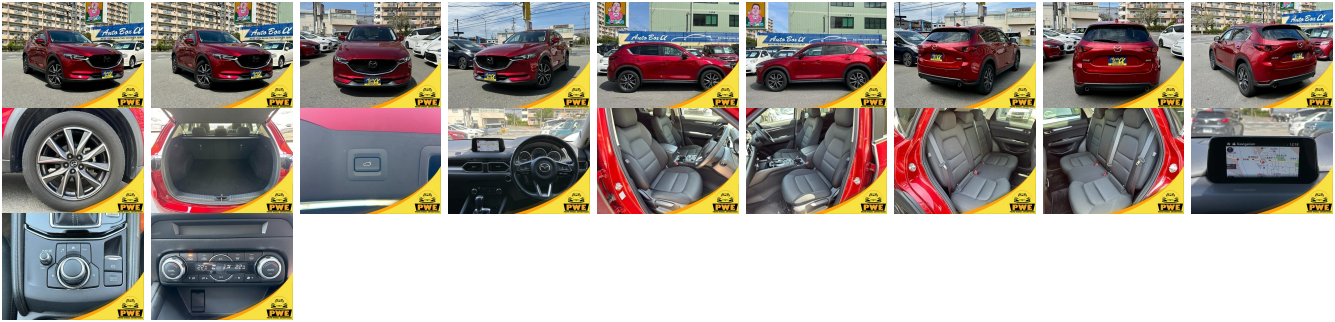

Vehicle Information

PWE 1874

MAZDA

First Registration Year: 2018-09
 Manufacture Year: 2018-09

Model:	CX-5	Chassis No:	KFEP-22****	Transmission:	Automatic	Exterior:
Grade:	4	Engine:		Mileage:	47,390	Interior:
Fuel:	Petrol	Seats:	5	Engine Capacity:	2,000	
Drive Train:	2WD			Color:	RED M	

Vehicle Options:

Pwr Steering	Pwr Wind	Pwr Mirrors	Center Lock
Air Cond	Reverse Camera	Pwr Slide Door	Easy Closer
Cruise Control	ABS	Air Bag	Fog Lamps
HID Head Lamps	LED Head Lamps	Spare Key	Remote Key
Push Start	Seat Heater	Pwr Seat	Leather Seat
Floor Mat	Sun Roof	Alloy Wheels	Grill Guard
Rear Wiper	Rear Spoiler	Stereo	Navi/TV
Car CD	Car MD	AUX	Spare Tire
Spare Tire Case	Puncture Repairing Kit	Tool	Jack
Operators Manual	Maint. Record		