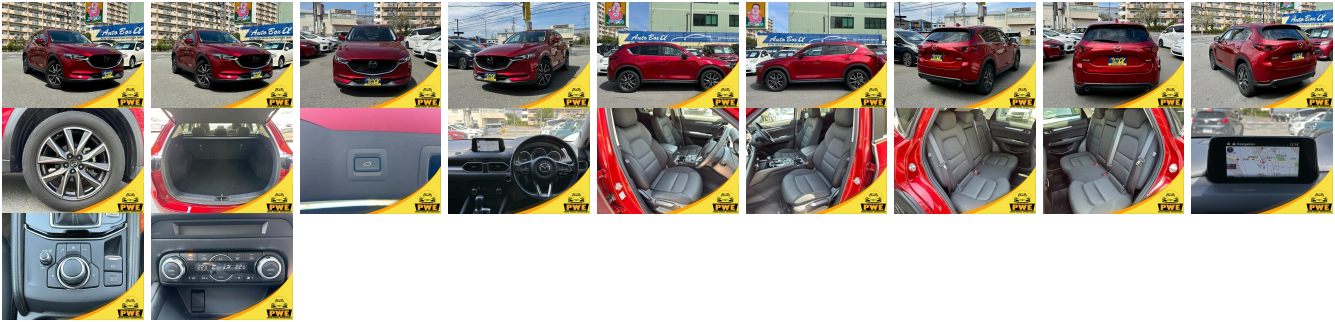

## Vehicle Information

PWE 1874

MAZDA

First Registration Year: 2018-09  
 Manufacture Year: 2018-09

**Model:** CX-5      **Chassis No:** KFEP-22\*\*\*\*      **Transmission:** Automatic      **Exterior:**  
**Grade:** 4      **Engine:**      **Mileage:** 47,390      **Interior:**  
**Fuel:** Petrol      **Seats:** 5      **Engine Capacity:** 2,000  
**Drive Train:** 2WD      **Color:** RED M

## Vehicle Options:

Pwr Steering	Pwr Wind	Pwr Mirrors	Center Lock
Air Cond	Reverse Camera	Pwr Slide Door	Easy Closer
Cruise Control	ABS	Air Bag	Fog Lamps
HID Head Lamps	LED Head Lamps	Spare Key	Remote Key
Push Start	Seat Heater	Pwr Seat	Leather Seat
Floor Mat	Sun Roof	Alloy Wheels	Grill Guard
Rear Wiper	Rear Spoiler	Stereo	Navi/TV
Car CD	Car MD	AUX	Spare Tire
Spare Tire Case	Puncture Repairing Kit	Tool	Jack
Operators Manual	Maint. Record		