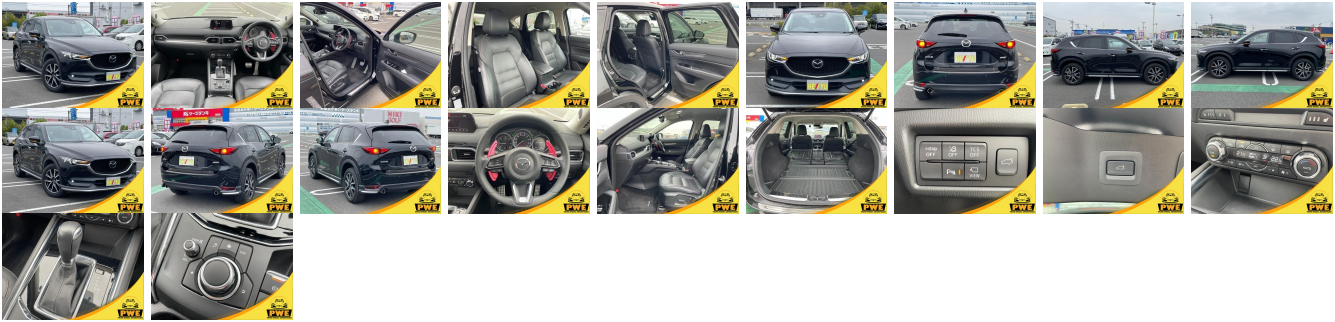

## Vehicle Information

PWE 1872

MAZDA

First Registration Year: 2017-03  
 Manufacture Year: 2017-03

<b>Model:</b>	CX-5	<b>Chassis No:</b>	KF2P-12****	<b>Transmission:</b>	Automatic	<b>Exterior:</b>
<b>Grade:</b>	4	<b>Engine:</b>		<b>Mileage:</b>	74,023	<b>Interior:</b>
<b>Fuel:</b>	Diesel	<b>Seats:</b>	5	<b>Engine Capacity:</b>	2,200	
<b>Drive Train:</b>	2WD			<b>Color:</b>	D BLACK M	

## Vehicle Options:

Pwr Steering	Pwr Wind	Pwr Mirrors	Center Lock
Air Cond	Reverse Camera	Pwr Slide Door	Easy Closer
Cruise Control	ABS	Air Bag	Fog Lamps
HID Head Lamps	LED Head Lamps	Spare Key	Remote Key
Push Start	Seat Heater	Pwr Seat	Leather Seat
Floor Mat	Sun Roof	Alloy Wheels	Grill Guard
Rear Wiper	Rear Spoiler	Stereo	Navi/TV
Car CD	Car MD	AUX	Spare Tire
Spare Tire Case	Puncture Repairing Kit	Tool	Jack
Operators Manual	Maint. Record		