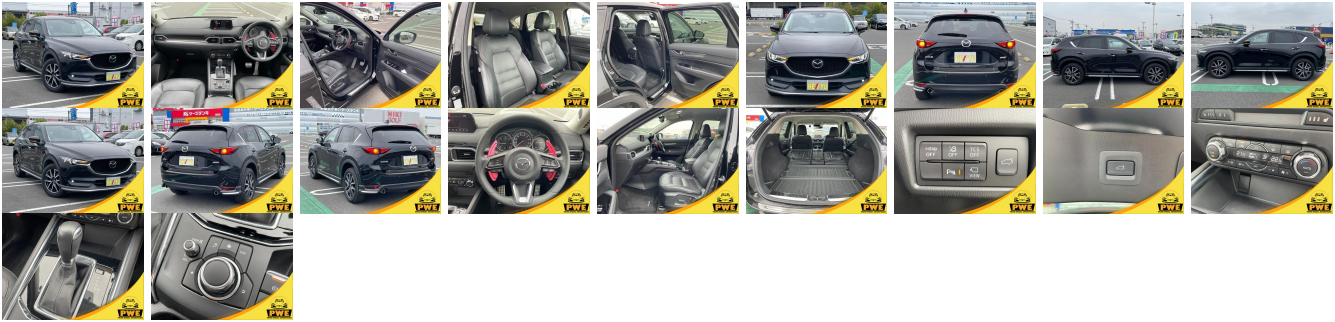

Vehicle Information

PWE 1872

MAZDA

First Registration Year: 2017-03
 Manufacture Year: 2017-03

Model:	CX-5	Chassis No:	KF2P-12****	Transmission:	Automatic	Exterior:
Grade:	4	Engine:		Mileage:	74,023	Interior:
Fuel:	Diesel	Seats:	5	Engine Capacity:	2,200	
Drive Train:	2WD			Color:	D BLACK M	

Vehicle Options:

Pwr Steering	Pwr Wind	Pwr Mirrors	Center Lock
Air Cond	Reverse Camera	Pwr Slide Door	Easy Closer
Cruise Control	ABS	Air Bag	Fog Lamps
HID Head Lamps	LED Head Lamps	Spare Key	Remote Key
Push Start	Seat Heater	Pwr Seat	Leather Seat
Floor Mat	Sun Roof	Alloy Wheels	Grill Guard
Rear Wiper	Rear Spoiler	Stereo	Navi/TV
Car CD	Car MD	AUX	Spare Tire
Spare Tire Case	Puncture Repairing Kit	Tool	Jack
Operators Manual	Maint. Record		