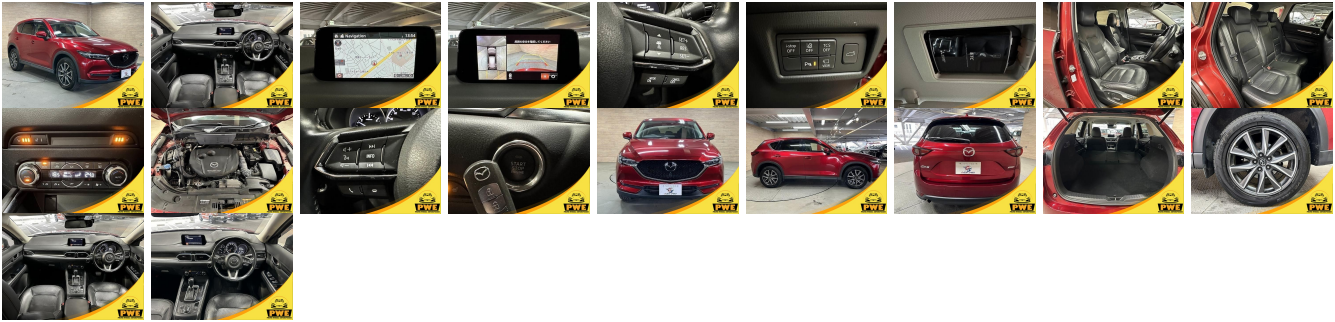

Vehicle Information

PWE 1318

MAZDA

First Registration Year: 2018-05
Manufacture Year: 2018-05

Model:	CX-5 XD L PACKAGE	Chassis No:	KF2P2****	Transmission:	Automatic	Exterior:	
Grade:	4.5	Engine:		Mileage:	79,000	Interior:	
Fuel:	Diesel	Seats:	5	Engine Capacity:	2,200		
Drive Train:	2WD			Color:	RED M		

Vehicle Options:

Pwr Steering	Pwr Wind	Pwr Mirrors	Center Lock
Air Cond	Reverse Camera	Pwr Slide Door	Easy Closer
Cruise Control	ABS	Air Bag	Fog Lamps
HID Head Lamps	LED Head Lamps	Spare Key	Remote Key
Push Start	Seat Heater	Pwr Seat	Leather Seat
Floor Mat	Sun Roof	Alloy Wheels	Grill Guard
Rear Wiper	Rear Spoiler	Stereo	Navi/TV
Car CD	Car MD	AUX	Spare Tire
Spare Tire Case	Puncture Repairing Kit	Tool	Jack
Operators Manual	Maint. Record		