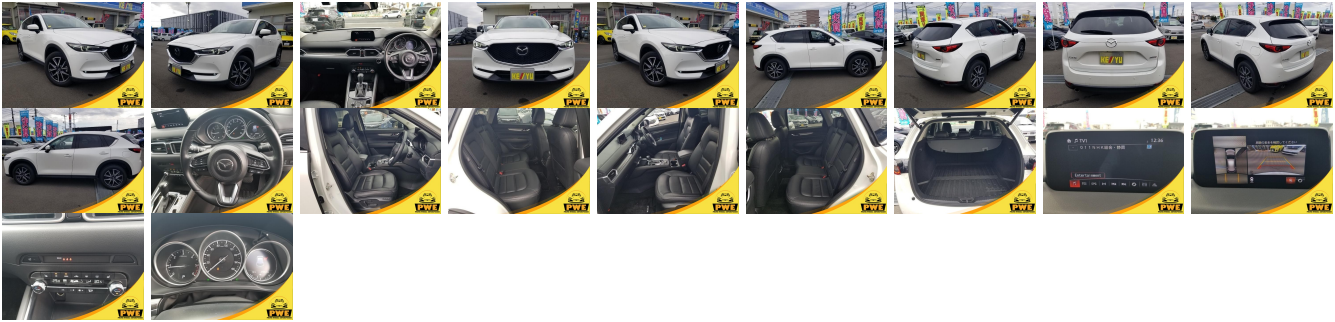

Vehicle Information

PWE 1869

MAZDA

First Registration Year: 2019-05
Manufacture Year: 2019-05

Model:	CX-5	Chassis No:	KF2P-33****	Transmission:	Automatic	Exterior:	
Grade:	4	Engine:		Mileage:	47,552	Interior:	
Fuel:	Diesel	Seats:	5	Engine Capacity:	2,200		
Drive Train:	2WD			Color:	PEARL WHITE		

Vehicle Options:

Pwr Steering	Pwr Wind	Pwr Mirrors	Center Lock
Air Cond	Reverse Camera	Pwr Slide Door	Easy Closer
Cruise Control	ABS	Air Bag	Fog Lamps
HID Head Lamps	LED Head Lamps	Spare Key	Remote Key
Push Start	Seat Heater	Pwr Seat	Leather Seat
Floor Mat	Sun Roof	Alloy Wheels	Grill Guard
Rear Wiper	Rear Spoiler	Stereo	Navi/TV
Car CD	Car MD	AUX	Spare Tire
Spare Tire Case	Puncture Repairing Kit	Tool	Jack
Operators Manual	Maint. Record		