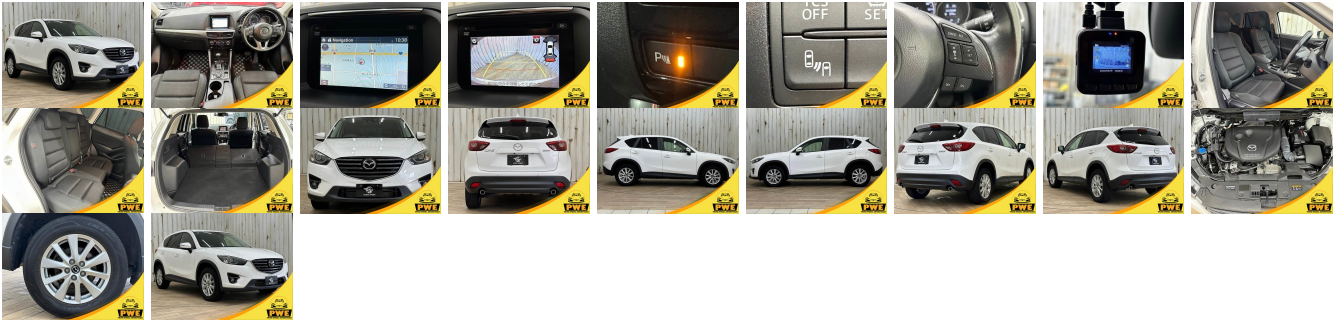

Vehicle Information

PWE 1864

MAZDA

First Registration Year: 2016-02
Manufacture Year: 2016-02

Model:	CX-5	Chassis No:	KE2FW-23****	Transmission:	Automatic	Exterior:
Grade:	4	Engine:		Mileage:	62,000	Interior:
Fuel:	Diesel	Seats:	5	Engine Capacity:	2,200	
Drive Train:	2WD			Color:	PEARL M	

Vehicle Options:

Pwr Steering	Pwr Wind	Pwr Mirrors	Center Lock
Air Cond	Reverse Camera	Pwr Slide Door	Easy Closer
Cruise Control	ABS	Air Bag	Fog Lamps
HID Head Lamps	LED Head Lamps	Spare Key	Remote Key
Push Start	Seat Heater	Pwr Seat	Leather Seat
Floor Mat	Sun Roof	Alloy Wheels	Grill Guard
Rear Wiper	Rear Spoiler	Stereo	Navi/TV
Car CD	Car MD	AUX	Spare Tire
Spare Tire Case	Puncture Repairing Kit	Tool	Jack
Operators Manual	Maint. Record		