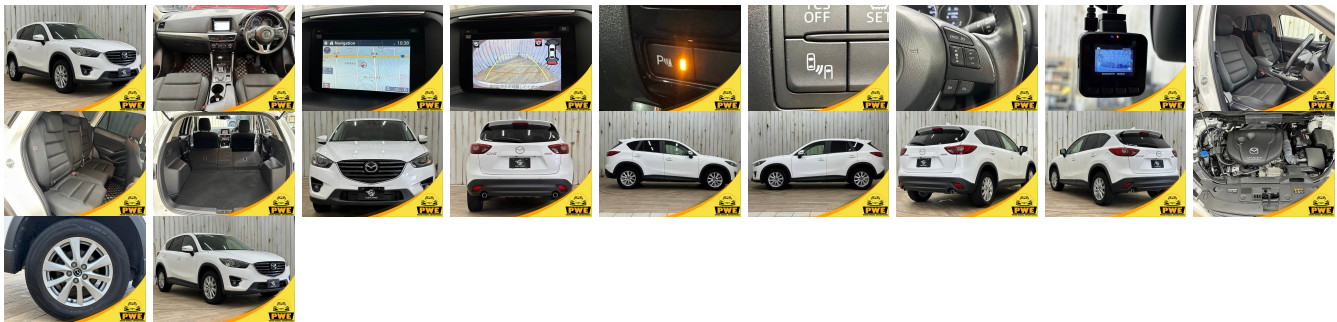

Vehicle Information

PWE 1864

MAZDA

First Registration Year: 2016-02
Manufacture Year: 2016-02

Model: CX-5 **Chassis No:** KE2FW-23**** **Transmission:** Automatic **Exterior:**
Grade: 4 **Engine:** **Mileage:** 62,000 **Interior:**
Fuel: Diesel **Seats:** 5 **Engine Capacity:** 2,200
Drive Train: 2WD **Color:** PEARL M

Vehicle Options:

Pwr Steering	Pwr Wind	Pwr Mirrors	Center Lock
Air Cond	Reverse Camera	Pwr Slide Door	Easy Closer
Cruise Control	ABS	Air Bag	Fog Lamps
HID Head Lamps	LED Head Lamps	Spare Key	Remote Key
Push Start	Seat Heater	Pwr Seat	Leather Seat
Floor Mat	Sun Roof	Alloy Wheels	Grill Guard
Rear Wiper	Rear Spoiler	Stereo	Navi/TV
Car CD	Car MD	AUX	Spare Tire
Spare Tire Case	Puncture Repairing Kit	Tool	Jack
Operators Manual	Maint. Record		