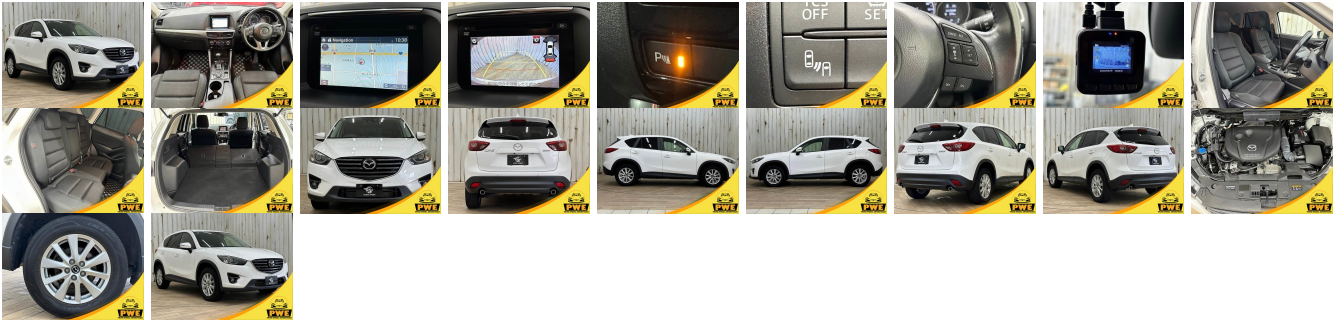

## Vehicle Information

PWE 1864

MAZDA

**First Registration Year:** 2016-02  
**Manufacture Year:** 2016-02

<b>Model:</b>	CX-5	<b>Chassis No:</b>	KE2FW-23****	<b>Transmission:</b>	Automatic	<b>Exterior:</b>
<b>Grade:</b>	4	<b>Engine:</b>		<b>Mileage:</b>	62,000	<b>Interior:</b>
<b>Fuel:</b>	Diesel	<b>Seats:</b>	5	<b>Engine Capacity:</b>	2,200	
<b>Drive Train:</b>	2WD			<b>Color:</b>	PEARL M	

## Vehicle Options:

Pwr Steering	Pwr Wind	Pwr Mirrors	Center Lock
Air Cond	Reverse Camera	Pwr Slide Door	Easy Closer
Cruise Control	ABS	Air Bag	Fog Lamps
HID Head Lamps	LED Head Lamps	Spare Key	Remote Key
Push Start	Seat Heater	Pwr Seat	Leather Seat
Floor Mat	Sun Roof	Alloy Wheels	Grill Guard
Rear Wiper	Rear Spoiler	Stereo	Navi/TV
Car CD	Car MD	AUX	Spare Tire
Spare Tire Case	Puncture Repairing Kit	Tool	Jack
Operators Manual	Maint. Record		