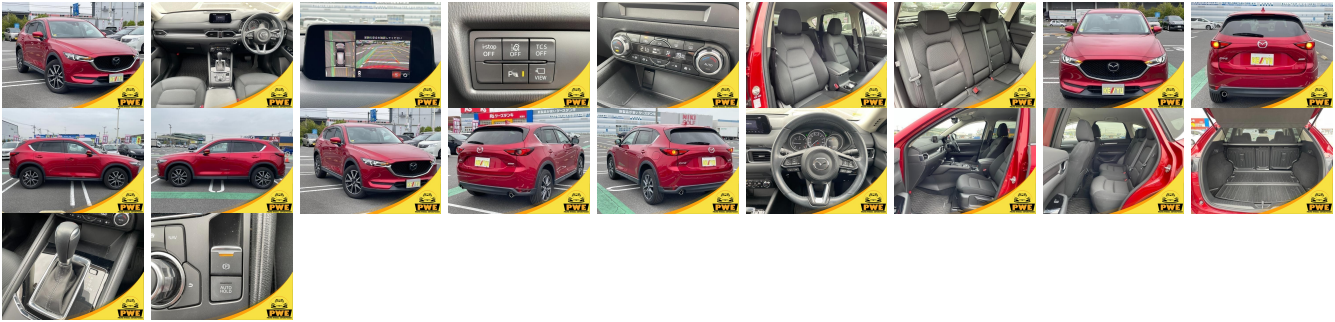

Vehicle Information

PWE 1871

MAZDA

First Registration Year: 2018-05
Manufacture Year: 2018-05

Model:	CX-5	Chassis No:	KF2P-22****	Transmission:	Automatic	Exterior:	
Grade:	4	Engine:		Mileage:	44,364	Interior:	
Fuel:	Diesel	Seats:	5	Engine Capacity:	2,200		
Drive Train:	2WD			Color:	RED M		

Vehicle Options:

Pwr Steering	Pwr Wind	Pwr Mirrors	Center Lock
Air Cond	Reverse Camera	Pwr Slide Door	Easy Closer
Cruise Control	ABS	Air Bag	Fog Lamps
HID Head Lamps	LED Head Lamps	Spare Key	Remote Key
Push Start	Seat Heater	Pwr Seat	Leather Seat
Floor Mat	Sun Roof	Alloy Wheels	Grill Guard
Rear Wiper	Rear Spoiler	Stereo	Navi/TV
Car CD	Car MD	AUX	Spare Tire
Spare Tire Case	Puncture Repairing Kit	Tool	Jack
Operators Manual	Maint. Record		