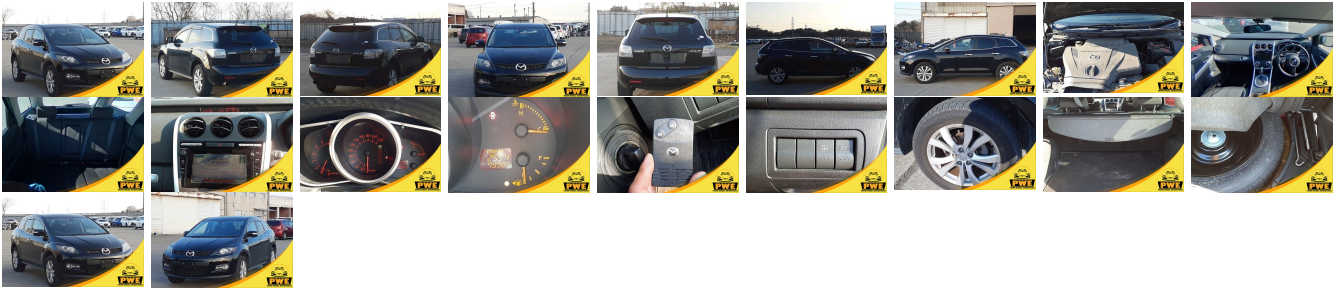

Vehicle Information

PWE 6124

MAZDA

First Registration Year: 2010-06
 Manufacture Year: 2010-06

Model: CX-7	Chassis No: Chassis-124	Transmission: Automatic	Exterior:
Grade: 3.5	Engine:	Mileage: 81,000	Interior:
Fuel: Petrol	Seats: 5	Engine Capacity: 2,000	
Drive Train: 2WD		Color: BLACK	

Vehicle Options:

Pwr Steering	Pwr Wind	Pwr Mirrors	Center Lock
Air Cond	Reverse Camera	Pwr Slide Door	Easy Closer
Cruise Control	ABS	Air Bag	Fog Lamps
HID Head Lamps	LED Head Lamps	Spare Key	Remote Key
Push Start	Seat Heater	Pwr Seat	Leather Seat
Floor Mat	Sun Roof	Alloy Wheels	Grill Guard
Rear Wiper	Rear Spoiler	Stereo	Navi/TV
Car CD	Car MD	AUX	Spare Tire
Spare Tire Case	Puncture Repairing Kit	Tool	Jack
Operators Manual	Maint. Record		