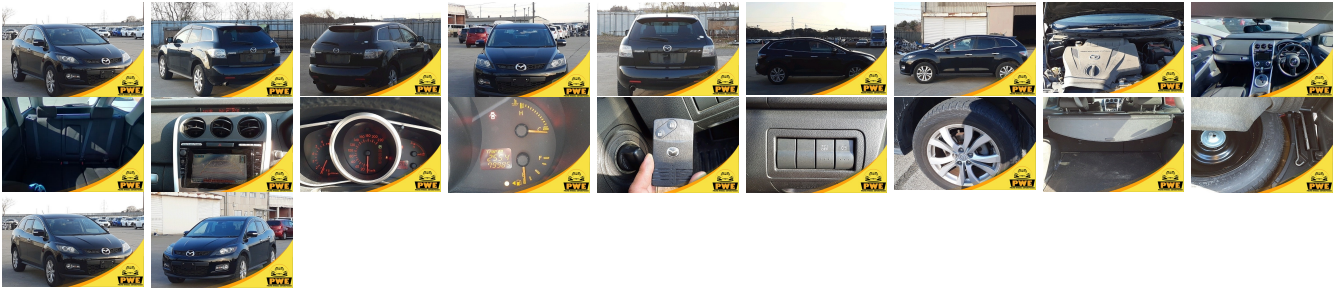

## Vehicle Information

PWE 6124

MAZDA

First Registration Year: 2010-06  
 Manufacture Year: 2010-06

<b>Model:</b>	CX-7	<b>Chassis No:</b>	Chassis-124	<b>Transmission:</b>	Automatic	<b>Exterior:</b>
<b>Grade:</b>	3.5	<b>Engine:</b>		<b>Mileage:</b>	81,000	<b>Interior:</b>
<b>Fuel:</b>	Petrol	<b>Seats:</b>	5	<b>Engine Capacity:</b>	2,000	
<b>Drive Train:</b>	2WD			<b>Color:</b>	BLACK	

## Vehicle Options:

Pwr Steering	Pwr Wind	Pwr Mirrors	Center Lock
Air Cond	Reverse Camera	Pwr Slide Door	Easy Closer
Cruise Control	ABS	Air Bag	Fog Lamps
HID Head Lamps	LED Head Lamps	Spare Key	Remote Key
Push Start	Seat Heater	Pwr Seat	Leather Seat
Floor Mat	Sun Roof	Alloy Wheels	Grill Guard
Rear Wiper	Rear Spoiler	Stereo	Navi/TV
Car CD	Car MD	AUX	Spare Tire
Spare Tire Case	Puncture Repairing Kit	Tool	Jack
Operators Manual	Maint. Record		