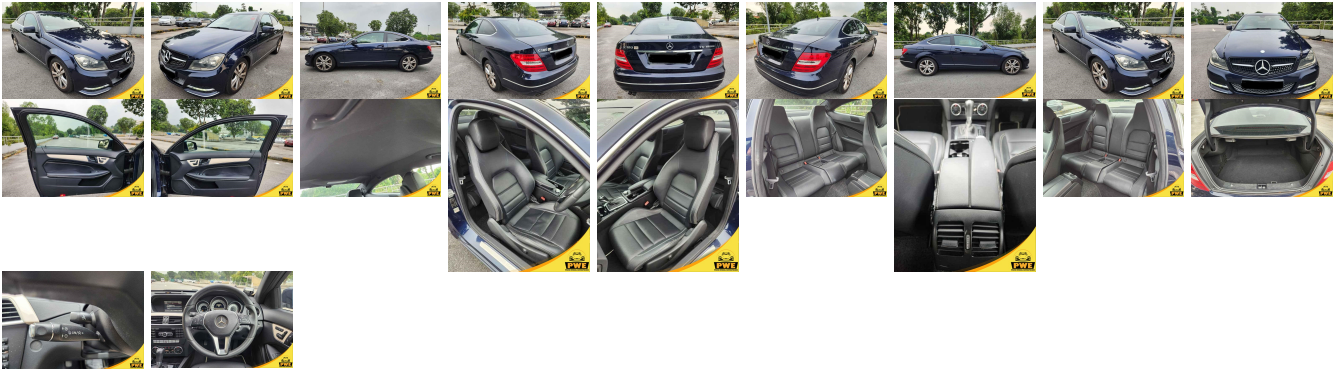

## Vehicle Information

PWE 1732

MERCEDES-BENZ

**First Registration Year:** 2013-09  
**Manufacture Year:** 2013-09

<b>Model:</b>	C-CLASS	<b>Chassis No:</b>	WDD2043312G**P**	<b>Transmission:</b>	Automatic	<b>Exterior:</b>	
<b>Grade:</b>	4.5	<b>Engine:</b>		<b>Mileage:</b>	98,000	<b>Interior:</b>	
<b>Fuel:</b>	Petrol	<b>Seats:</b>	4	<b>Engine Capacity:</b>	1,600		
<b>Drive Train:</b>	2WD			<b>Color:</b>	BLUE		

## Vehicle Options:

Pwr Steering	Pwr Wind	Pwr Mirrors	Center Lock
Air Cond	Reverse Camera	Pwr Slide Door	Easy Closer
Cruise Control	ABS	Air Bag	Fog Lamps
HID Head Lamps	LED Head Lamps	Spare Key	Remote Key
Push Start	Seat Heater	Pwr Seat	Leather Seat
Floor Mat	Sun Roof	Alloy Wheels	Grill Guard
Rear Wiper	Rear Spoiler	Stereo	Navi/TV
Car CD	Car MD	AUX	Spare Tire
Spare Tire Case	Puncture Repairing Kit	Tool	Jack
Operators Manual	Maint. Record		