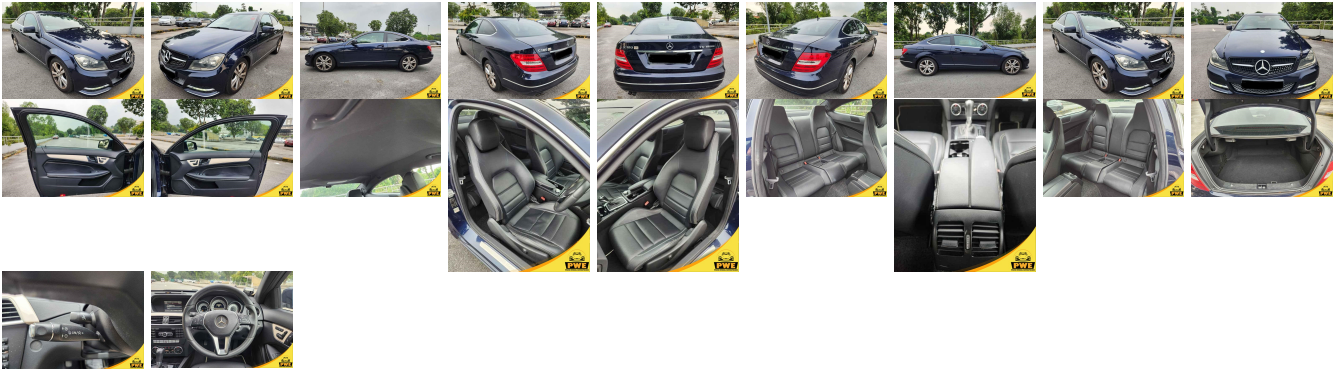

Vehicle Information

PWE 1732

MERCEDES-BENZ

First Registration Year: 2013-09
Manufacture Year: 2013-09

Model:	C-CLASS	Chassis No:	WDD2043312G**P***	Transmission:	Automatic	Exterior:	
Grade:	4.5	Engine:		Mileage:	98,000	Interior:	
Fuel:	Petrol	Seats:	4	Engine Capacity:	1,600		
Drive Train:	2WD			Color:	BLUE		

Vehicle Options:

Pwr Steering	Pwr Wind	Pwr Mirrors	Center Lock
Air Cond	Reverse Camera	Pwr Slide Door	Easy Closer
Cruise Control	ABS	Air Bag	Fog Lamps
HID Head Lamps	LED Head Lamps	Spare Key	Remote Key
Push Start	Seat Heater	Pwr Seat	Leather Seat
Floor Mat	Sun Roof	Alloy Wheels	Grill Guard
Rear Wiper	Rear Spoiler	Stereo	Navi/TV
Car CD	Car MD	AUX	Spare Tire
Spare Tire Case	Puncture Repairing Kit	Tool	Jack
Operators Manual	Maint. Record		