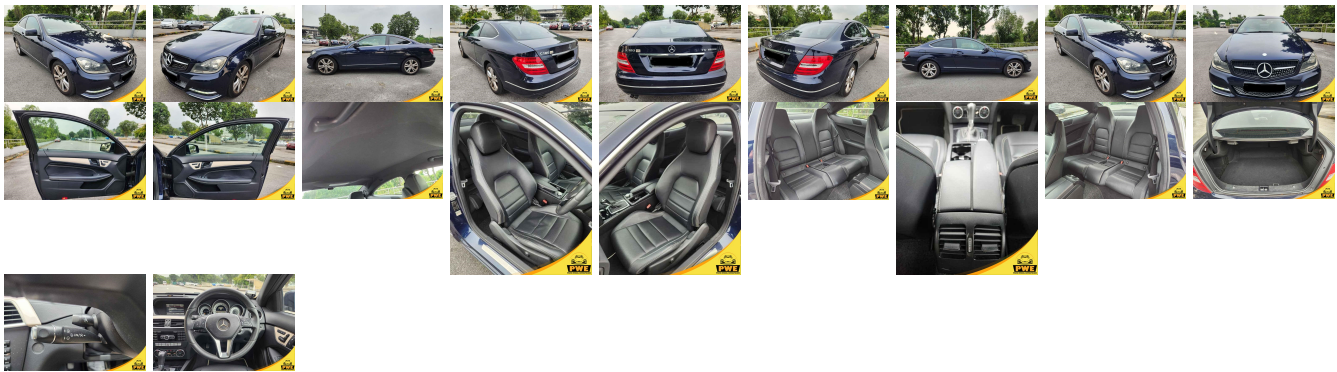

Vehicle Information

PWE 1732

MERCEDES-BENZ

First Registration Year: 2013-09
Manufacture Year: 2013-09

Model: C-CLASS **Chassis No:** WDD2043312G**
Grade: 4.5 **Engine:** **Transmission:** Automatic **Exterior:**
Fuel: Petrol **Seats:** 4 **Mileage:** 98,000 **Interior:**
Drive Train: 2WD **Engine Capacity:** 1,600
Color: BLUE

Vehicle Options:

Pwr Steering	Pwr Wind	Pwr Mirrors	Center Lock
Air Cond	Reverse Camera	Pwr Slide Door	Easy Closer
Cruise Control	ABS	Air Bag	Fog Lamps
HID Head Lamps	LED Head Lamps	Spare Key	Remote Key
Push Start	Seat Heater	Pwr Seat	Leather Seat
Floor Mat	Sun Roof	Alloy Wheels	Grill Guard
Rear Wiper	Rear Spoiler	Stereo	Navi/TV
Car CD	Car MD	AUX	Spare Tire
Spare Tire Case	Puncture Repairing Kit	Tool	Jack
Operators Manual	Maint. Record		