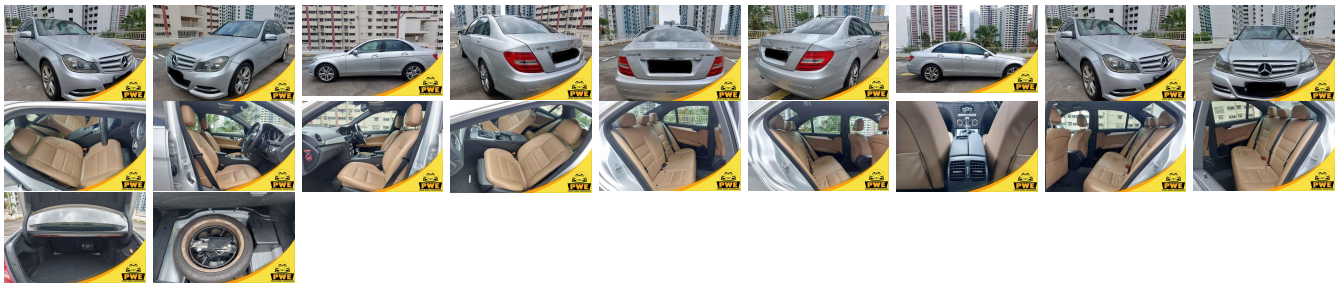

**Vehicle Information**

**PWE 1735**

MERCEDES-BENZ

**First Registration Year:** 2012-08  
**Manufacture Year:** 2012-08

**Model:** C200      **Chassis No:** WDD2040482A\*\*\*      **Transmission:** Automatic      **Exterior:**  
**Grade:** 4.5      **Engine:**      **Mileage:** 68,000      **Interior:**  
**Fuel:** Petrol      **Seats:** 5      **Engine Capacity:** 1,800  
**Drive Train:** 2WD      **Color:** SILVER

**Vehicle Options:**

Pwr Steering	Pwr Wind	Pwr Mirrors	Center Lock
Air Cond	Reverse Camera	Pwr Slide Door	Easy Closer
Cruise Control	ABS	Air Bag	Fog Lamps
HID Head Lamps	LED Head Lamps	Spare Key	Remote Key
Push Start	Seat Heater	Pwr Seat	Leather Seat
Floor Mat	Sun Roof	Alloy Wheels	Grill Guard
Rear Wiper	Rear Spoiler	Stereo	Navi/TV
Car CD	Car MD	AUX	Spare Tire
Spare Tire Case	Puncture Repairing Kit	Tool	Jack
Operators Manual	Maint. Record		