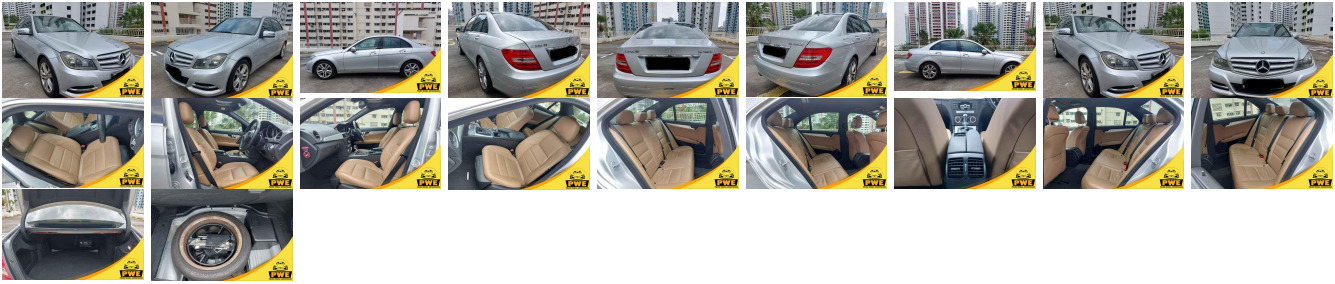

Vehicle Information

PWE 1735

MERCEDES-BENZ

First Registration Year: 2012-08
Manufacture Year: 2012-08

Model: C200 **Chassis No:** WDD2040482A**P** **Transmission:** Automatic **Exterior:**
Grade: 4.5 **Engine:** **Mileage:** 68,000 **Interior:**
Fuel: Petrol **Seats:** 5 **Engine Capacity:** 1,800
Drive Train: 2WD **Color:** SILVER

Vehicle Options:

Pwr Steering	Pwr Wind	Pwr Mirrors	Center Lock
Air Cond	Reverse Camera	Pwr Slide Door	Easy Closer
Cruise Control	ABS	Air Bag	Fog Lamps
HID Head Lamps	LED Head Lamps	Spare Key	Remote Key
Push Start	Seat Heater	Pwr Seat	Leather Seat
Floor Mat	Sun Roof	Alloy Wheels	Grill Guard
Rear Wiper	Rear Spoiler	Stereo	Navi/TV
Car CD	Car MD	AUX	Spare Tire
Spare Tire Case	Puncture Repairing Kit	Tool	Jack
Operators Manual	Maint. Record		