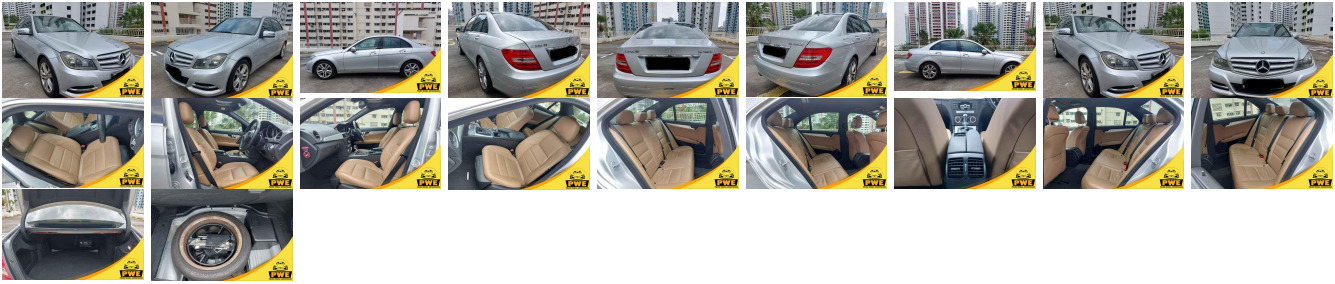

## Vehicle Information

PWE 1735

MERCEDES-BENZ

**First Registration Year:** 2012-08  
**Manufacture Year:** 2012-08

**Model:** C200      **Chassis No:** WDD2040482A\*\*P\*\*      **Transmission:** Automatic      **Exterior:**  
**Grade:** 4.5      **Engine:**      **Mileage:** 68,000      **Interior:**  
**Fuel:** Petrol      **Seats:** 5      **Engine Capacity:** 1,800  
**Drive Train:** 2WD      **Color:** SILVER

## Vehicle Options:

Pwr Steering	Pwr Wind	Pwr Mirrors	Center Lock
Air Cond	Reverse Camera	Pwr Slide Door	Easy Closer
Cruise Control	ABS	Air Bag	Fog Lamps
HID Head Lamps	LED Head Lamps	Spare Key	Remote Key
Push Start	Seat Heater	Pwr Seat	Leather Seat
Floor Mat	Sun Roof	Alloy Wheels	Grill Guard
Rear Wiper	Rear Spoiler	Stereo	Navi/TV
Car CD	Car MD	AUX	Spare Tire
Spare Tire Case	Puncture Repairing Kit	Tool	Jack
Operators Manual	Maint. Record		